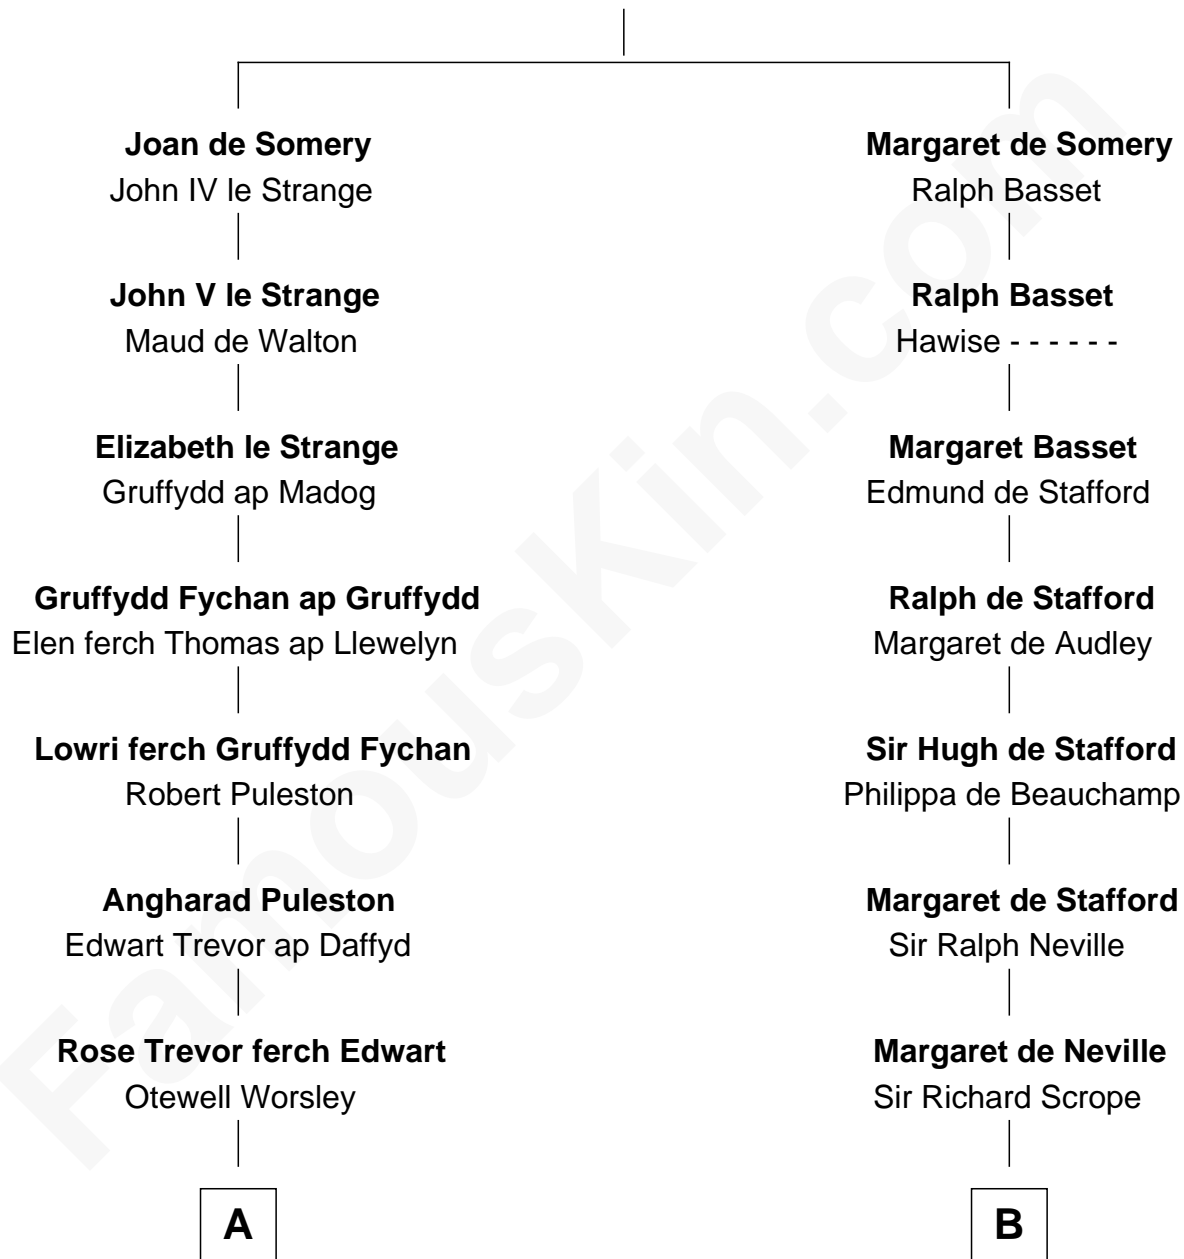

FamousKin.com

Relationship Chart of

General William Whipple

Signer of the Declaration of Independence

15th cousin 3 times removed of

William Henry Harrison

9th U.S. President

Sir Roger de Somery

Nichole d'Aubenev

C

Benjamin Harrison

Elizabeth Bassett

William Henry Harrison

9th U.S. President

FamousKin.com