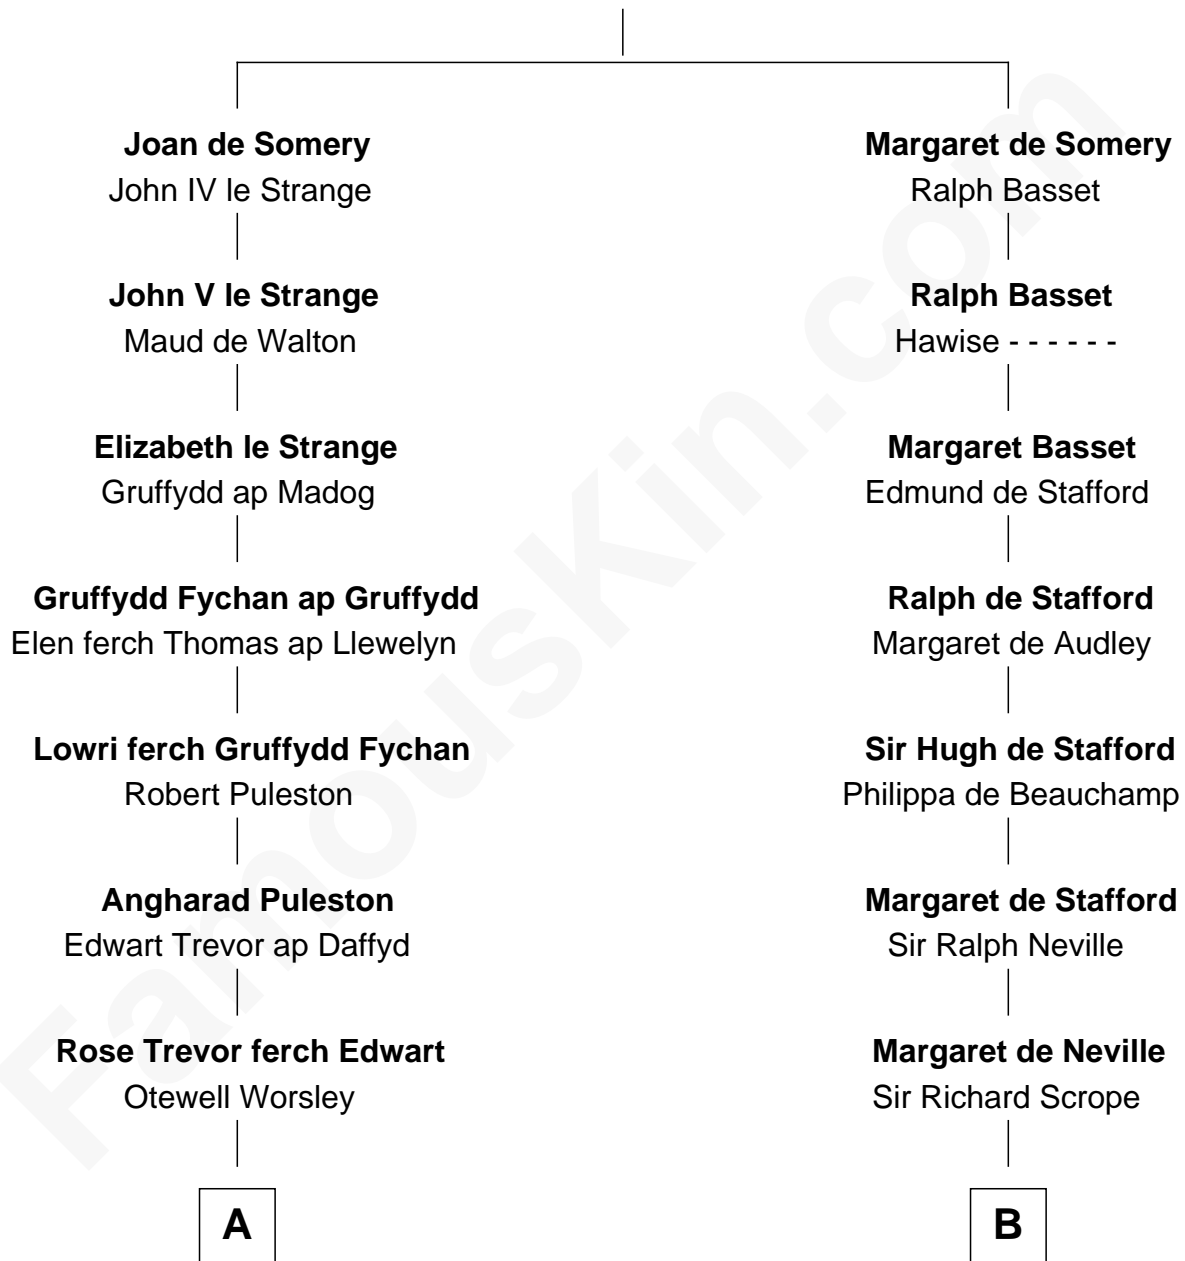

## Relationship Chart of

### General William Whipple

*Signer of the Declaration of Independence*

15th cousin 5 times removed of

**Benjamin Harrison**  
*23rd U.S. President*

**Sir Roger de Somery**  
Nichole d'Aubenev

C

**Benjamin Harrison**

Elizabeth Bassett

**Gen. William Henry Harrison**

Anna Tuthill Symmes

**John Scott Harrison**

Elizabeth Ramsey Irwin

**Benjamin Harrison**

*23rd U.S. President*

FamousKin.com