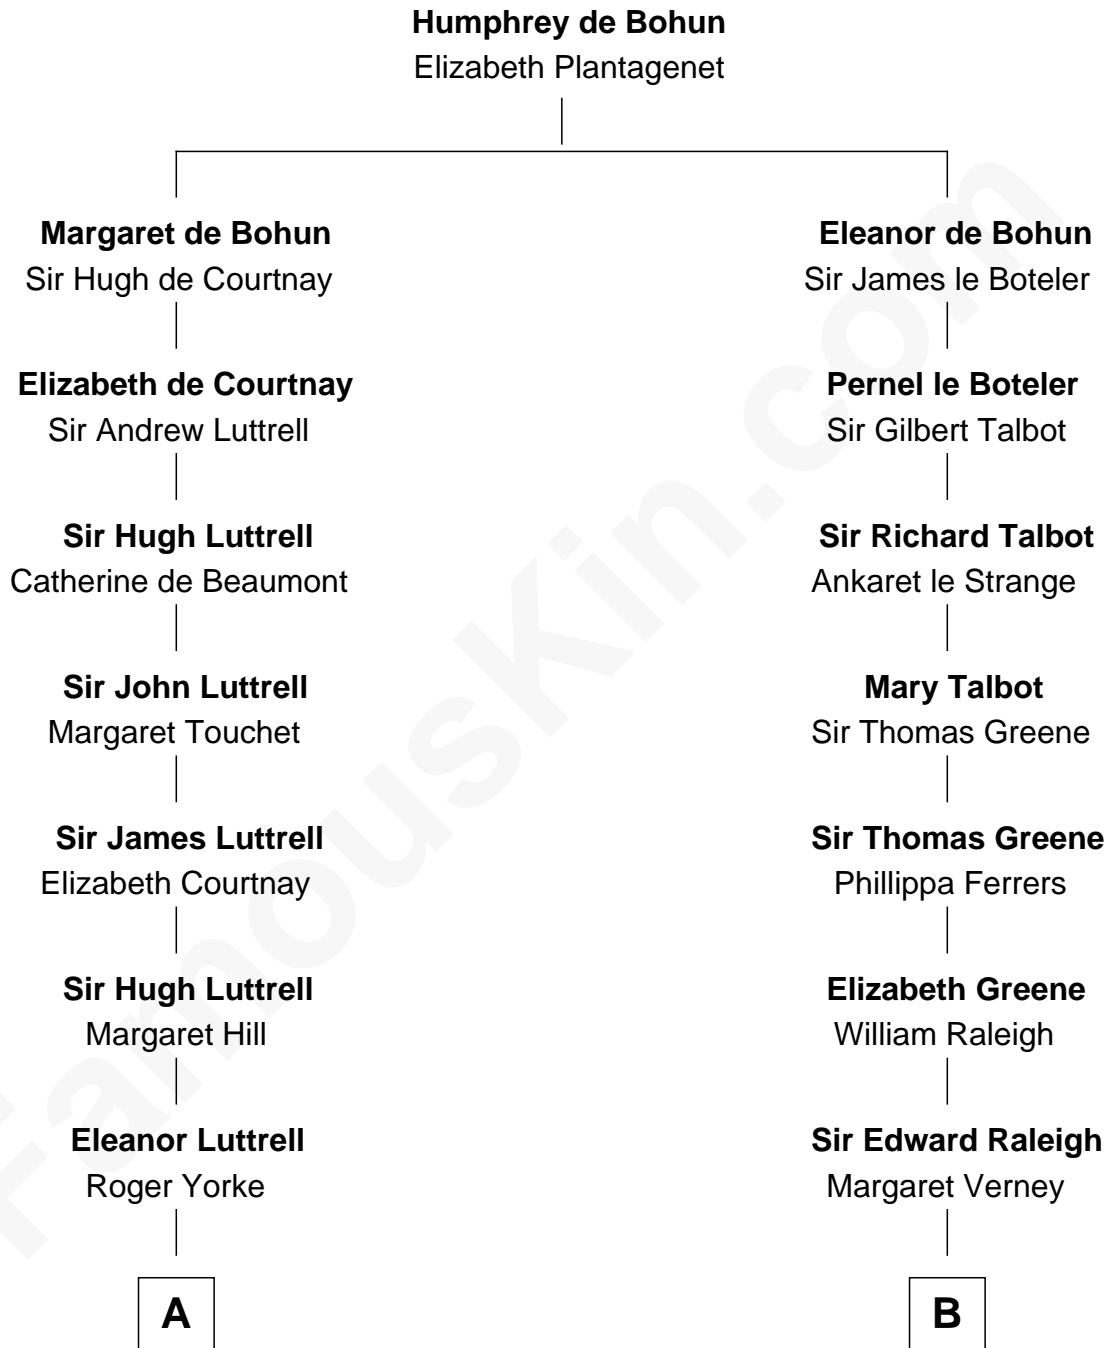

FamousKin.com

Relationship Chart of General William Whipple

Signer of the Declaration of Independence

14th cousin 4 times removed of

Joseph Wharton

Founder of the Wharton School of Business

C

Deborah Fisher

William Wharton

Joseph Wharton

Founder, Wharton School of Business

FamousKin.com