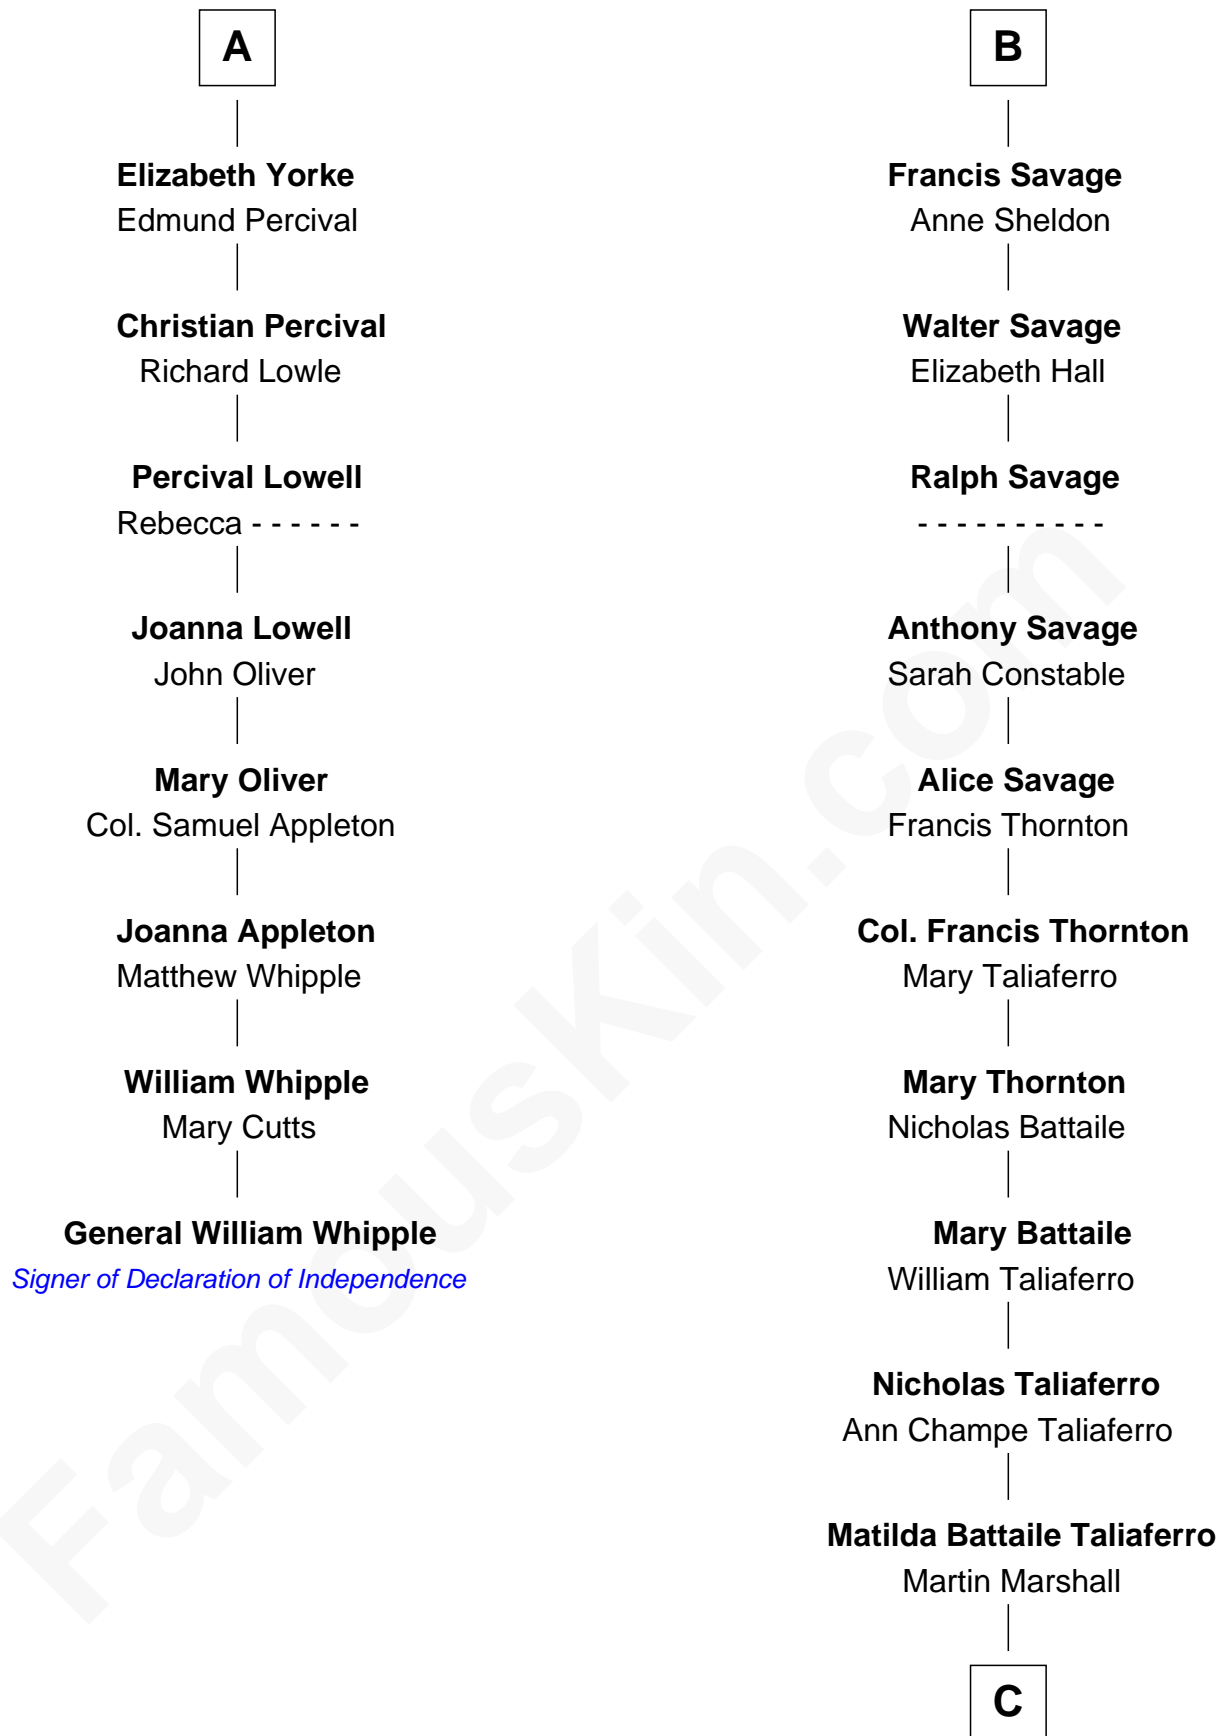

FamousKin.com

Relationship Chart of General William Whipple

Signer of the Declaration of Independence

14th cousin 5 times removed of

General George C. Marshall

Author of "The Marshall Plan"

Humphrey de Bohun
Elizabeth Plantagenet

C

|
William Champe Marshall

Susan Myers

|
George Catlett Marshall

Laura Emily Bradford

|
General George C. Marshall

U.S. Army - World War II

FamousKin.com