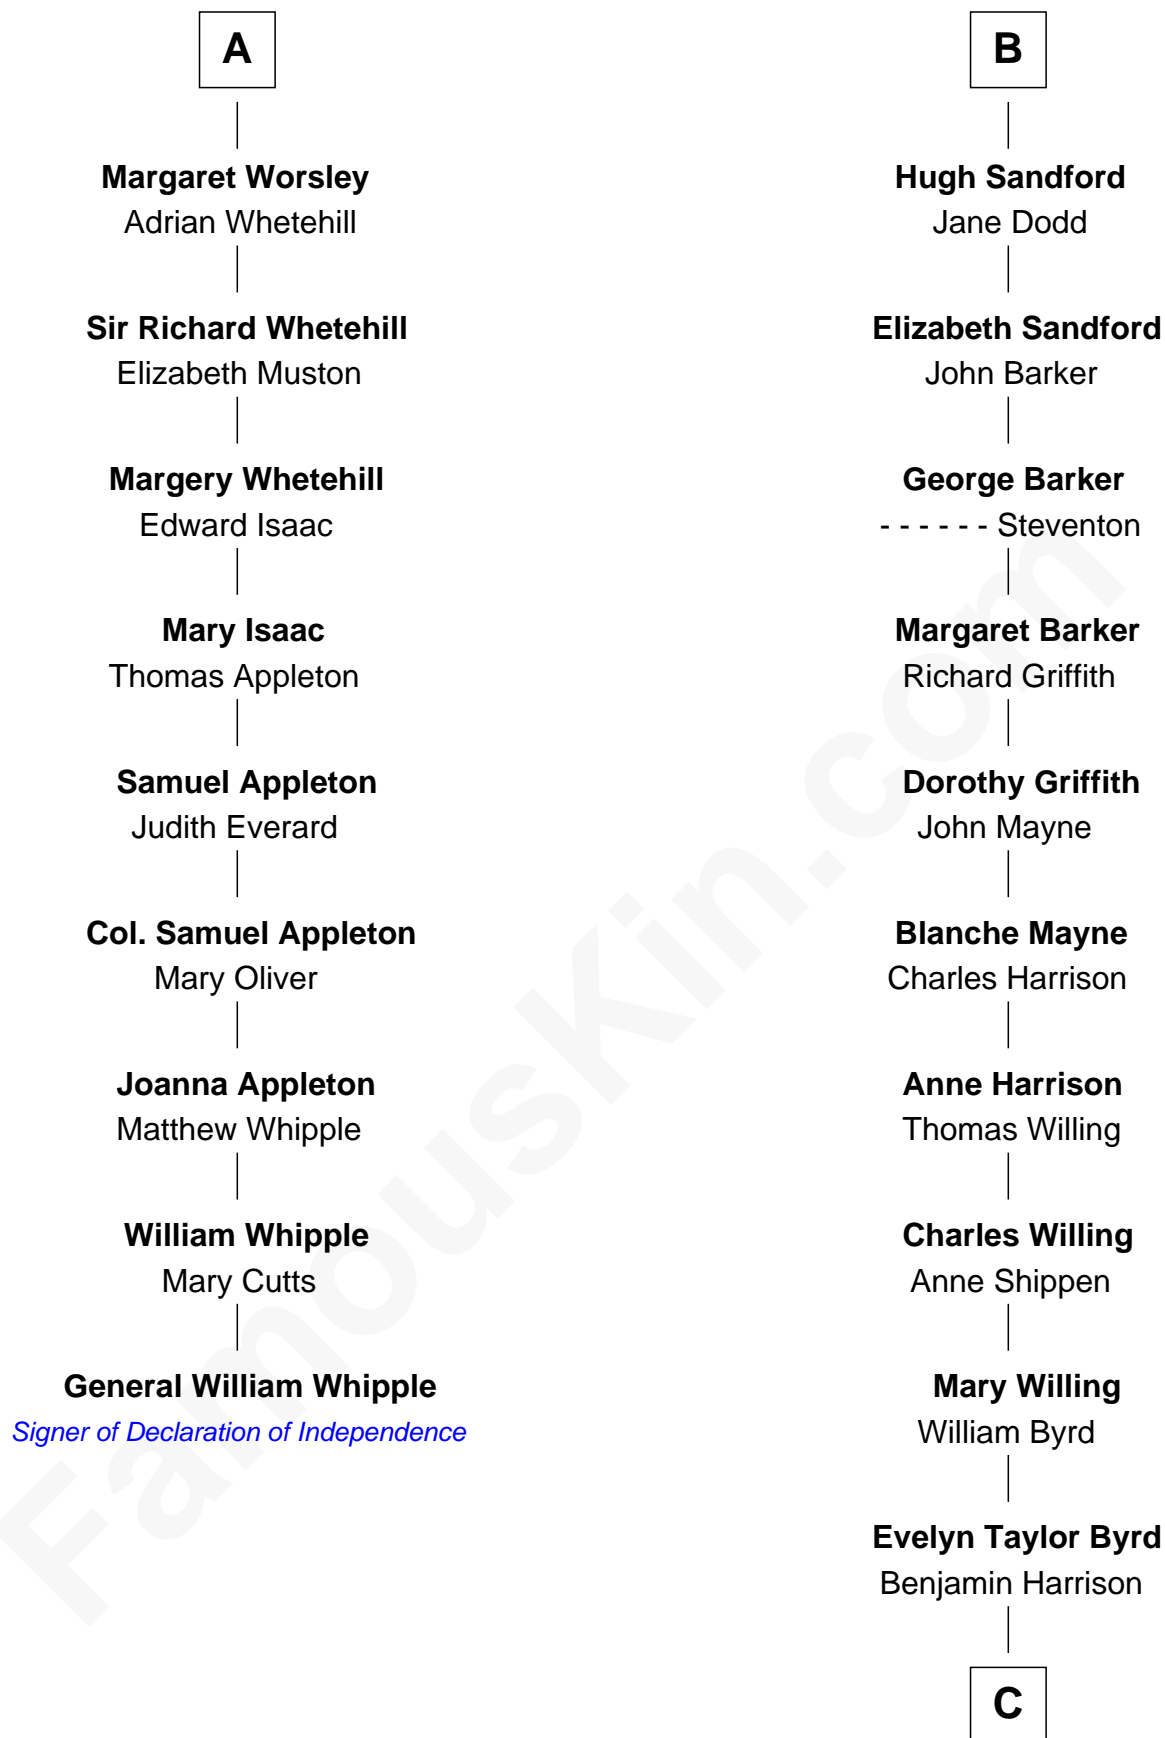

## Relationship Chart of

### General William Whipple

*Signer of the Declaration of Independence*

15th cousin 5 times removed of

**Harry F. Byrd**

*50th Governor of Virginia*

**Sir Roger de Somery**

Nichole d'Aubenev

**C**

**Anne Harrison**

Richard Evelyn Byrd

**Col. William Byrd**

Jane Meriwether Rivers

**Richard Evelyn Byrd**

Eleanor Bolling Flood

**Harry F. Byrd**

*50th Governor of Virginia*