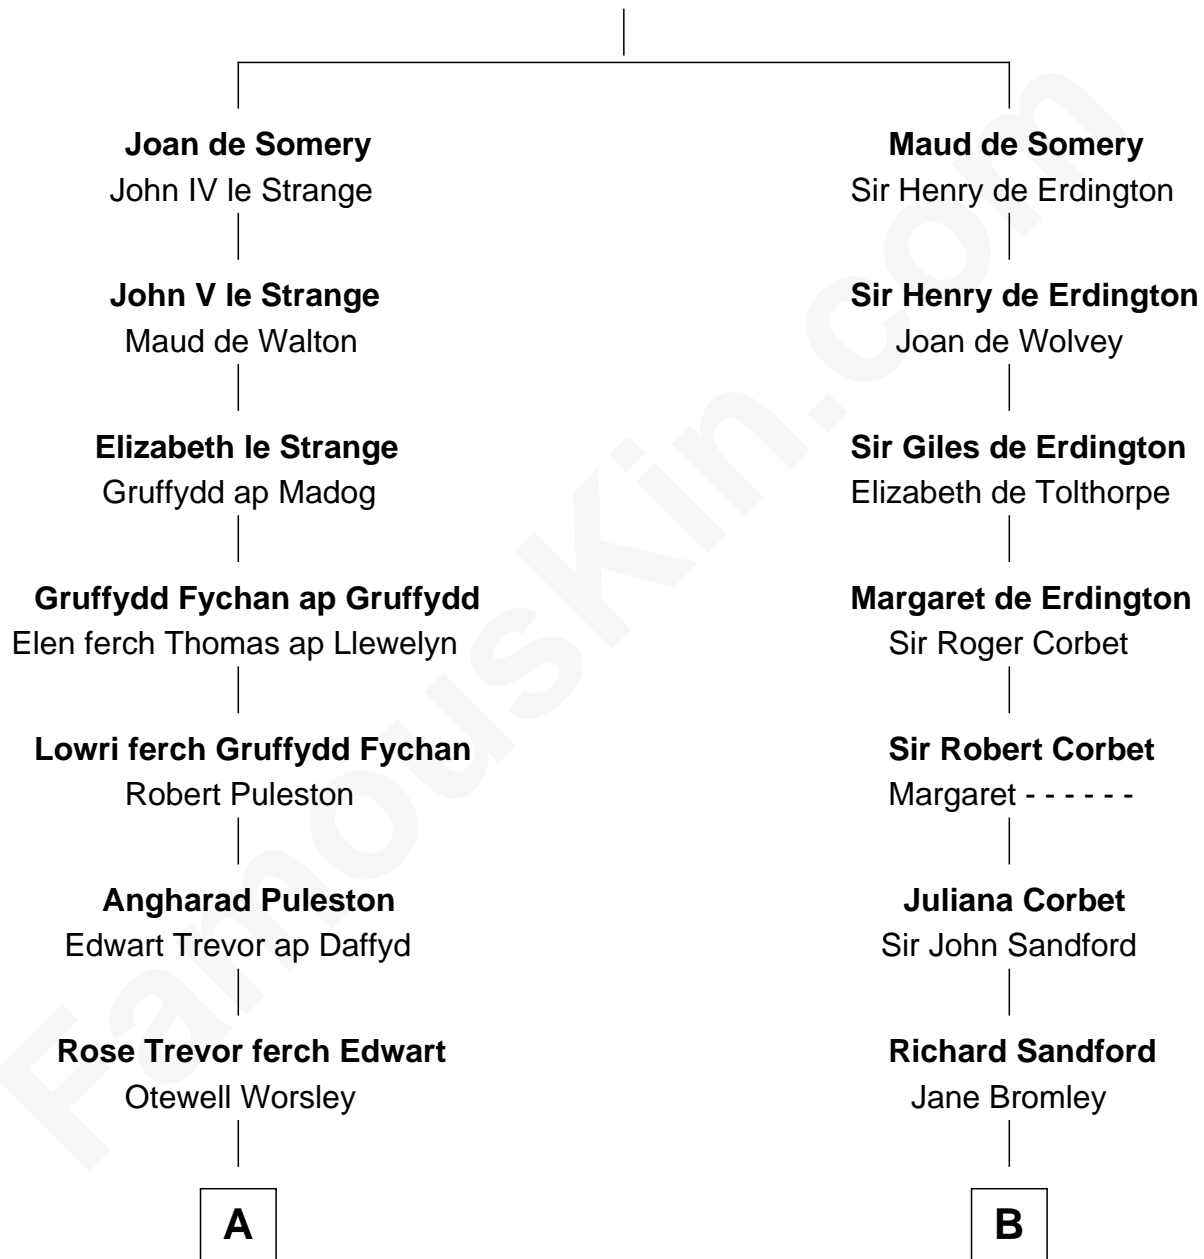

## Relationship Chart of

### General William Whipple

*Signer of the Declaration of Independence*

15th cousin 5 times removed of

**Harry F. Byrd**

*50th Governor of Virginia*

**Sir Roger de Somery**

Nichole d'Aubenev

**C**

**Anne Harrison**

Richard Evelyn Byrd

**Col. William Byrd**

Jane Meriwether Rivers

**Richard Evelyn Byrd**

Eleanor Bolling Flood

**Harry F. Byrd**

*50th Governor of Virginia*