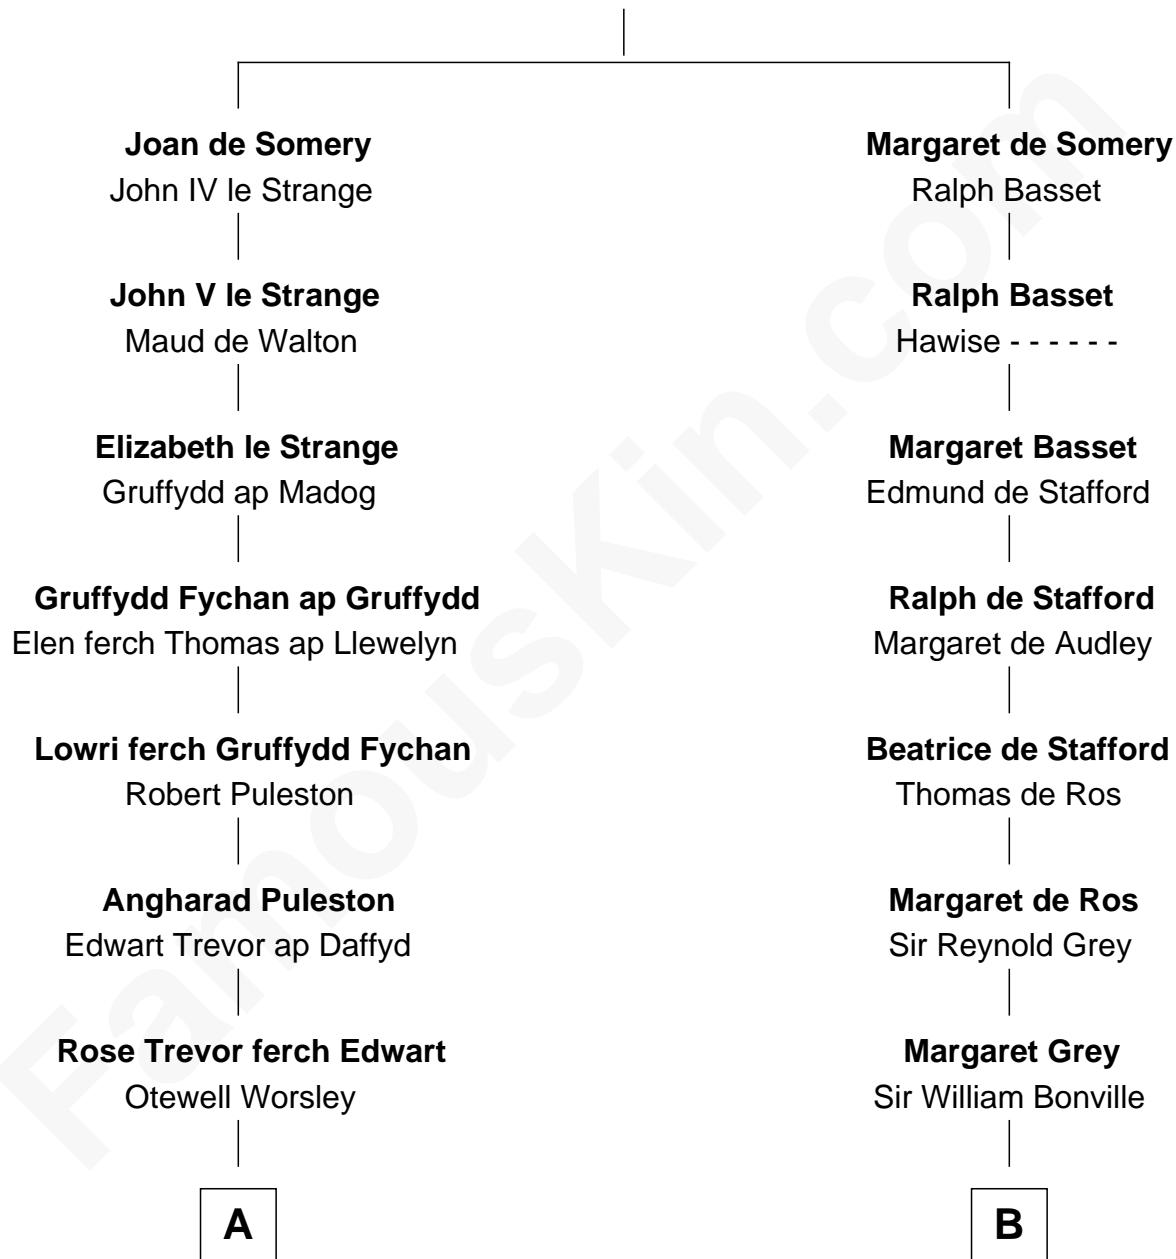

FamousKin.com

Relationship Chart of

General William Whipple

Signer of the Declaration of Independence

15th cousin 3 times removed of

Meriwether Lewis

Lewis and Clark Expedition

Sir Roger de Somery

Nichole d'Aubenev

C

William Lewis
Lucy Meriwether

Meriwether Lewis
Lewis and Clark Expedition

FamousKin.com