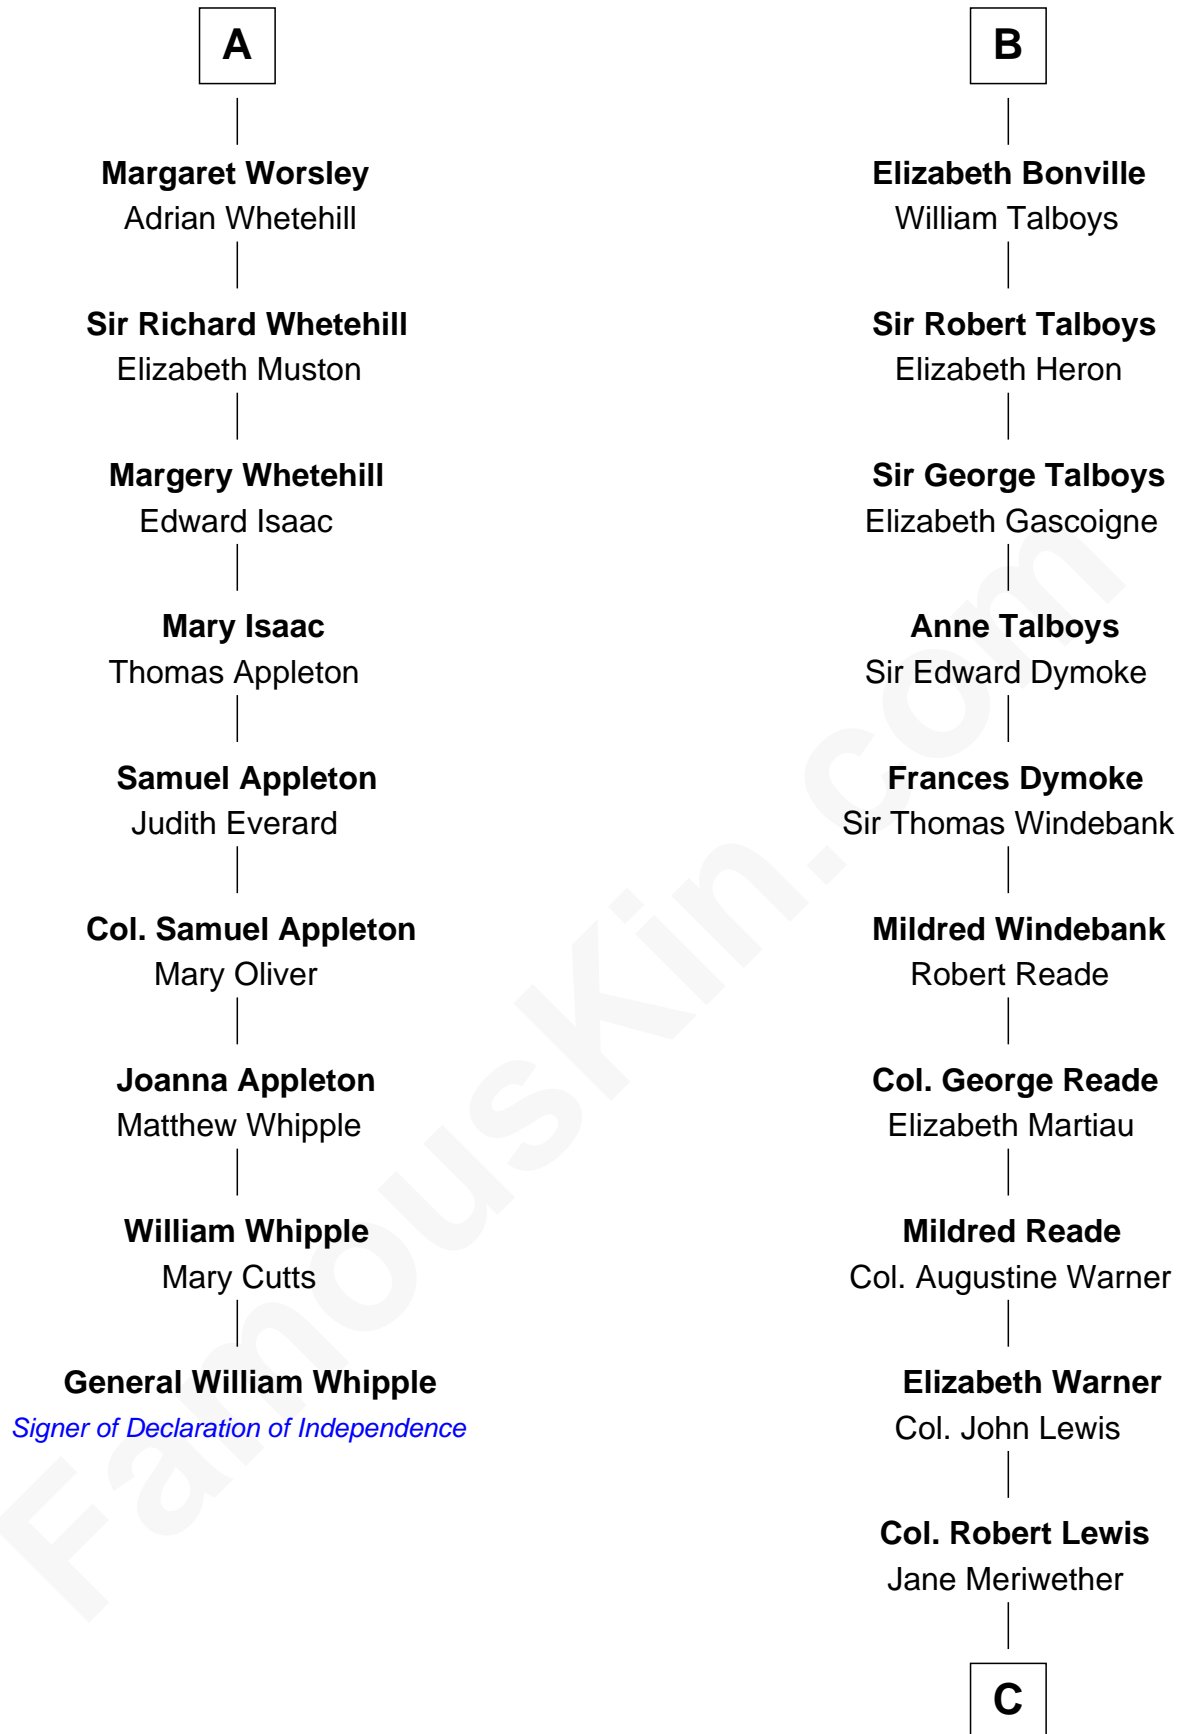

FamousKin.com

Relationship Chart of

General William Whipple

Signer of the Declaration of Independence

15th cousin 3 times removed of

Meriwether Lewis

Lewis and Clark Expedition

Sir Roger de Somery

Nichole d'Aubenev

C

William Lewis
Lucy Meriwether

Meriwether Lewis
Lewis and Clark Expedition

FamousKin.com