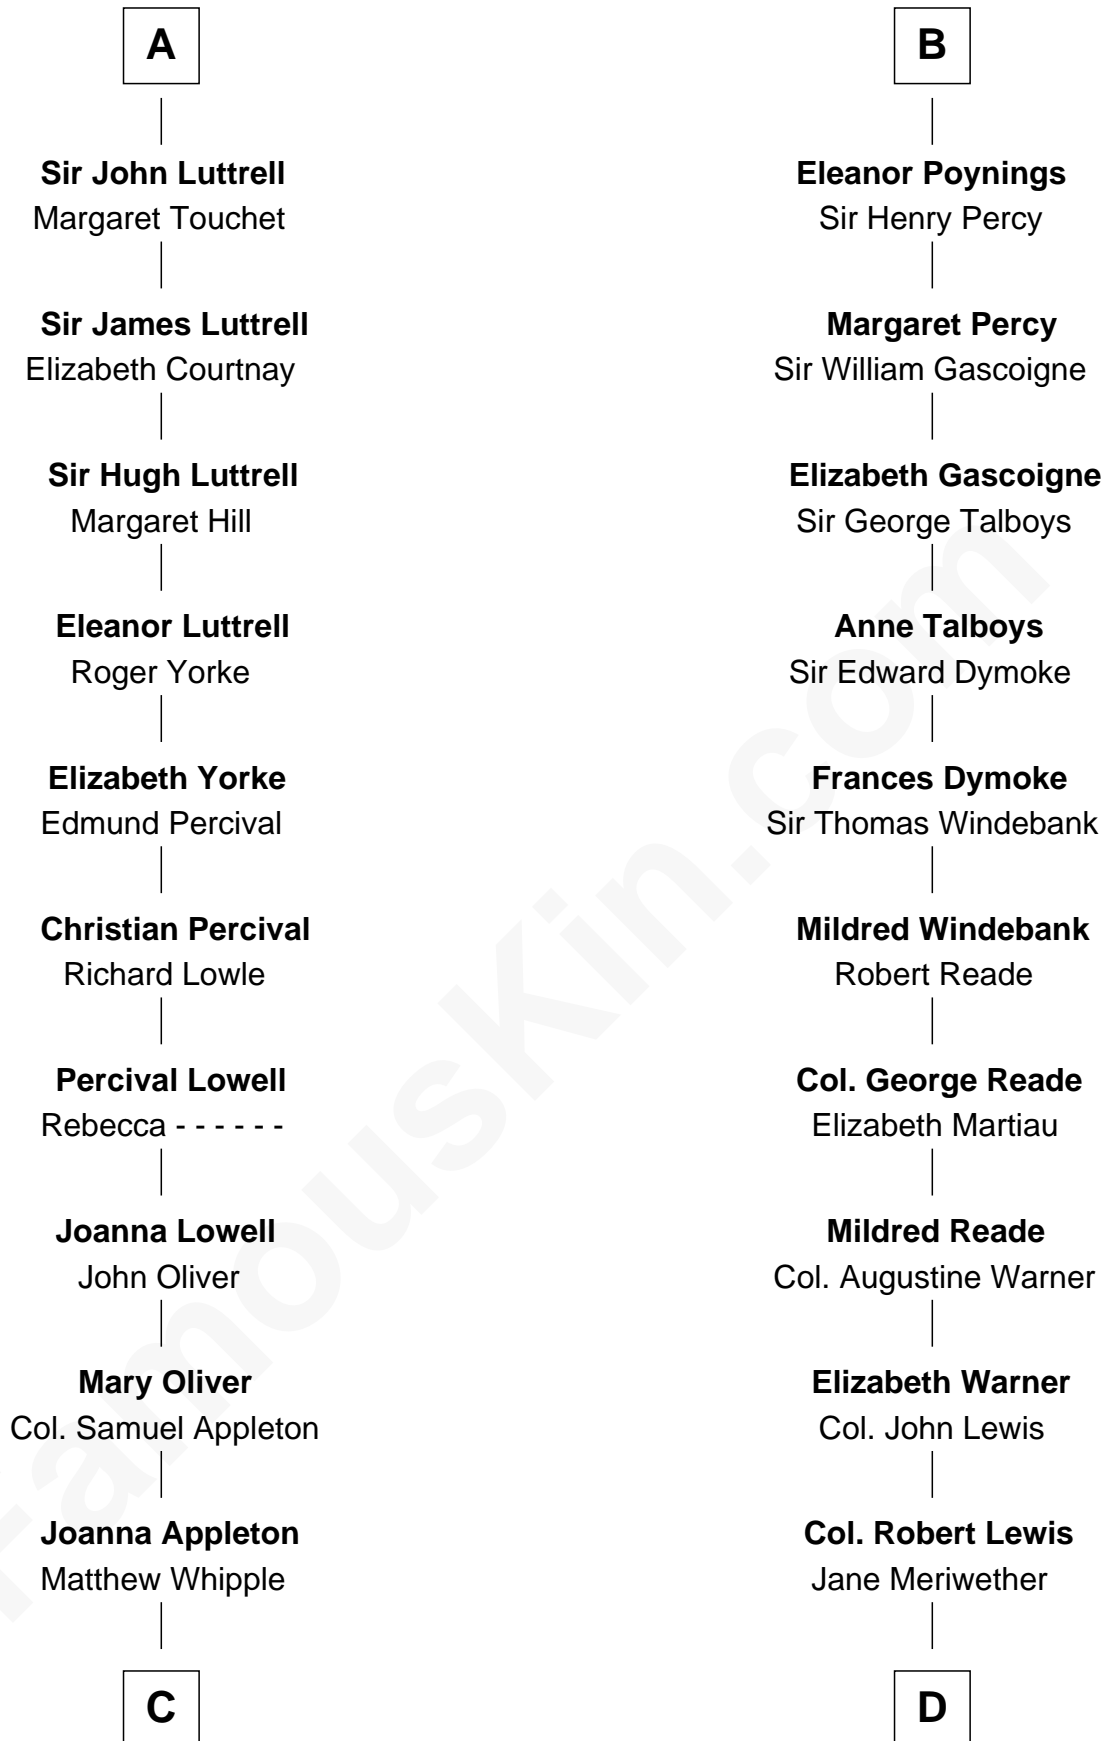

## Relationship Chart of

### General William Whipple

*Signer of the Declaration of Independence*

18th cousin of

**Meriwether Lewis**

*Lewis and Clark Expedition*

**Saher de Quincy**  
Margaret de Beaumont

**C**

**William Whipple**

Mary Cutts

**General William Whipple**

*Signer of Declaration of Independence*

**D**

**William Lewis**

Lucy Meriwether

**Meriwether Lewis**

*Lewis and Clark Expedition*