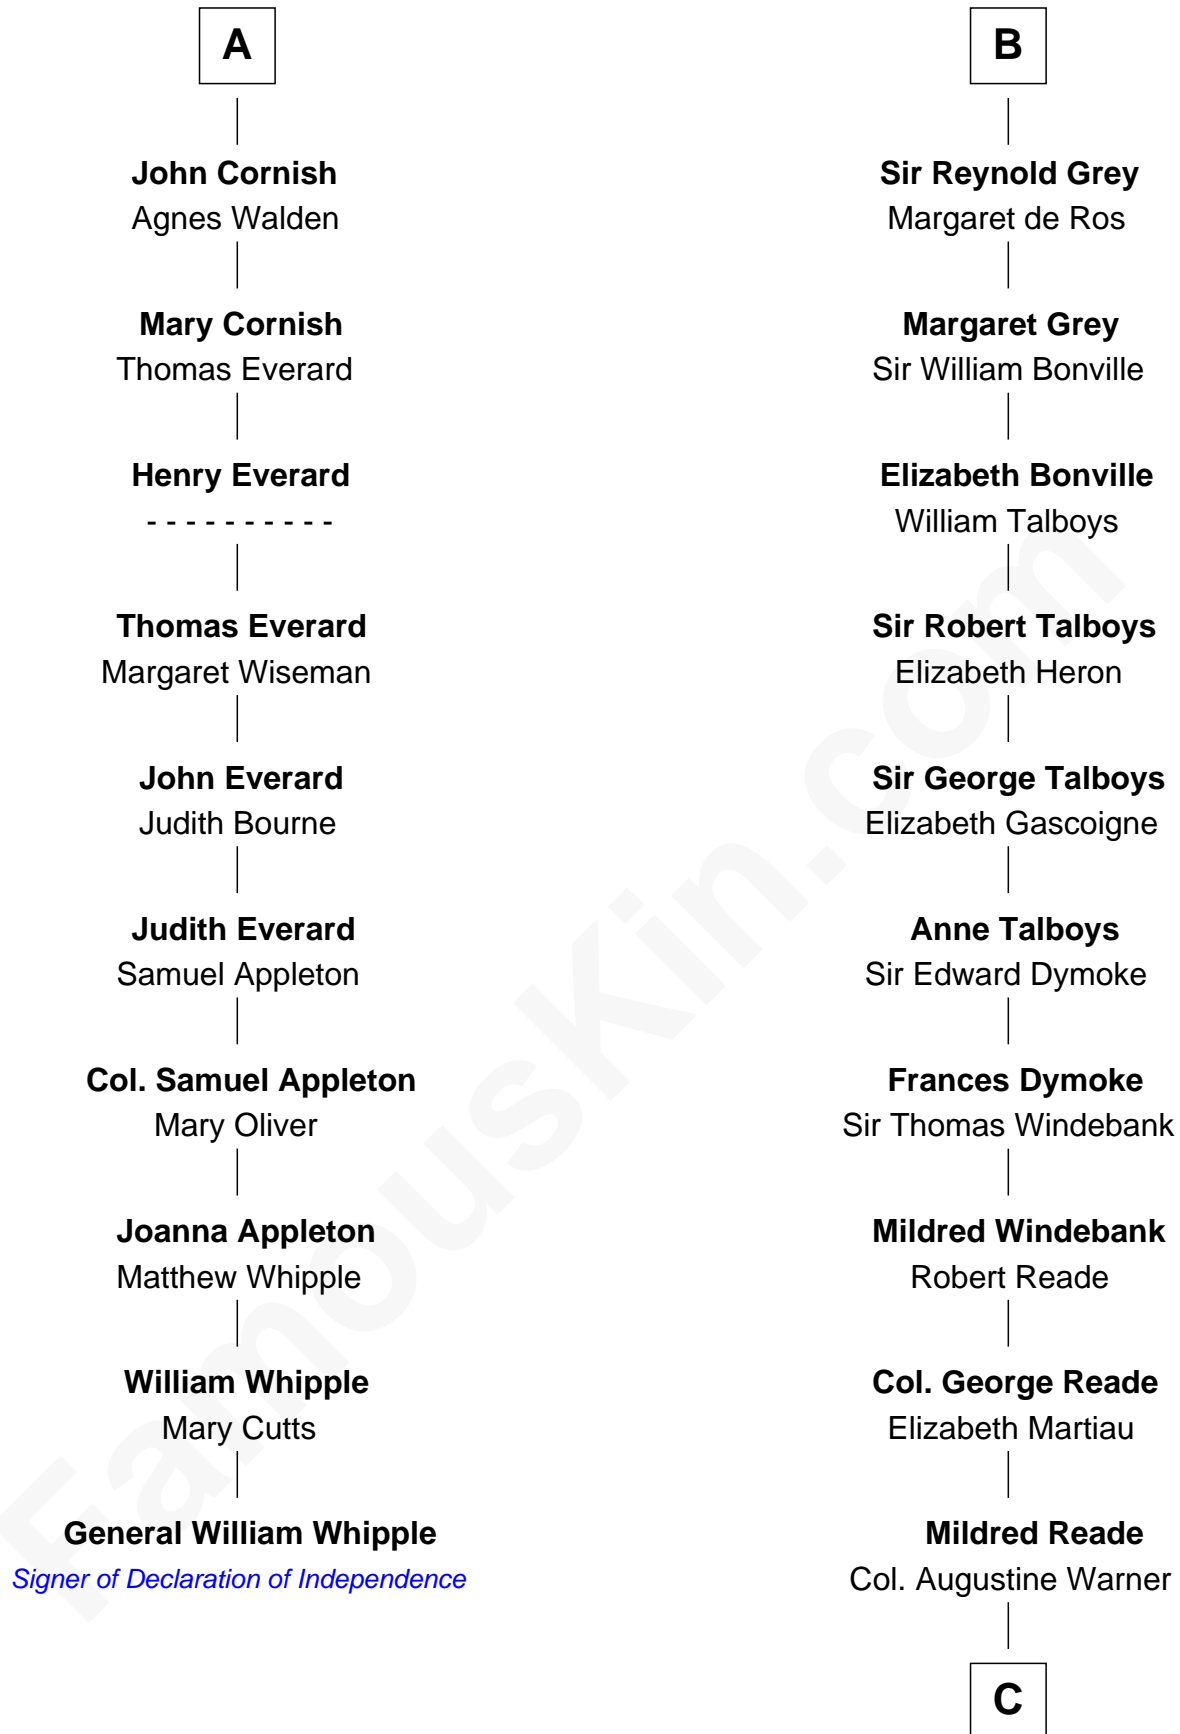

## Relationship Chart of

### General William Whipple

*Signer of the Declaration of Independence*

16th cousin 4 times removed of

**Meriwether Lewis**

*Lewis and Clark Expedition*

**C**

—  
**Elizabeth Warner**

Col. John Lewis

—  
**Col. Robert Lewis**

Jane Meriwether

—  
**William Lewis**

Lucy Meriwether

—  
**Meriwether Lewis**

*Lewis and Clark Expedition*