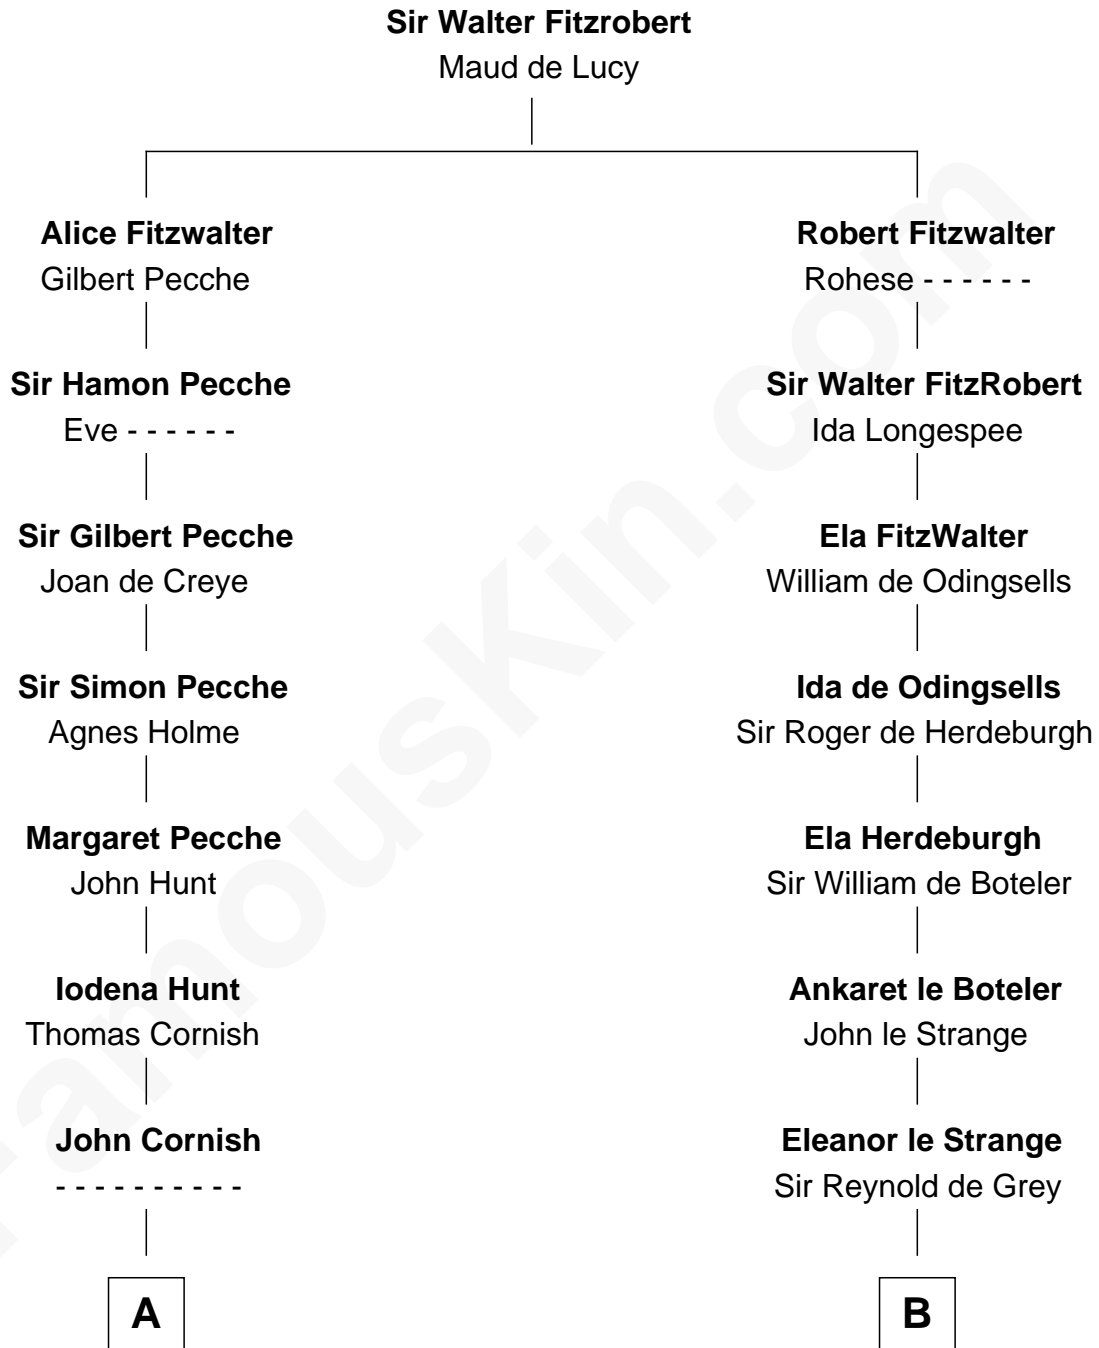

## Relationship Chart of

### General William Whipple

*Signer of the Declaration of Independence*

16th cousin 4 times removed of

**Meriwether Lewis**

*Lewis and Clark Expedition*

**C**

—  
**Elizabeth Warner**

Col. John Lewis

—  
**Col. Robert Lewis**

Jane Meriwether

—  
**William Lewis**

Lucy Meriwether

—  
**Meriwether Lewis**

*Lewis and Clark Expedition*