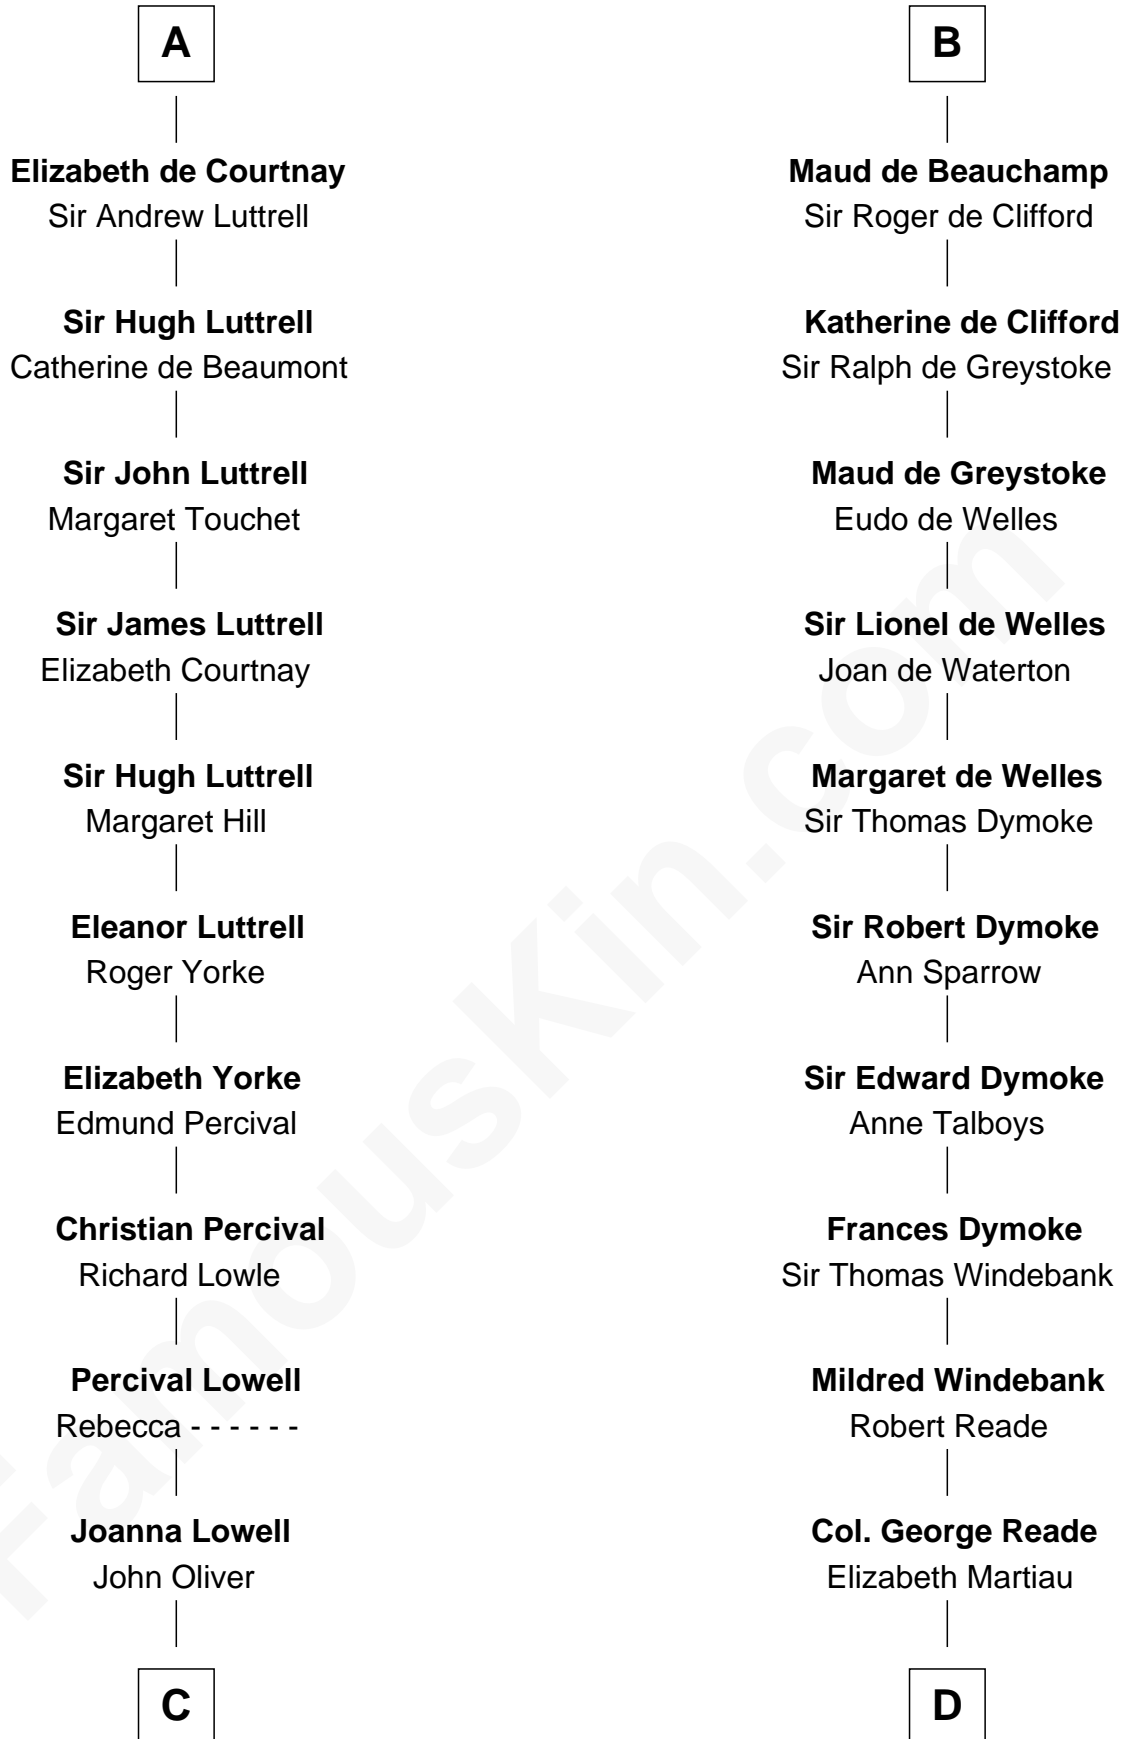

## Relationship Chart of General William Whipple

*Signer of the Declaration of Independence*

20th cousin 1 time removed of

**Meriwether Lewis**

*Lewis and Clark Expedition*

**C**

**Mary Oliver**  
Col. Samuel Appleton

**Joanna Appleton**  
Matthew Whipple

**William Whipple**  
Mary Cutts

**General William Whipple**  
*Signer of Declaration of Independence*

**D**

**Mildred Reade**  
Col. Augustine Warner

**Elizabeth Warner**  
Col. John Lewis

**Col. Robert Lewis**  
Jane Meriwether

**William Lewis**  
Lucy Meriwether

**Meriwether Lewis**  
*Lewis and Clark Expedition*