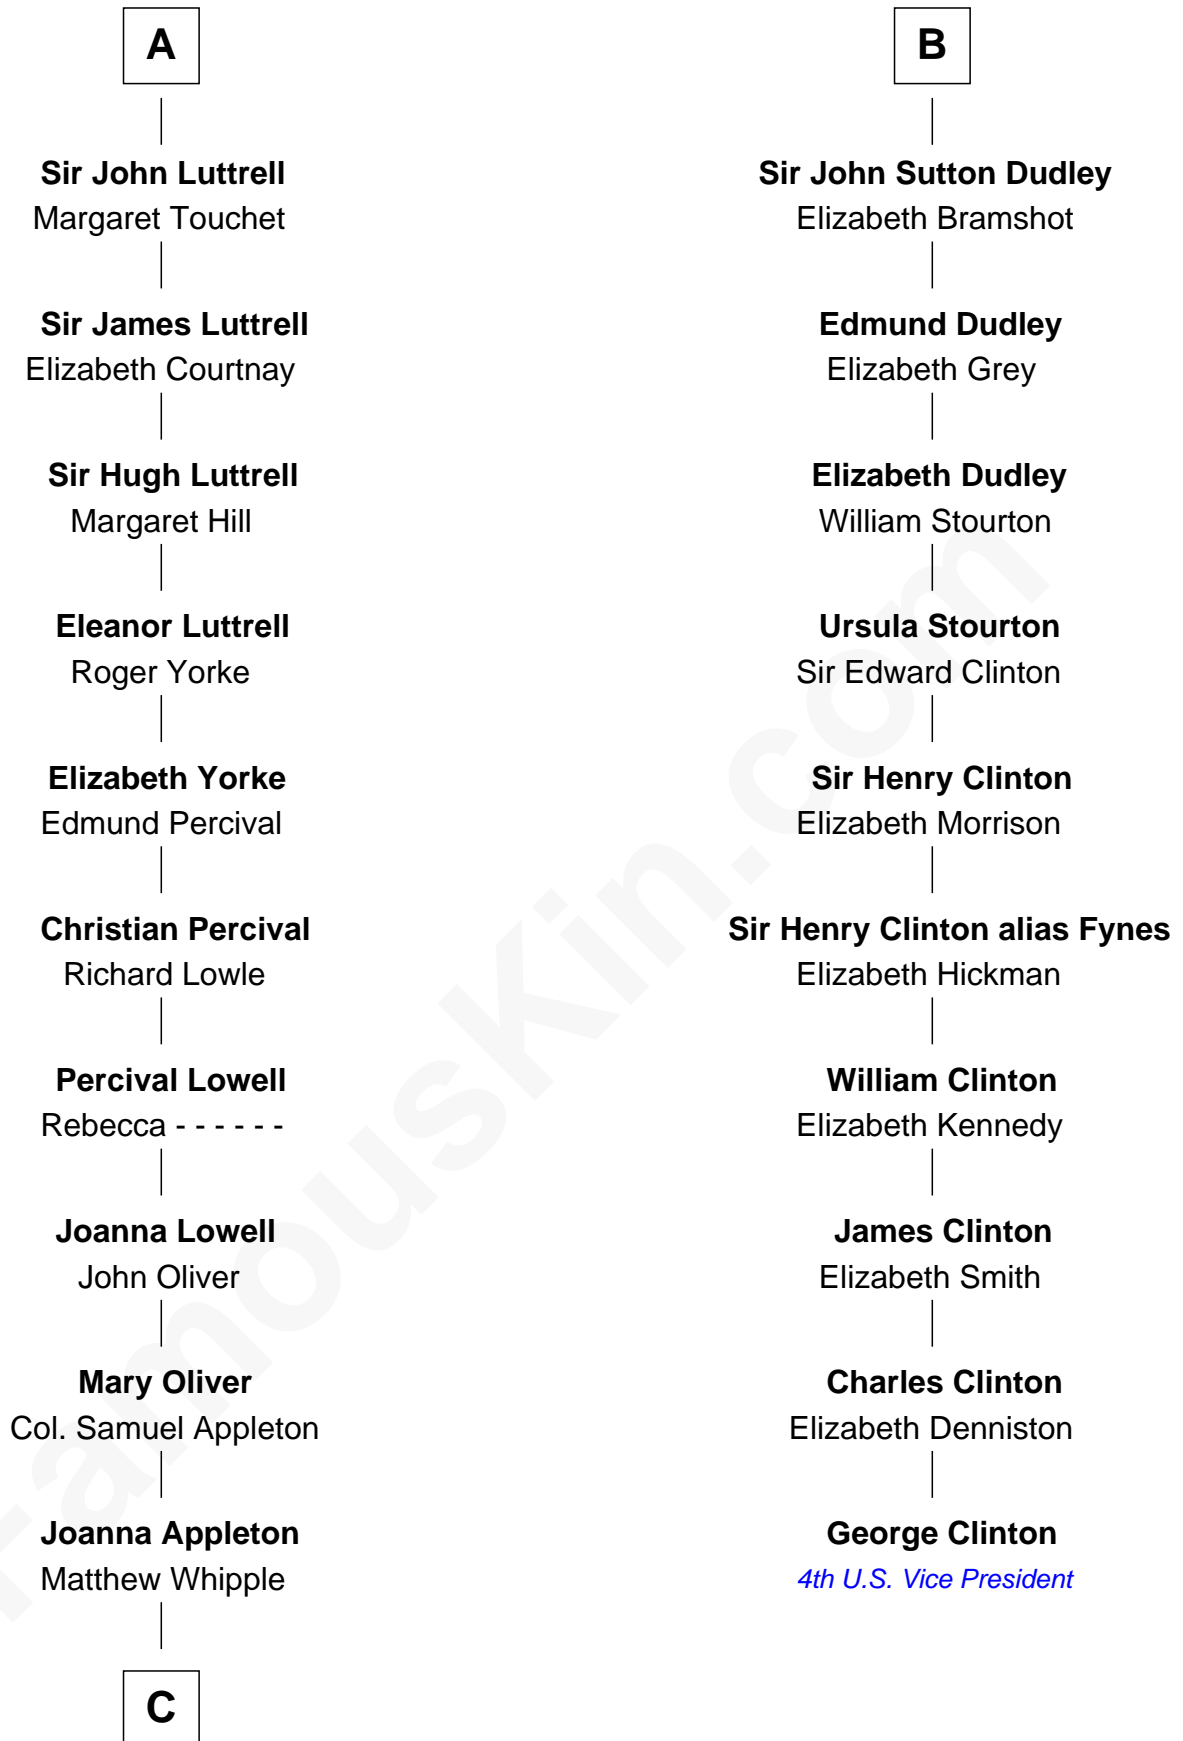

FamousKin.com

Relationship Chart of General William Whipple

Signer of the Declaration of Independence

16th cousin 2 times removed of

George Clinton

4th U.S. Vice President

C

William Whipple

Mary Cutts

General William Whipple

Signer of Declaration of Independence

FamousKin.com