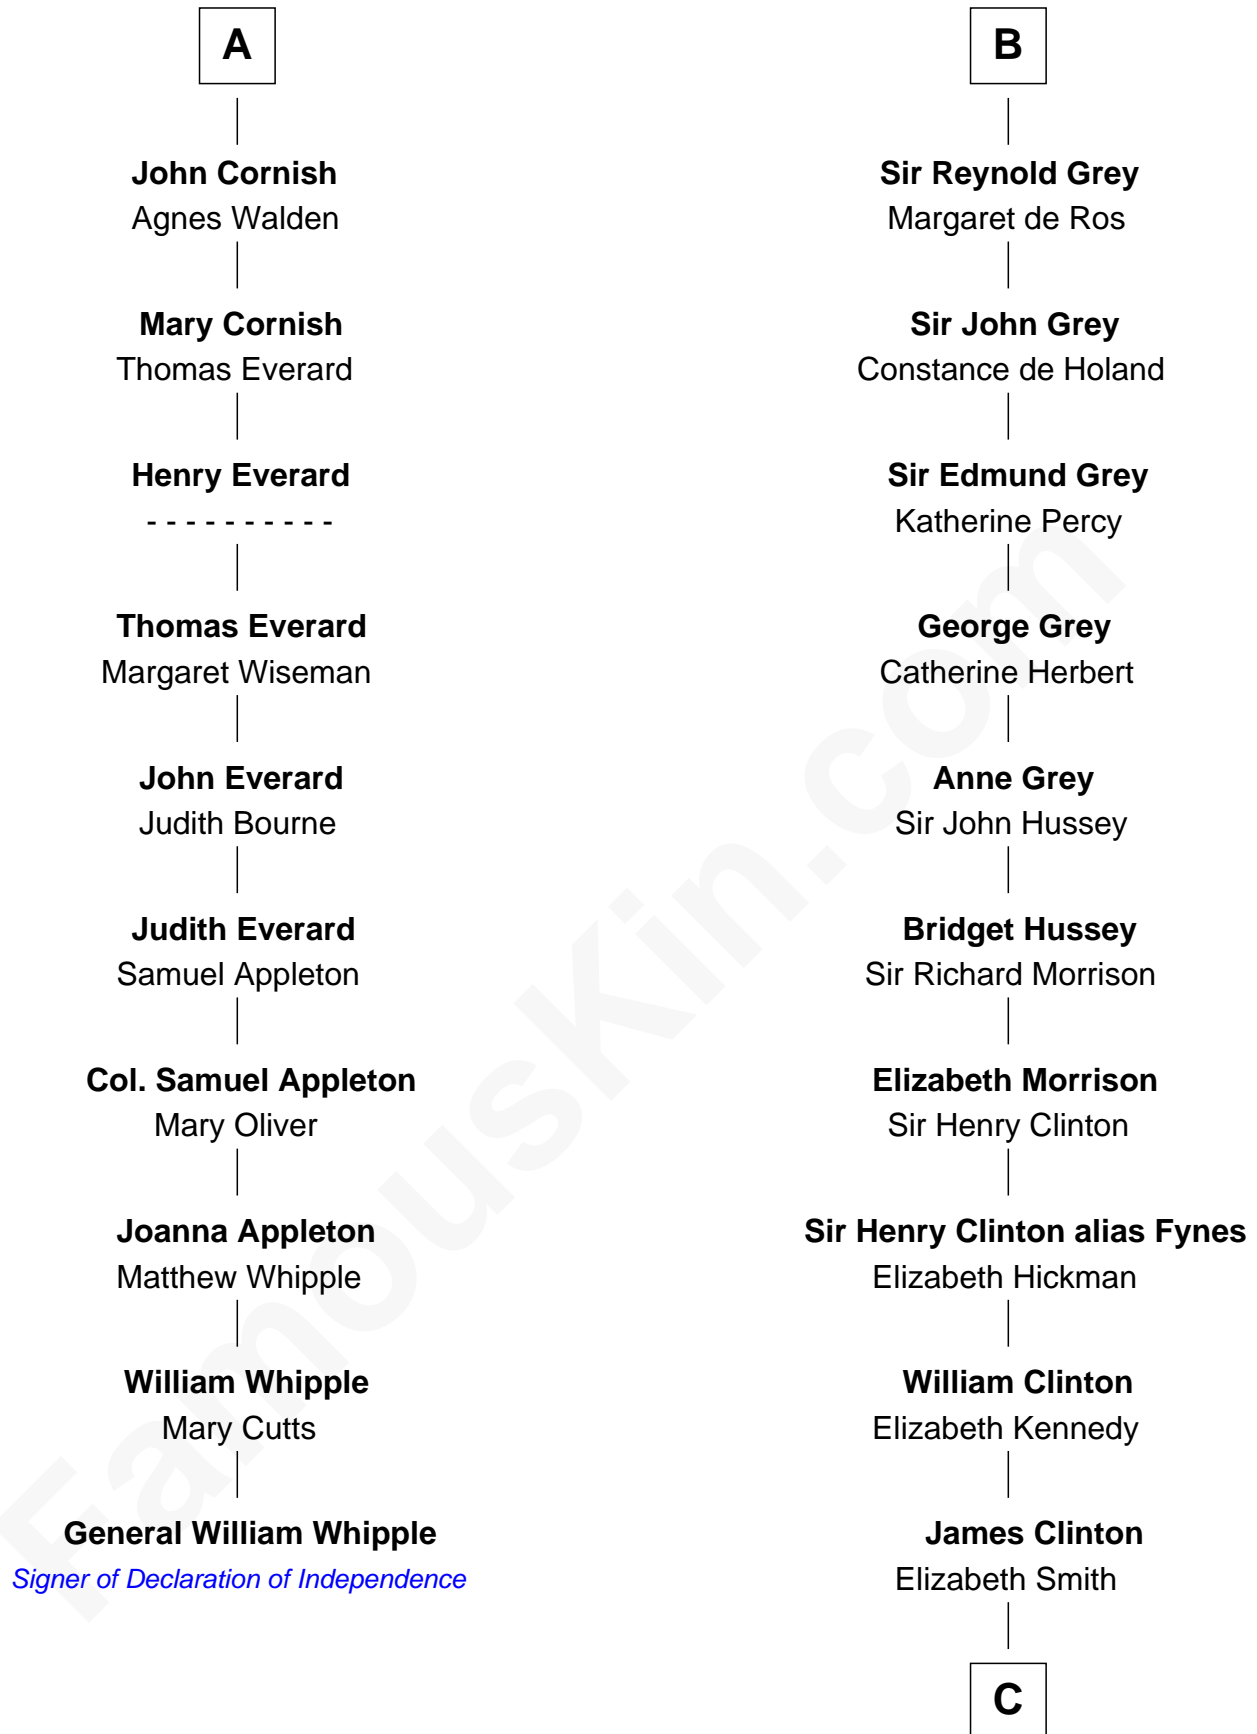

FamousKin.com

Relationship Chart of

General William Whipple

Signer of the Declaration of Independence

16th cousin 2 times removed of

George Clinton

4th U.S. Vice President

C

Charles Clinton
Elizabeth Denniston

George Clinton
4th U.S. Vice President

FamousKin.com