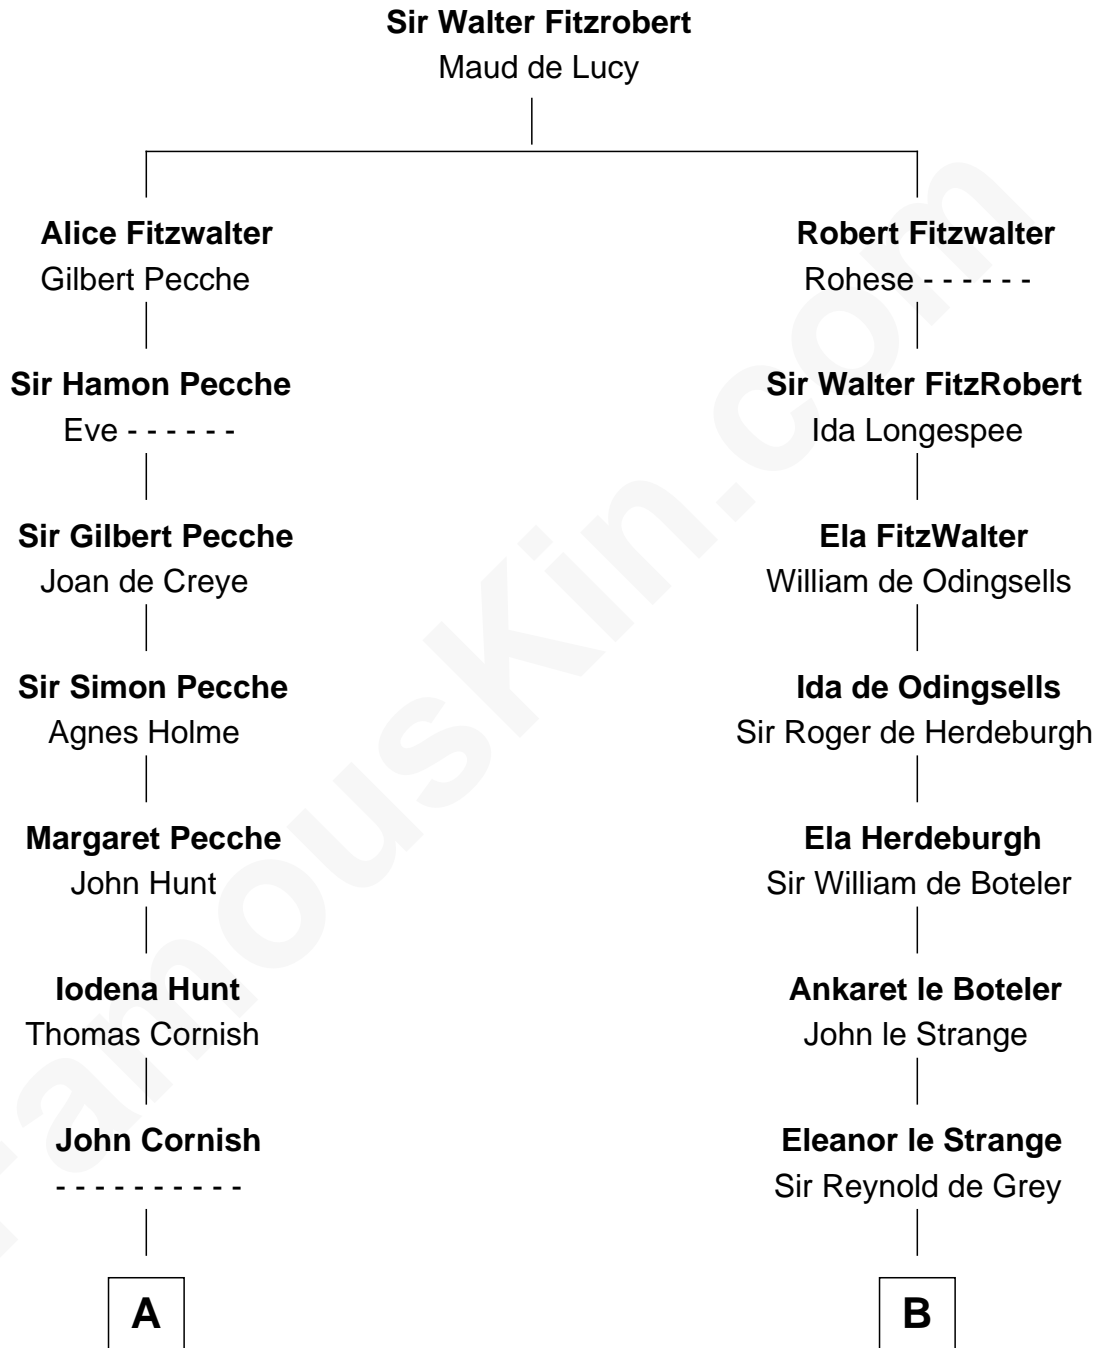

FamousKin.com

Relationship Chart of

General William Whipple

Signer of the Declaration of Independence

16th cousin 2 times removed of

George Clinton

4th U.S. Vice President

C

Charles Clinton
Elizabeth Denniston

George Clinton
4th U.S. Vice President

FamousKin.com