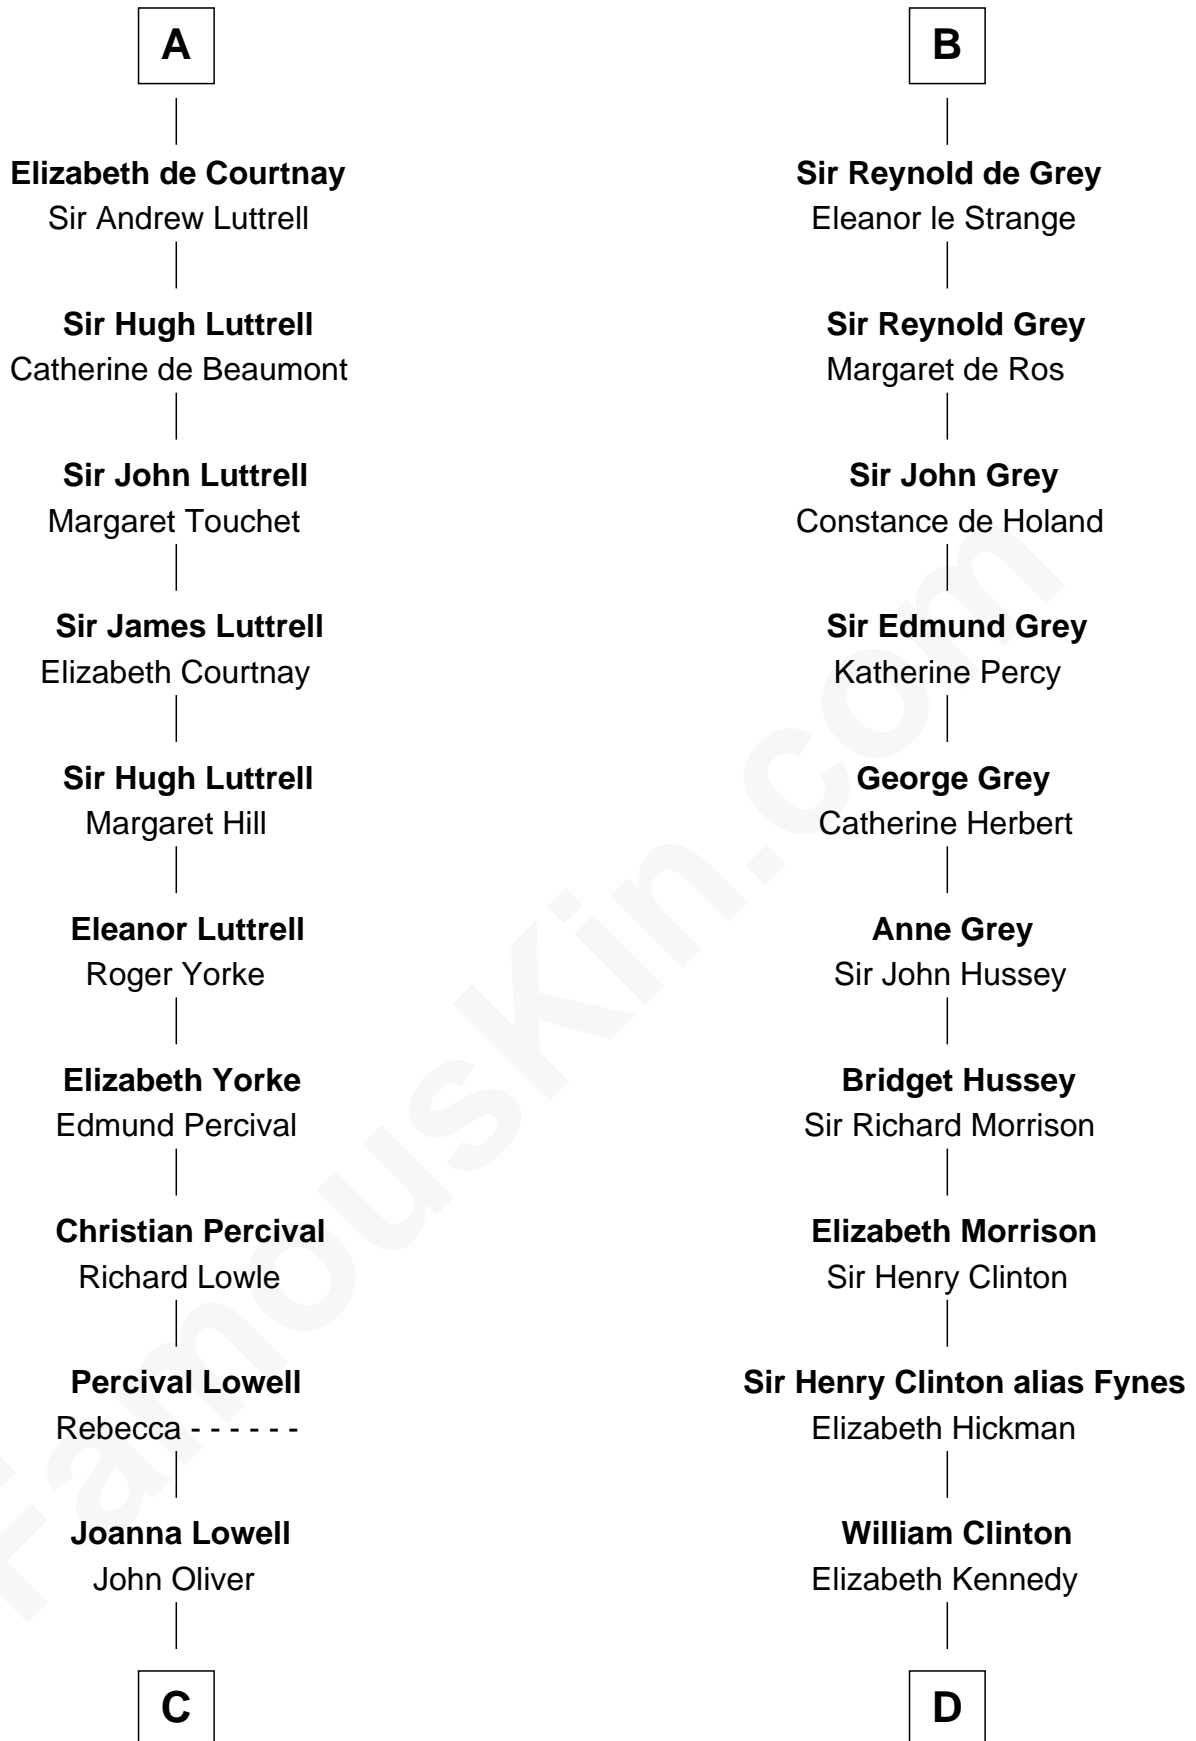

## Relationship Chart of

### General William Whipple

*Signer of the Declaration of Independence*

19th cousin 1 time removed of

**George Clinton**

*4th U.S. Vice President*

**C**

**Mary Oliver**  
Col. Samuel Appleton

**Joanna Appleton**  
Matthew Whipple

**William Whipple**  
Mary Cutts

**General William Whipple**  
*Signer of Declaration of Independence*

**D**

**James Clinton**  
Elizabeth Smith

**Charles Clinton**  
Elizabeth Denniston

**George Clinton**  
*4th U.S. Vice President*