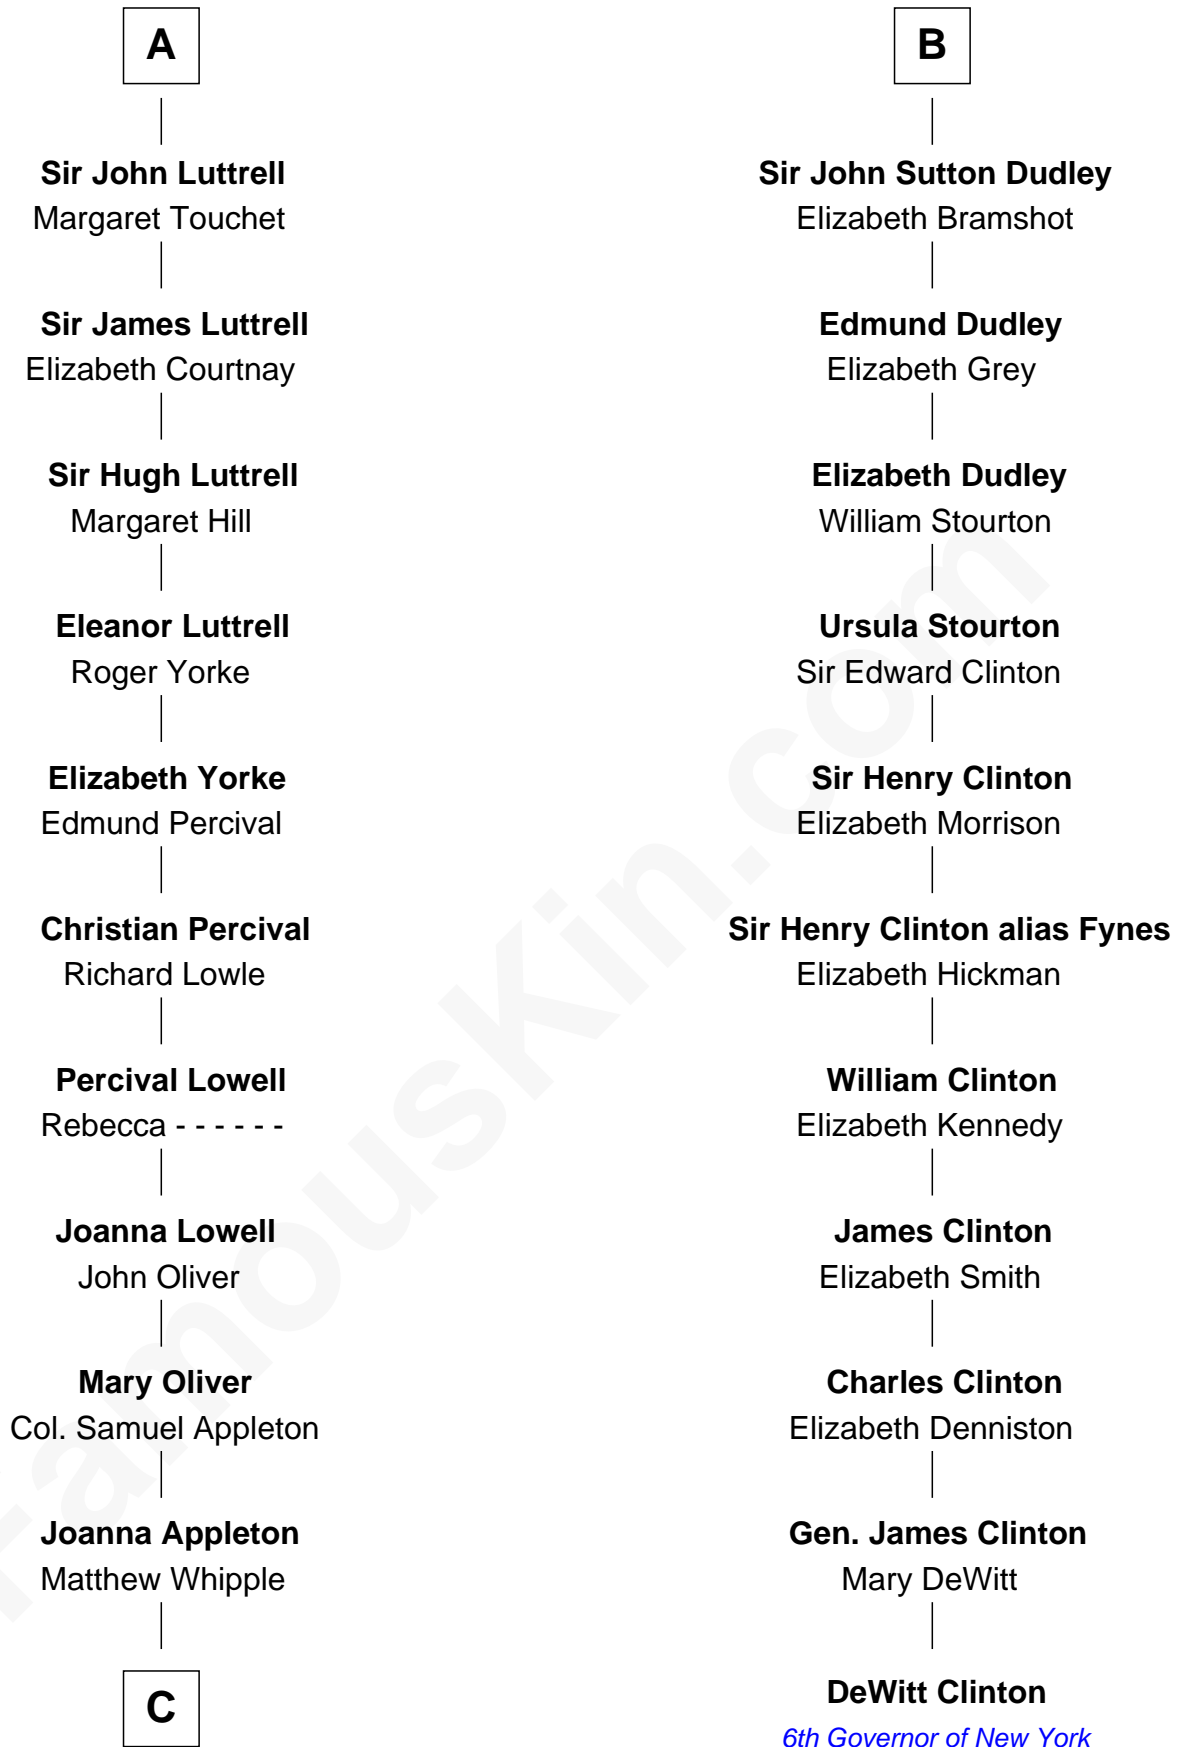

FamousKin.com

Relationship Chart of

General William Whipple

Signer of the Declaration of Independence

17th cousin 1 time removed of

DeWitt Clinton

6th Governor of New York

Saher de Quincy
Margaret de Beaumont

C

William Whipple

Mary Cutts

General William Whipple

Signer of Declaration of Independence

FamousKin.com