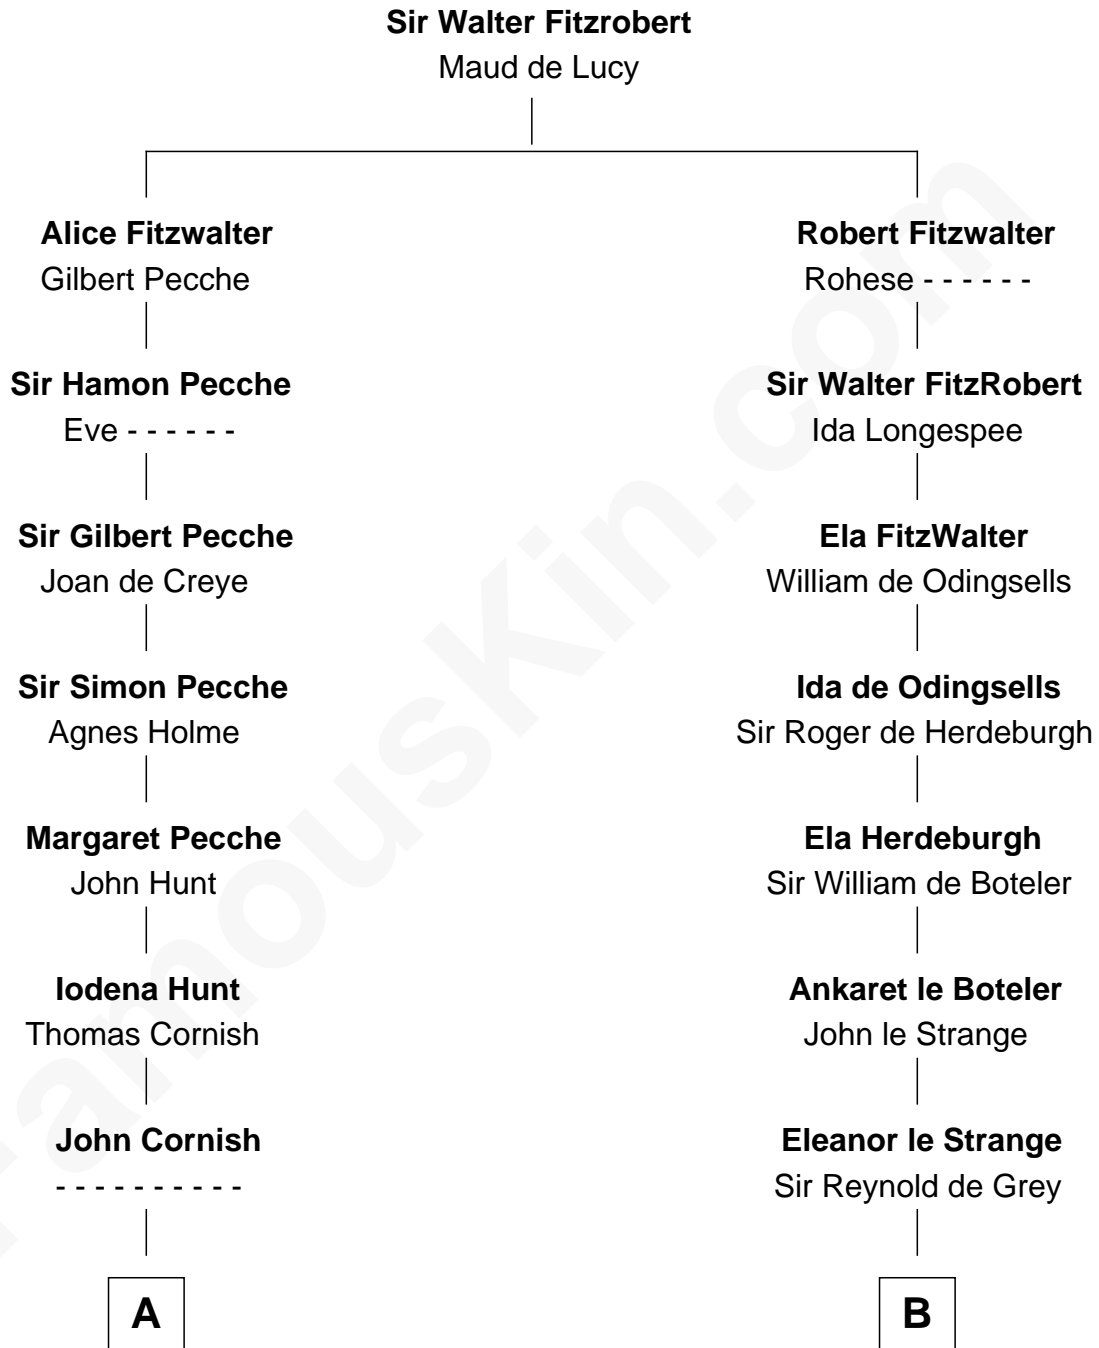

FamousKin.com

Relationship Chart of

General William Whipple

Signer of the Declaration of Independence

16th cousin 3 times removed of

DeWitt Clinton

6th Governor of New York

C

Charles Clinton
Elizabeth Denniston

Gen. James Clinton
Mary DeWitt

DeWitt Clinton
6th Governor of New York

FamousKin.com