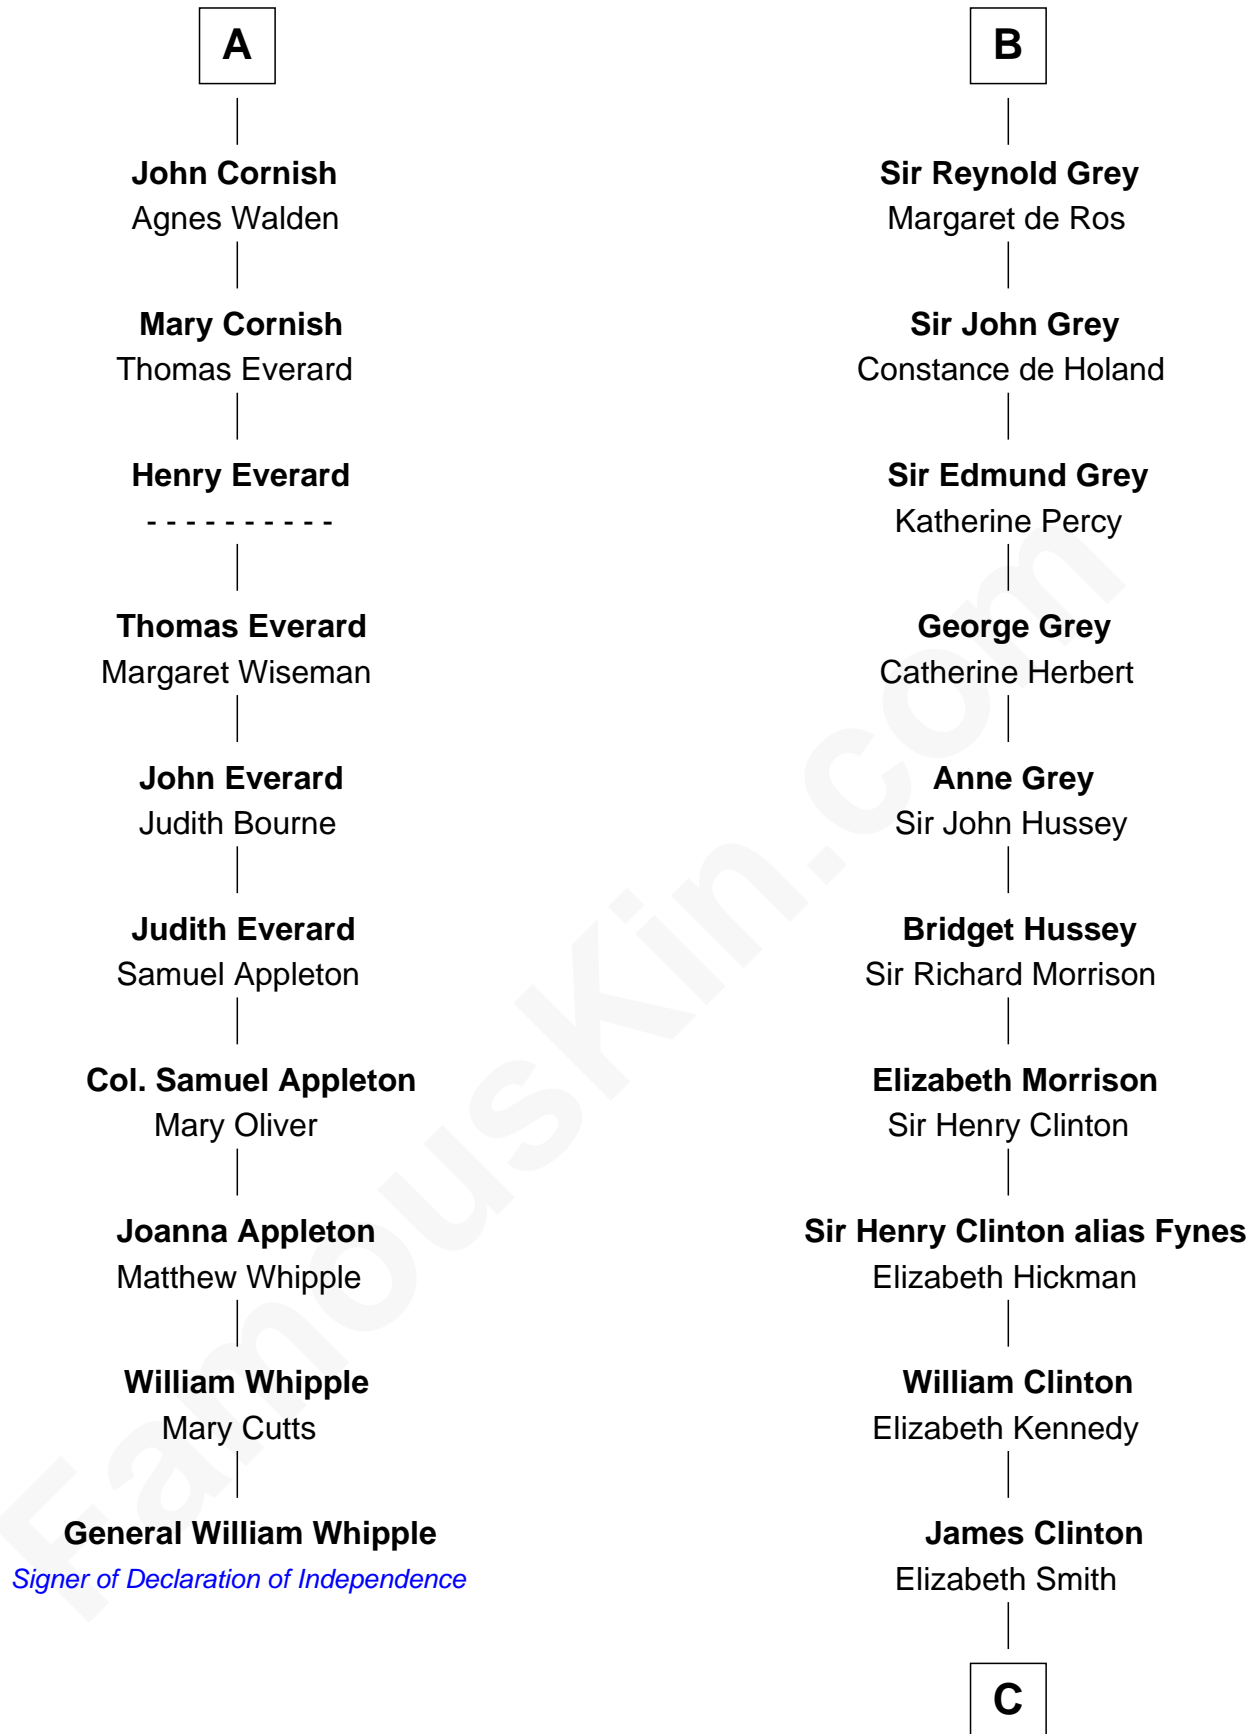

FamousKin.com

Relationship Chart of

General William Whipple

Signer of the Declaration of Independence

16th cousin 3 times removed of

DeWitt Clinton

6th Governor of New York

C

Charles Clinton
Elizabeth Denniston

Gen. James Clinton
Mary DeWitt

DeWitt Clinton
6th Governor of New York

FamousKin.com