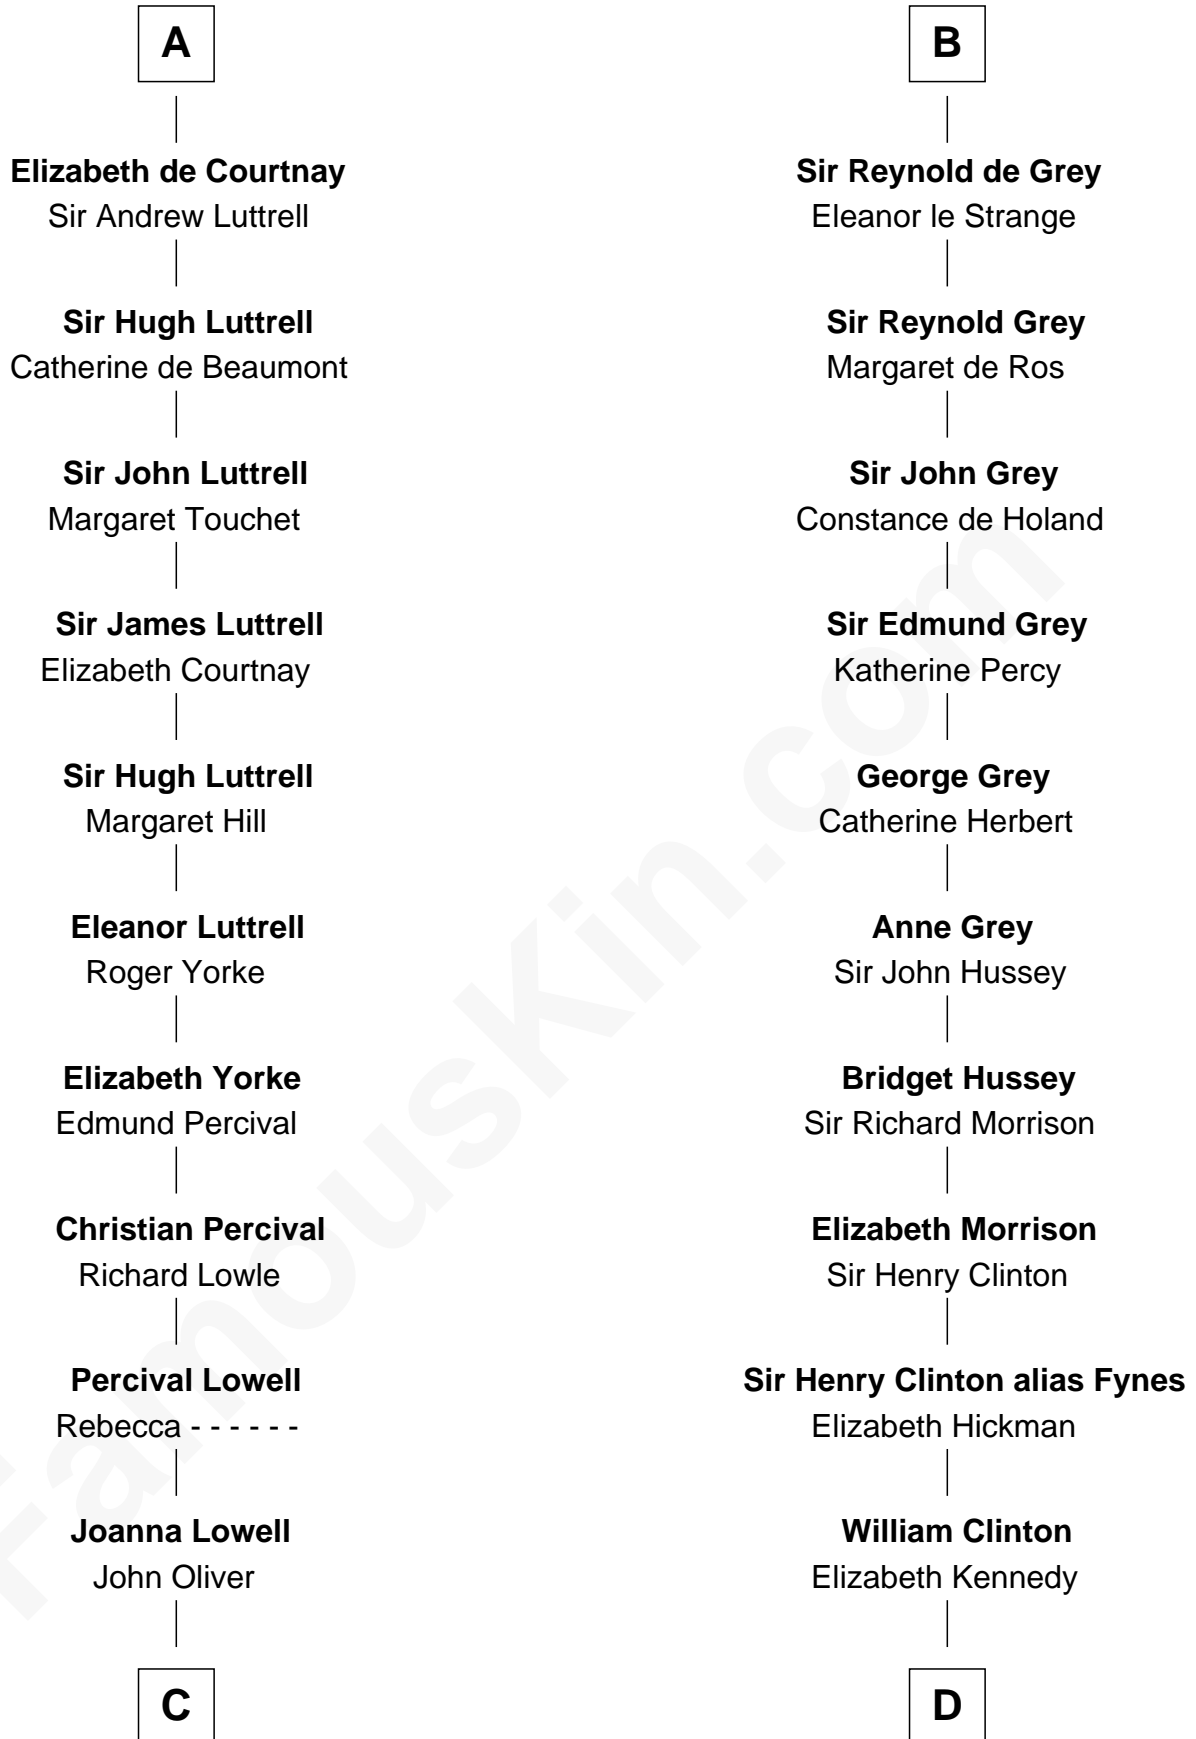

FamousKin.com

Relationship Chart of

General William Whipple

Signer of the Declaration of Independence

20th cousin of

DeWitt Clinton

6th Governor of New York

Aubrey de Vere
Alice Fitzrichard de Clare

C

Mary Oliver
Col. Samuel Appleton

Joanna Appleton
Matthew Whipple

William Whipple
Mary Cutts

General William Whipple
Signer of Declaration of Independence

D

James Clinton
Elizabeth Smith

Charles Clinton
Elizabeth Denniston