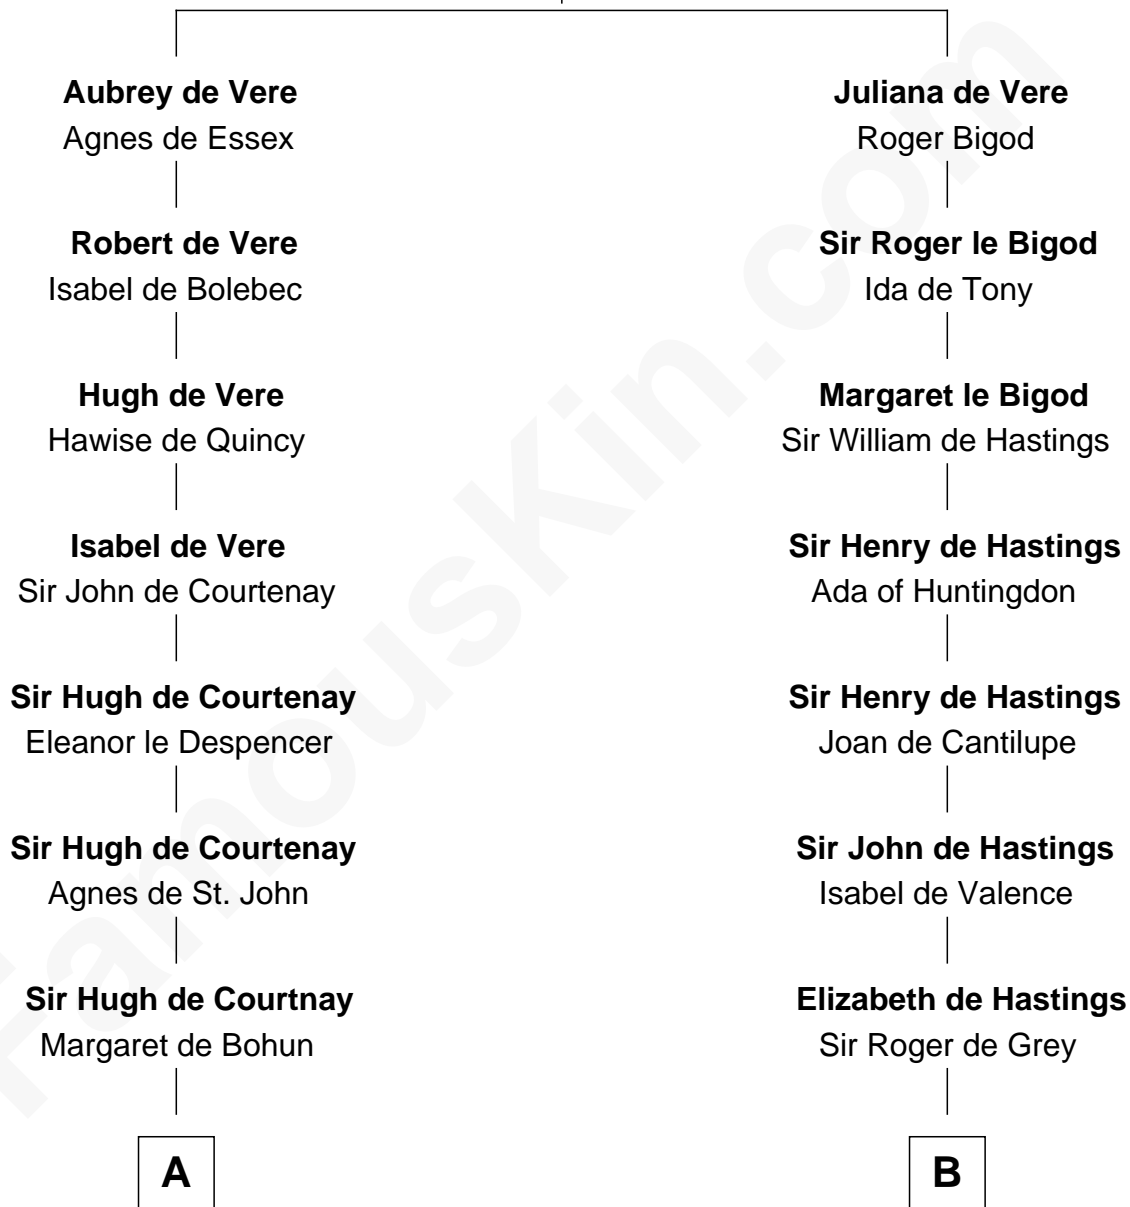

FamousKin.com

Relationship Chart of

General William Whipple

Signer of the Declaration of Independence

20th cousin of

DeWitt Clinton

6th Governor of New York

Aubrey de Vere
Alice Fitzrichard de Clare

C

Mary Oliver
Col. Samuel Appleton

Joanna Appleton
Matthew Whipple

William Whipple
Mary Cutts

General William Whipple
Signer of Declaration of Independence

D

James Clinton
Elizabeth Smith

Charles Clinton
Elizabeth Denniston

Gen. James Clinton
Mary DeWitt

DeWitt Clinton
6th Governor of New York