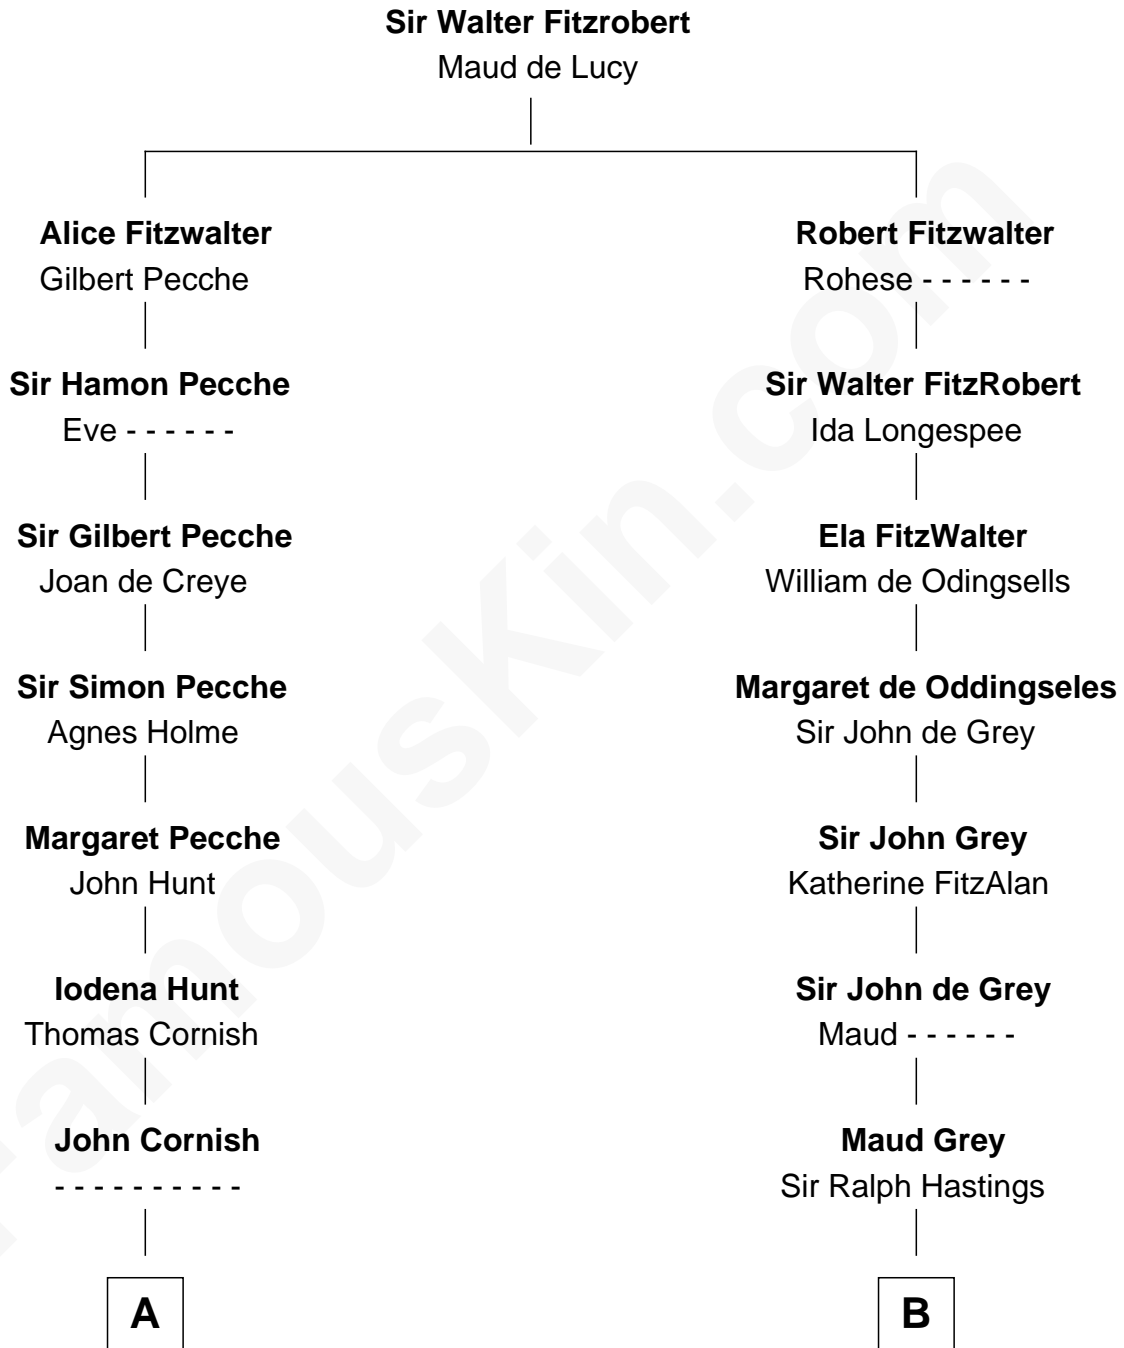

FamousKin.com

Relationship Chart of

General William Whipple

Signer of the Declaration of Independence

16th cousin 4 times removed of

Lt. Gen. James Brudenell

Leader of the "Charge of the Light Brigade"

C

Elizabeth Bruce
George Brudenell

Robert Brudenell
Anne Bishopp

Robert Brudenell
Penelope Anne Cooke

Lt. Gen. James Brudenell
Charge of the Light Brigade Leader