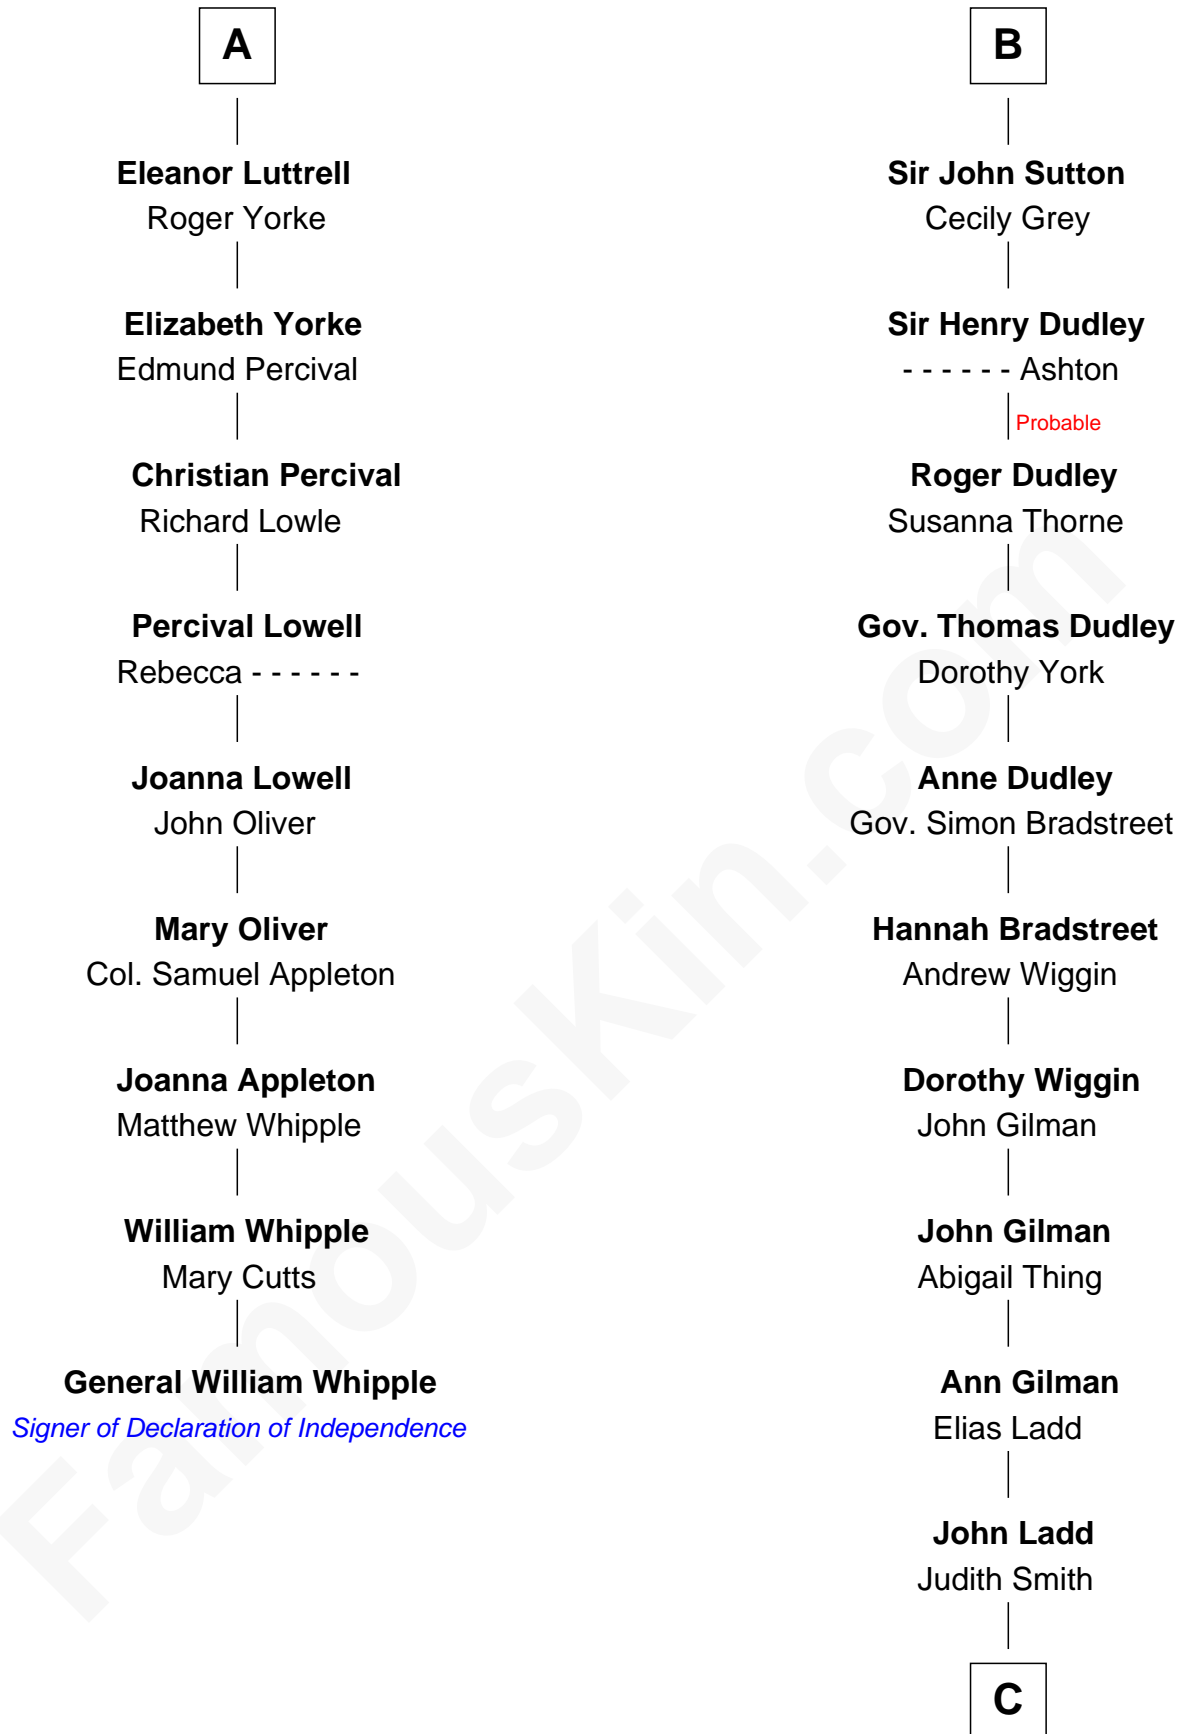

FamousKin.com

Relationship Chart of

General William Whipple

Signer of the Declaration of Independence

15th cousin 6 times removed of

Alan Ladd

Movie Actor

C

—
Josiah Ladd

Nancy Ladd

—
Alvaro Ladd

Nancy Shotwell

—
Oscar F. Ladd

Julia Henrietta Meigs

—
Alan Harwood Ladd

Selina Raleigh