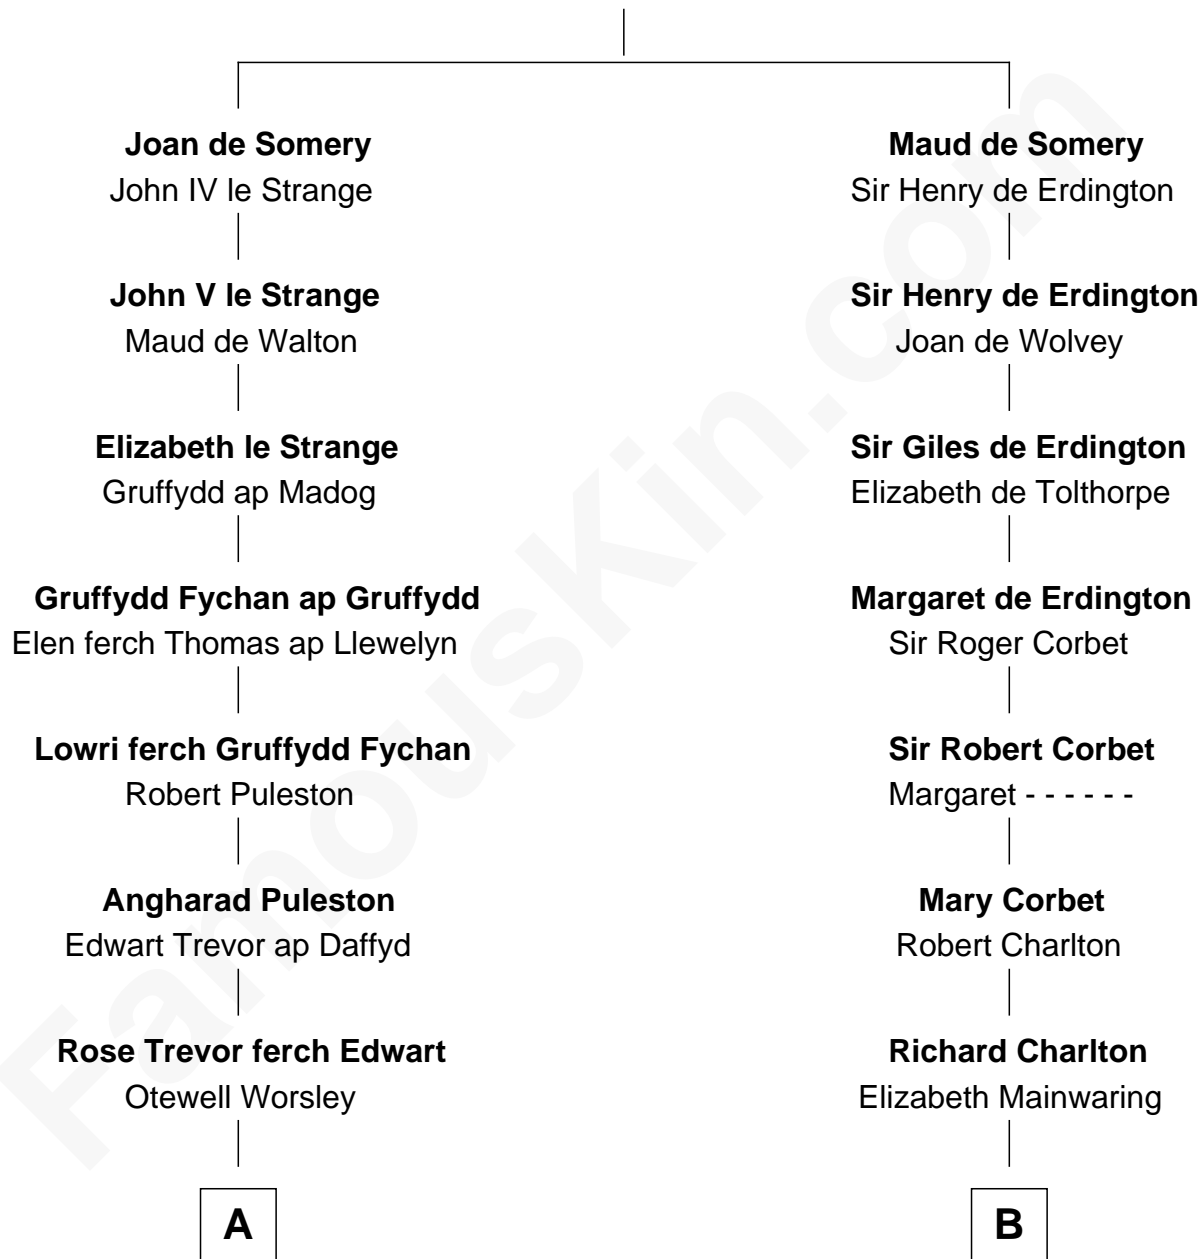

## Relationship Chart of

### General William Whipple

*Signer of the Declaration of Independence*

15th cousin 5 times removed of

**Dick Clark**

*Radio and TV Host*

**Sir Roger de Somery**

Nichole d'Aubenev

**C**

—  
**George Barnard**  
Jane Sophia Fuller

—  
**Charles Fuller Barnard**  
Anna May Aldridge

—  
**Julia Fuller Barnard**  
Richard Augustus Clark

—  
**Dick Clark**  
*Radio and TV Host*