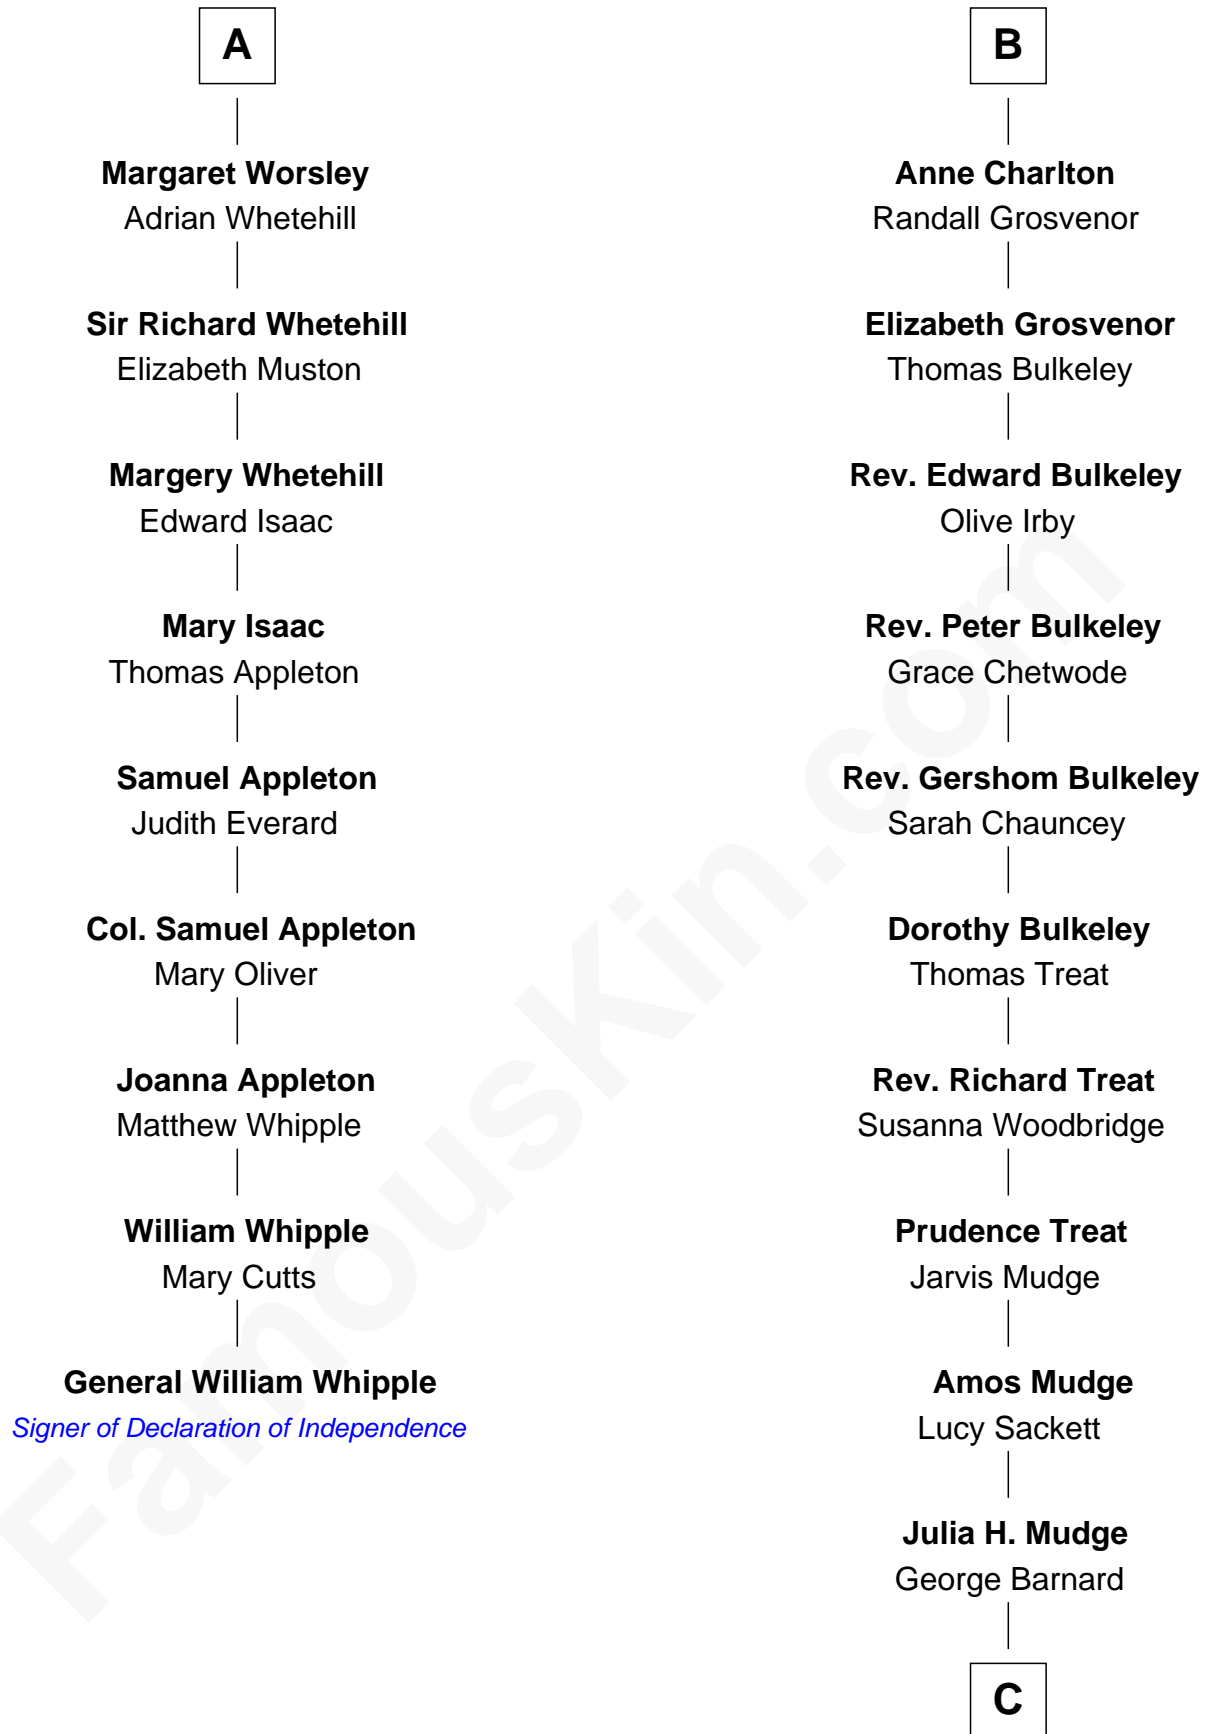

## Relationship Chart of

### General William Whipple

*Signer of the Declaration of Independence*

15th cousin 5 times removed of

**Dick Clark**

*Radio and TV Host*

**Sir Roger de Somery**

Nichole d'Aubenev

**C**

—  
**George Barnard**  
Jane Sophia Fuller

—  
**Charles Fuller Barnard**  
Anna May Aldridge

—  
**Julia Fuller Barnard**  
Richard Augustus Clark

—  
**Dick Clark**  
*Radio and TV Host*