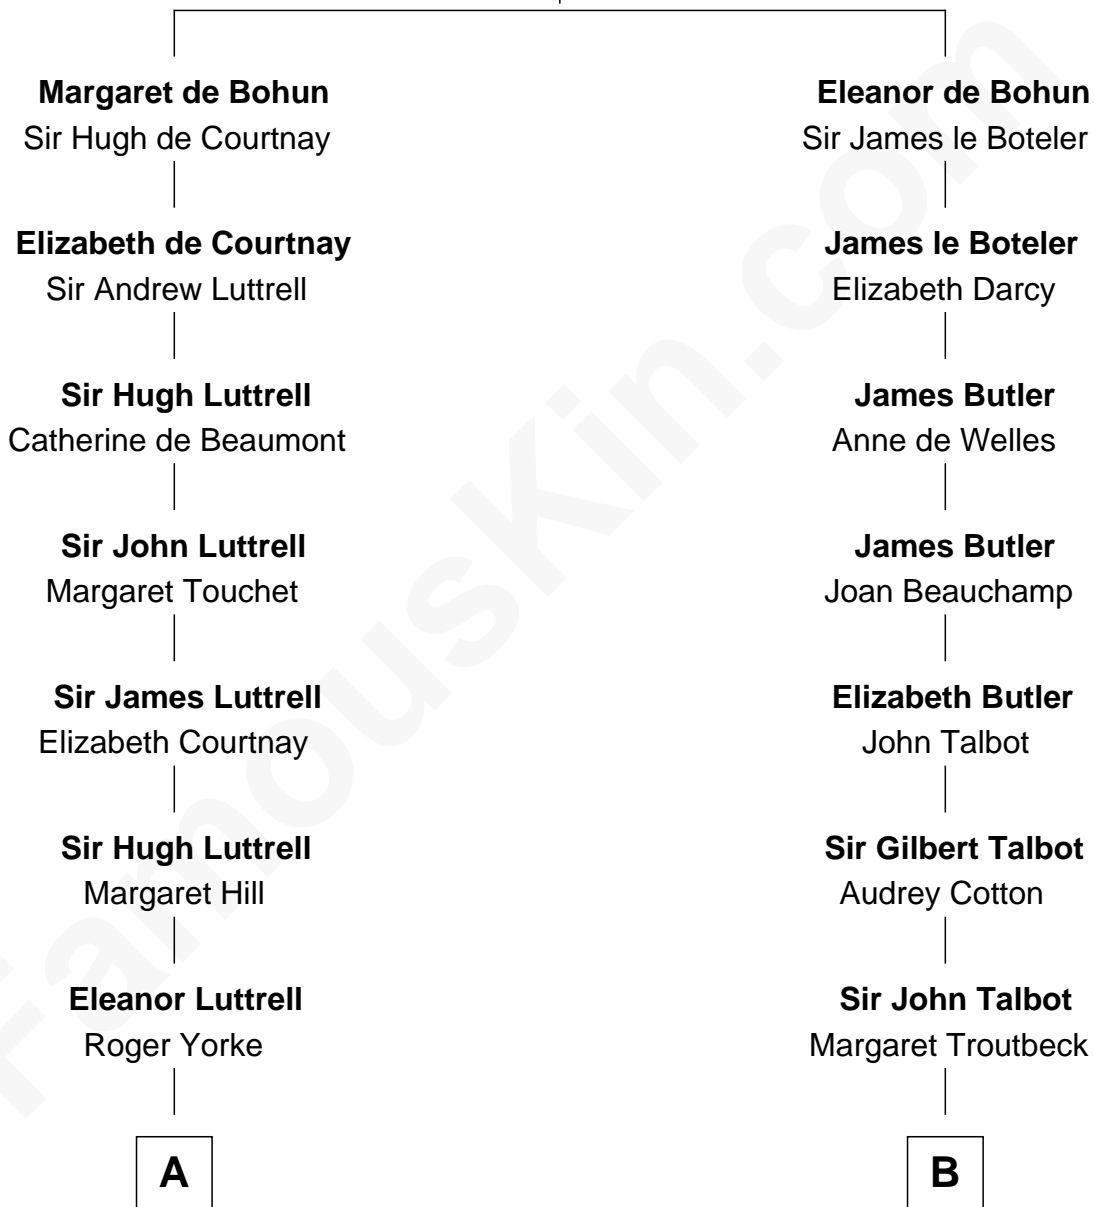

## Relationship Chart of General William Whipple

*Signer of the Declaration of Independence*

14th cousin 6 times removed of

**Dick Clark**

*Radio and TV Host*

**Humphrey de Bohun**  
Elizabeth Plantagenet

**C**

—  
**George Barnard**  
Jane Sophia Fuller

—  
**Charles Fuller Barnard**  
Anna May Aldridge

—  
**Julia Fuller Barnard**  
Richard Augustus Clark

—  
**Dick Clark**  
*Radio and TV Host*