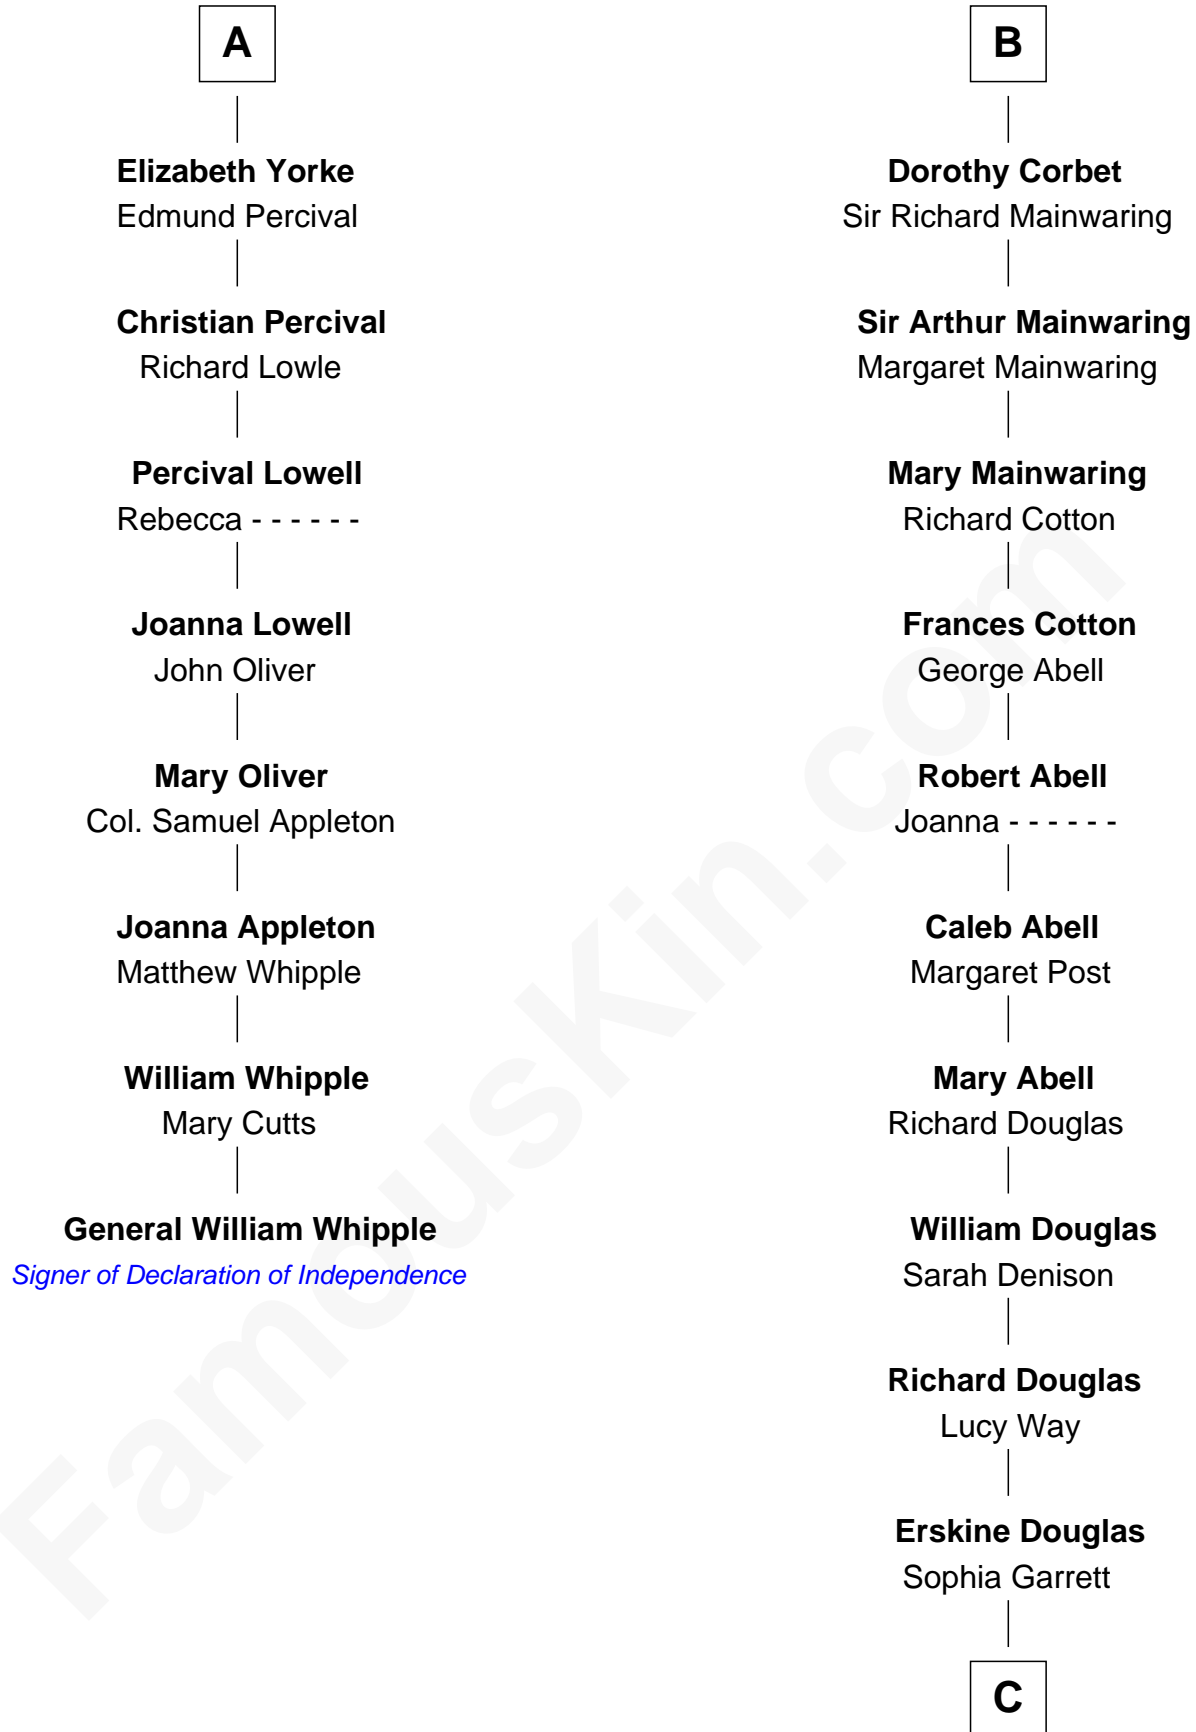

FamousKin.com

Relationship Chart of

General William Whipple

Signer of the Declaration of Independence

14th cousin 7 times removed of

Illeana Douglas

TV and Movie Actress

Humphrey de Bohun

Elizabeth Plantagenet

C

Emma Jane Douglas

Col. George Taliaferro Shackelford

Lena Priscilla Shackelford

Edouard Gregory Hesselberg

Melvyn Edouard Hesselberg

Rosalind Hightower