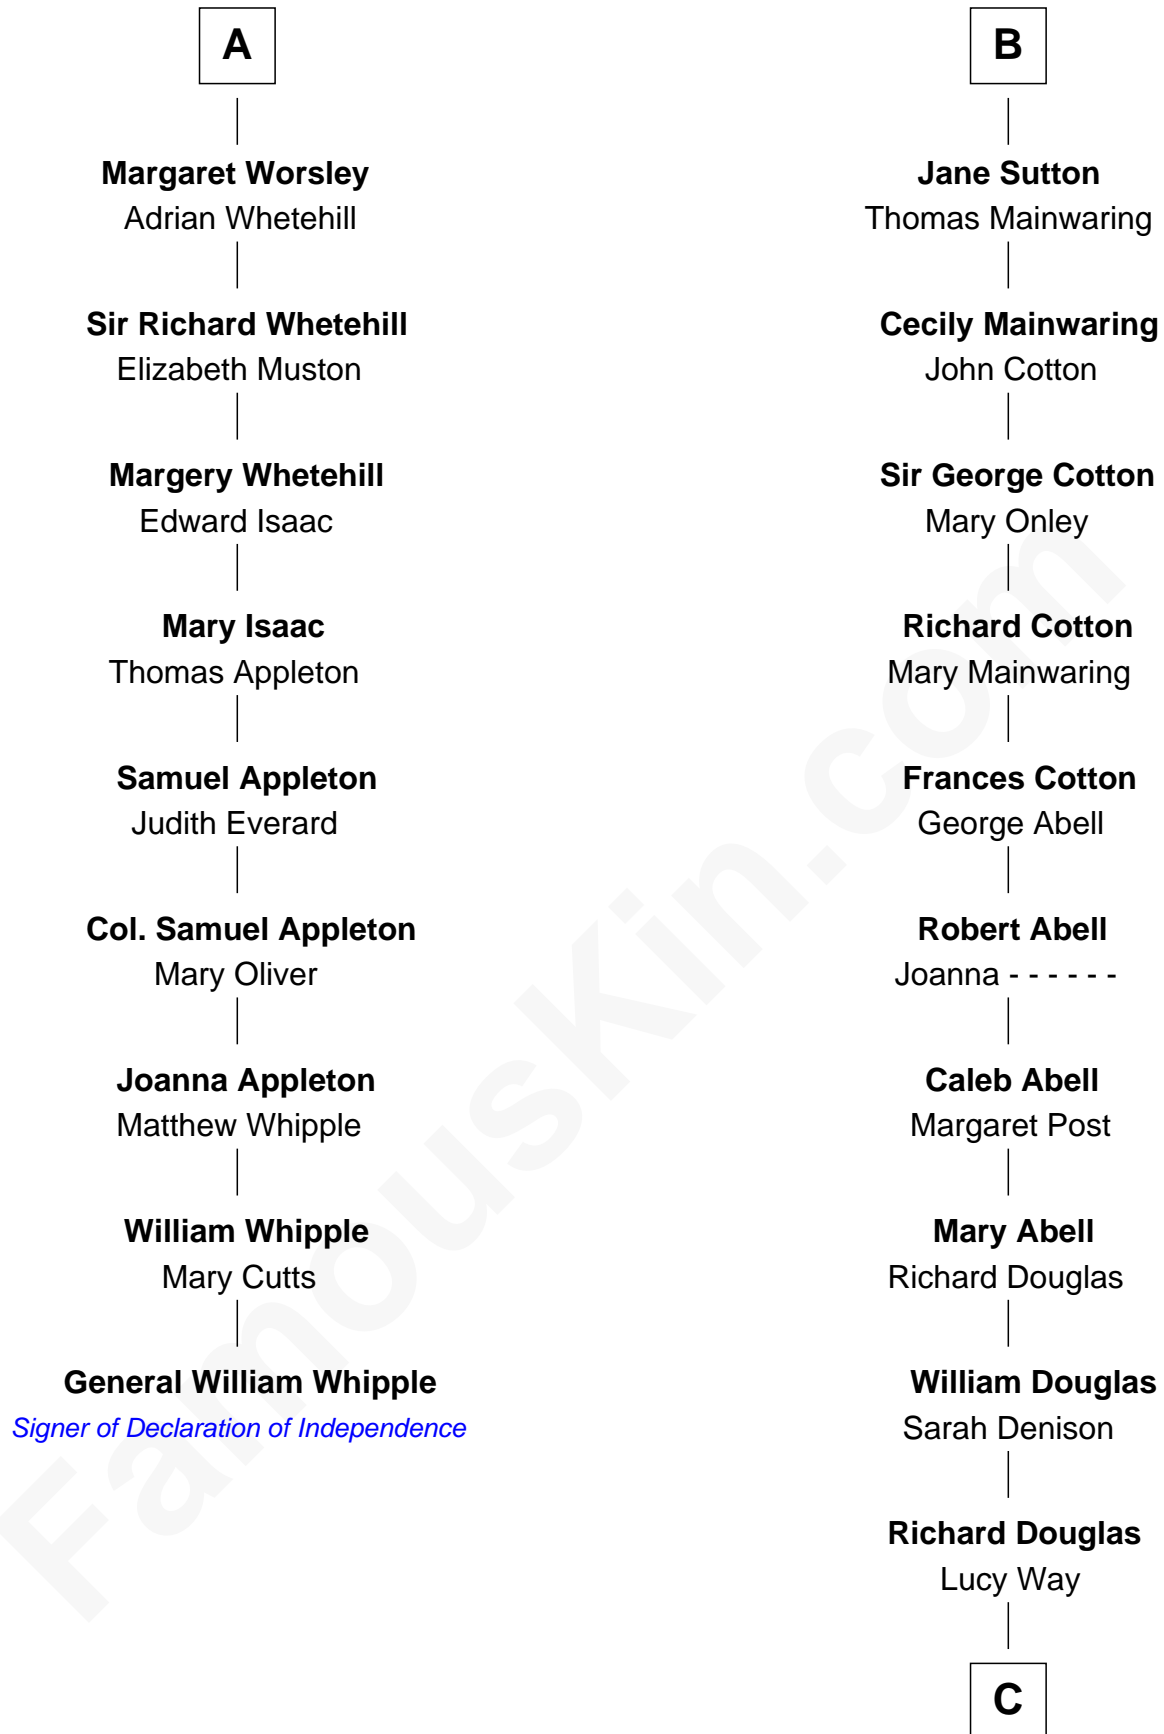

FamousKin.com

Relationship Chart of

General William Whipple

Signer of the Declaration of Independence

15th cousin 5 times removed of

Melvyn Douglas
Movie Actor

C

Erskine Douglas

Sophia Garrett

Emma Jane Douglas

Col. George Taliaferro Shackelford

Lena Priscilla Shackelford

Edouard Gregory Hesselberg

Melvyn Douglas

Movie Actor

FamousKin.com