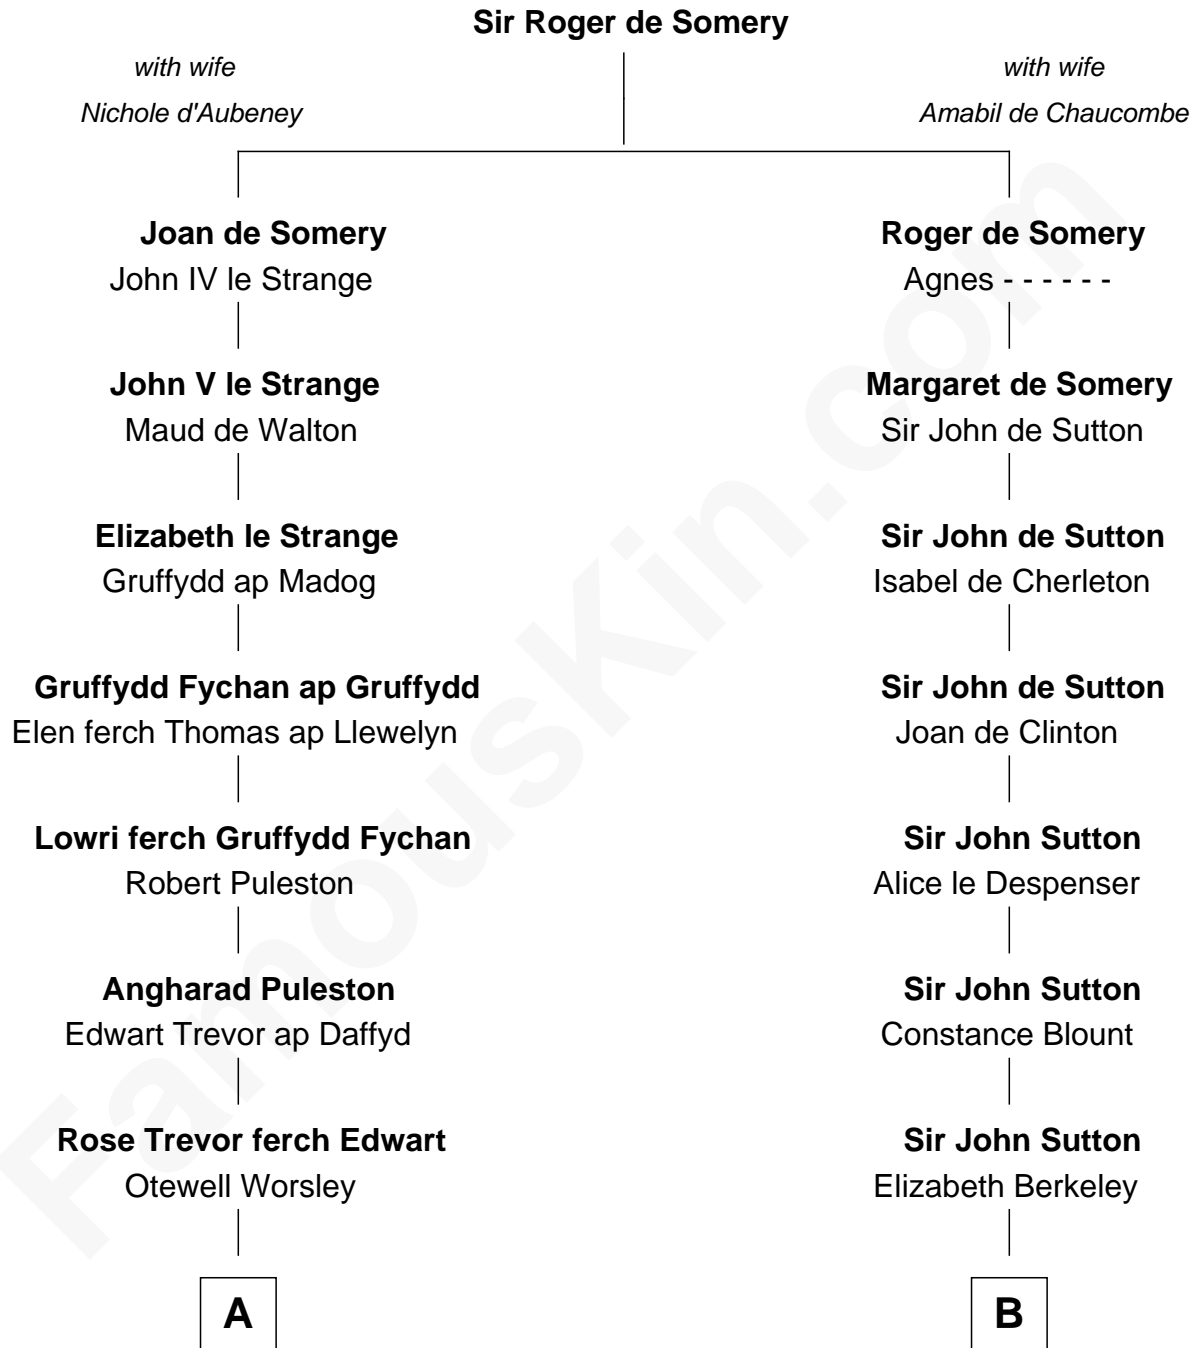

FamousKin.com

Relationship Chart of

General William Whipple

Signer of the Declaration of Independence

15th cousin 5 times removed of

Melvyn Douglas
Movie Actor

C

Erskine Douglas

Sophia Garrett

Emma Jane Douglas

Col. George Taliaferro Shackelford

Lena Priscilla Shackelford

Edouard Gregory Hesselberg

Melvyn Douglas

Movie Actor

FamousKin.com