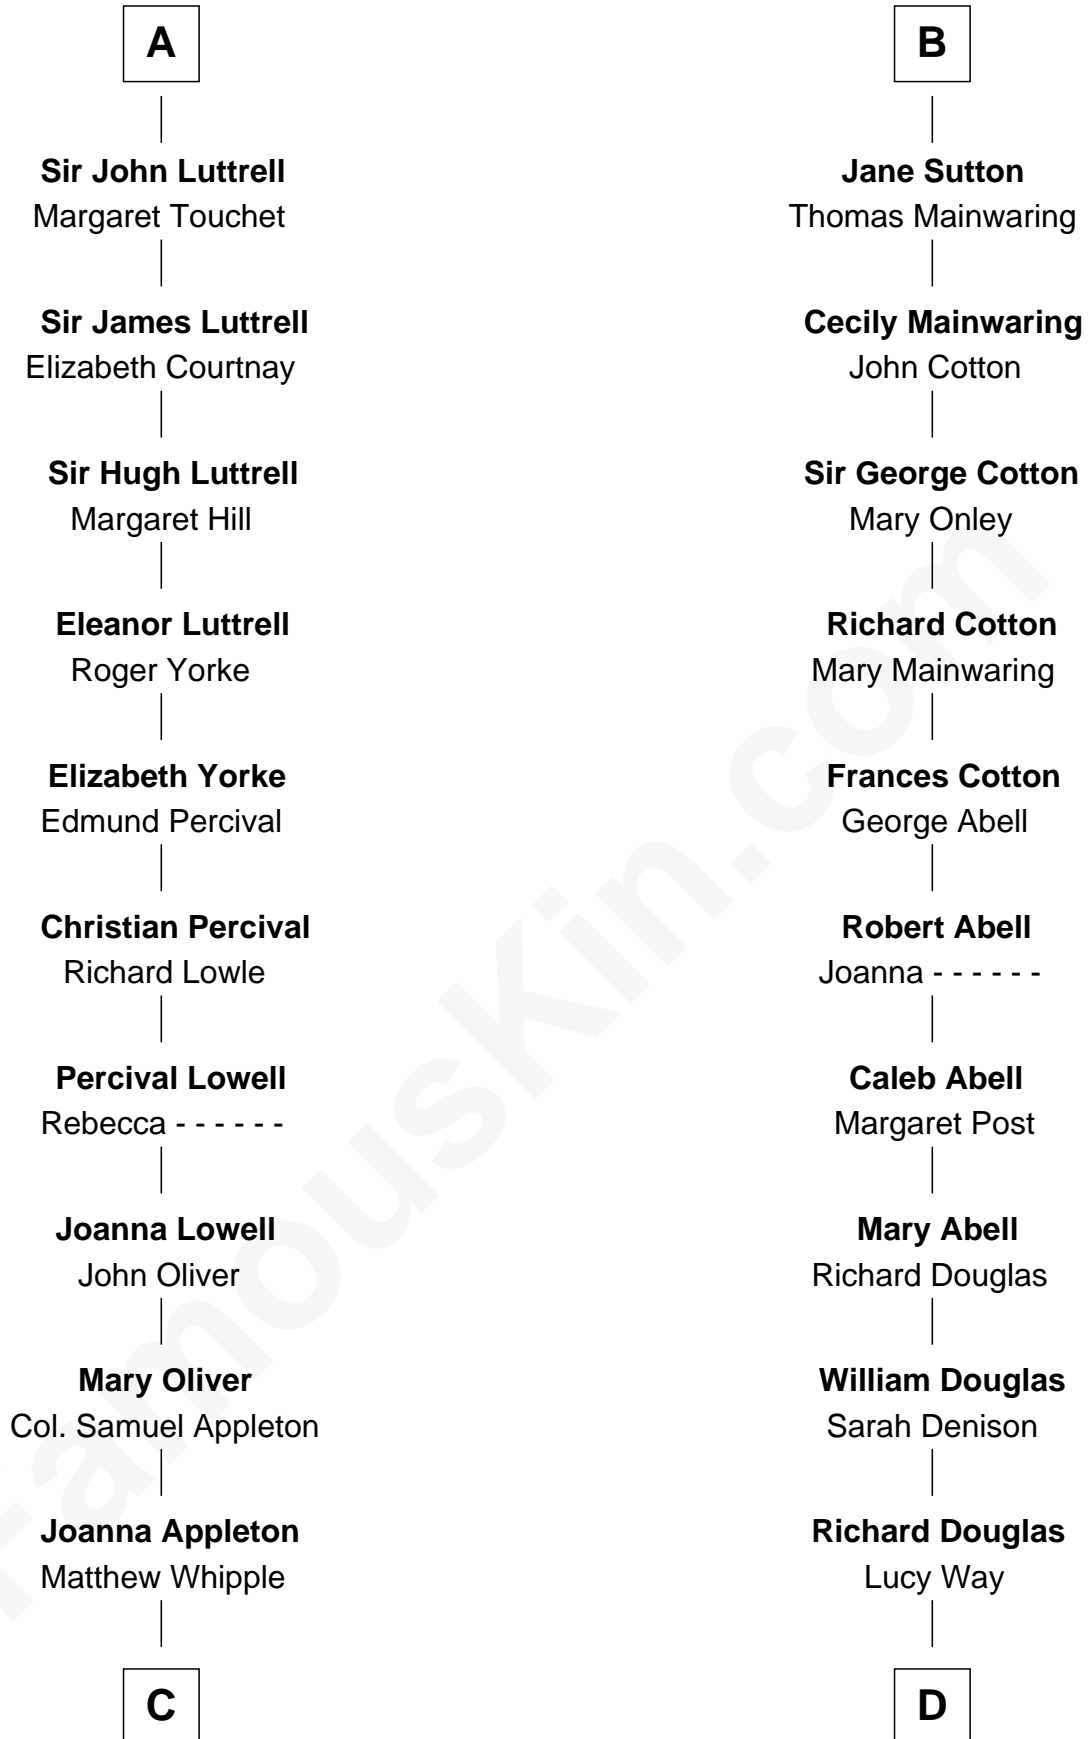

FamousKin.com

Relationship Chart of

General William Whipple

Signer of the Declaration of Independence

18th cousin 2 times removed of

Melvyn Douglas
Movie Actor

Saher de Quincy
Margaret de Beaumont

C

William Whipple

Mary Cutts

General William Whipple

Signer of Declaration of Independence

D

Erskine Douglas

Sophia Garrett

Emma Jane Douglas