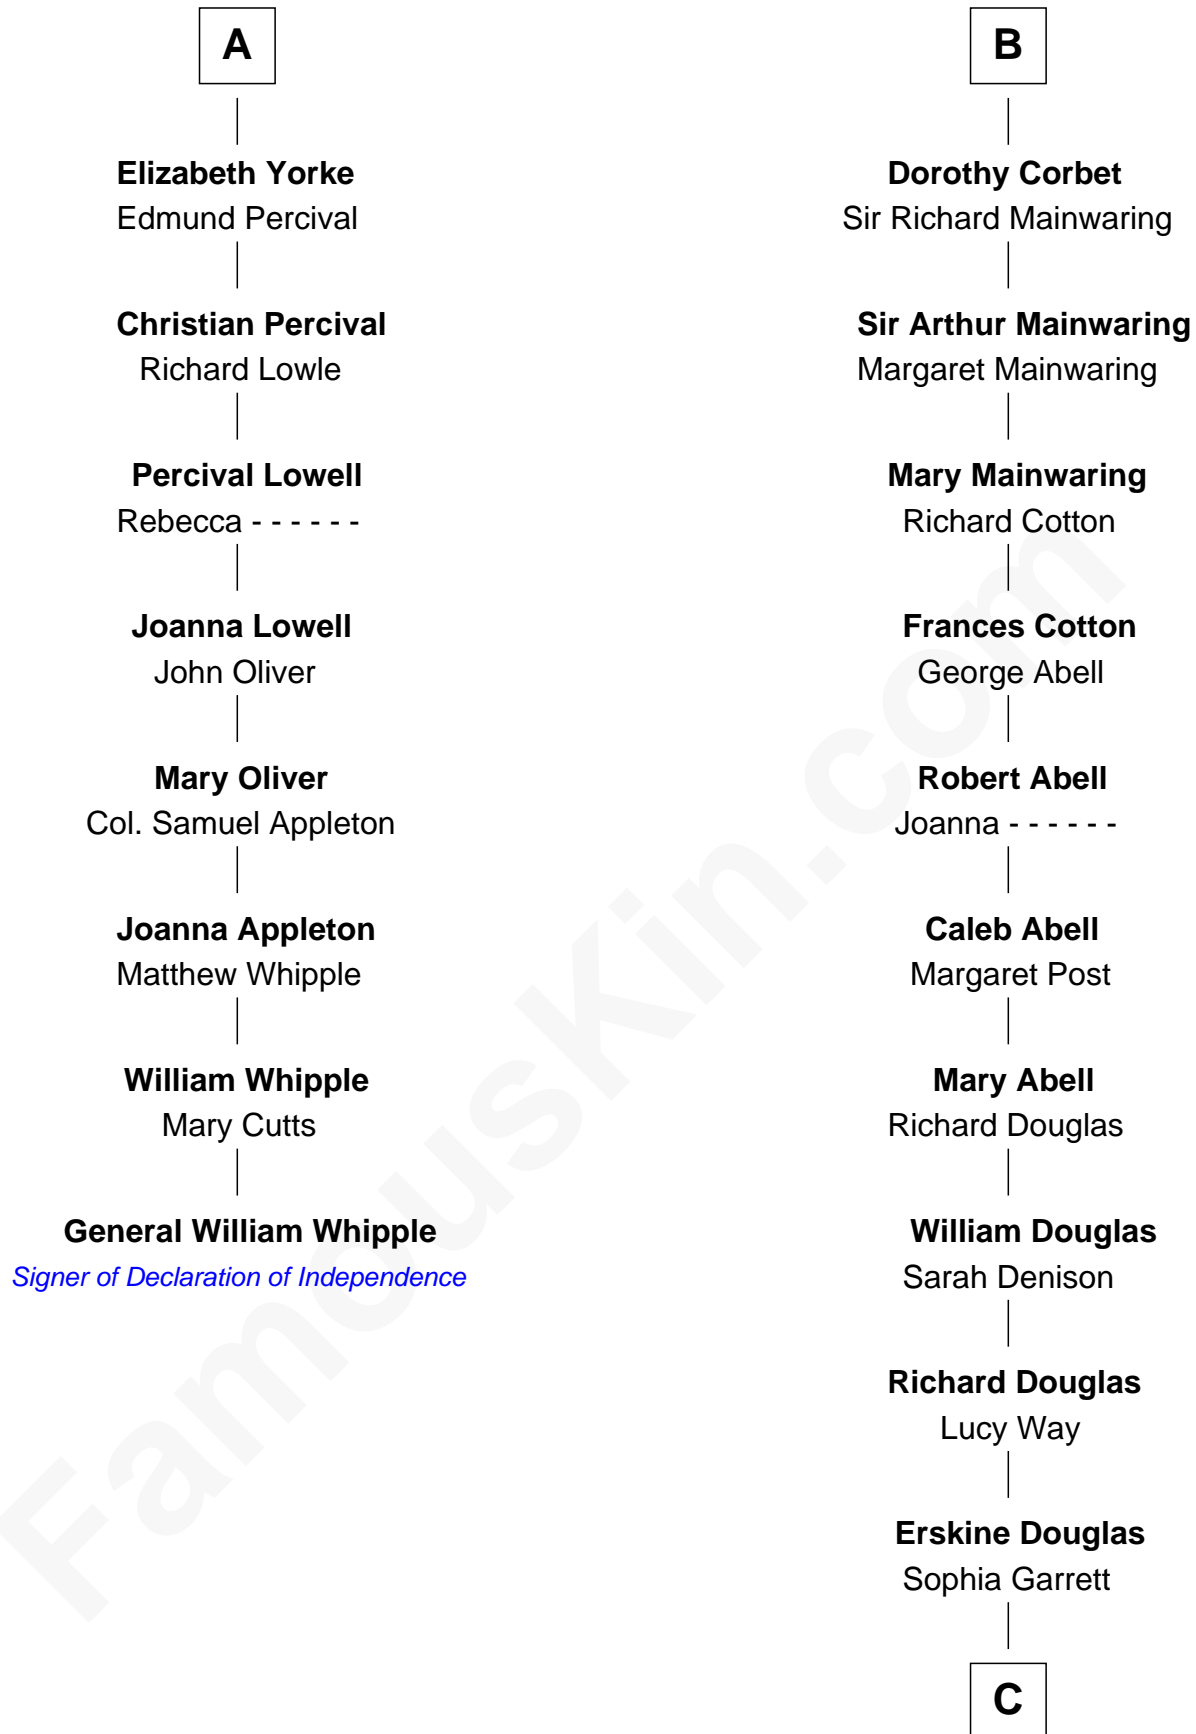

## Relationship Chart of

### General William Whipple

*Signer of the Declaration of Independence*

14th cousin 5 times removed of

**Melvyn Douglas**  
*Movie Actor*

**Humphrey de Bohun**  
Elizabeth Plantagenet

**C**

**Emma Jane Douglas**

Col. George Taliaferro Shackelford

**Lena Priscilla Shackelford**

Edouard Gregory Hesselberg

**Melvyn Douglas**

*Movie Actor*

FamousKin.com