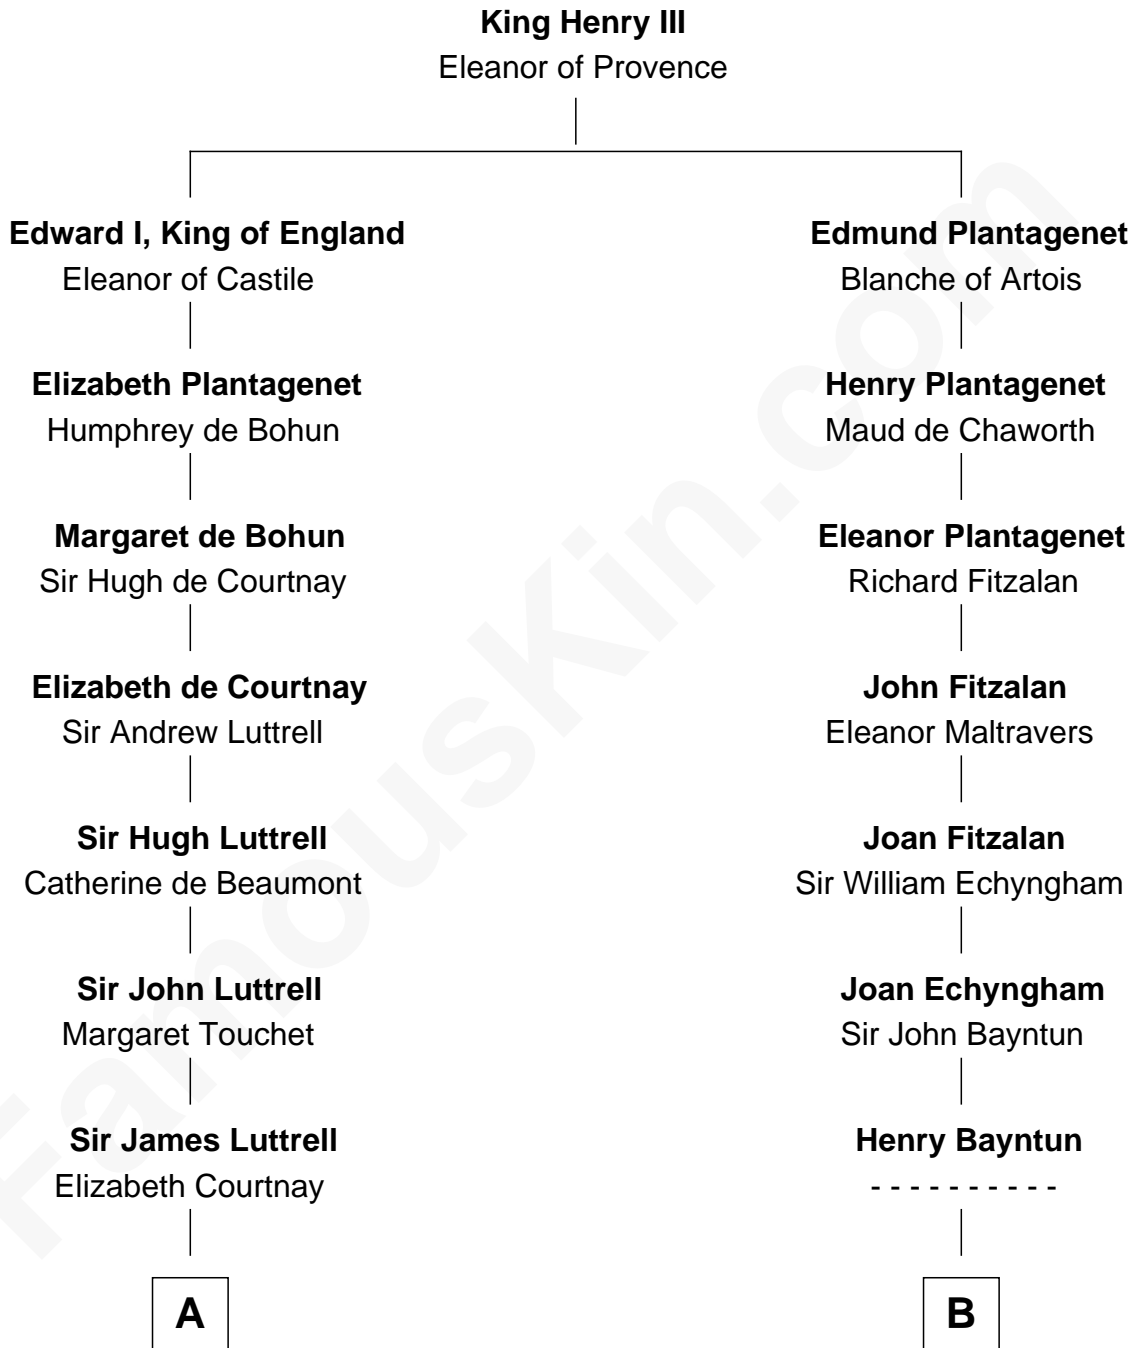

## Relationship Chart of General William Whipple

*Signer of the Declaration of Independence*

16th cousin 5 times removed of

**Sarah Palin**

*9th Governor of Alaska*

**C**

**Thomas S. Ruddock**

Maria Nancy Newell

**May Belle Ruddock**

Henry Charles Brandt

**Nellie Marie Brandt**

Charles Francis Heath

**Charles Richard Heath**

Sarah Sheeran

**Sarah Palin**

*9th Governor of Alaska*