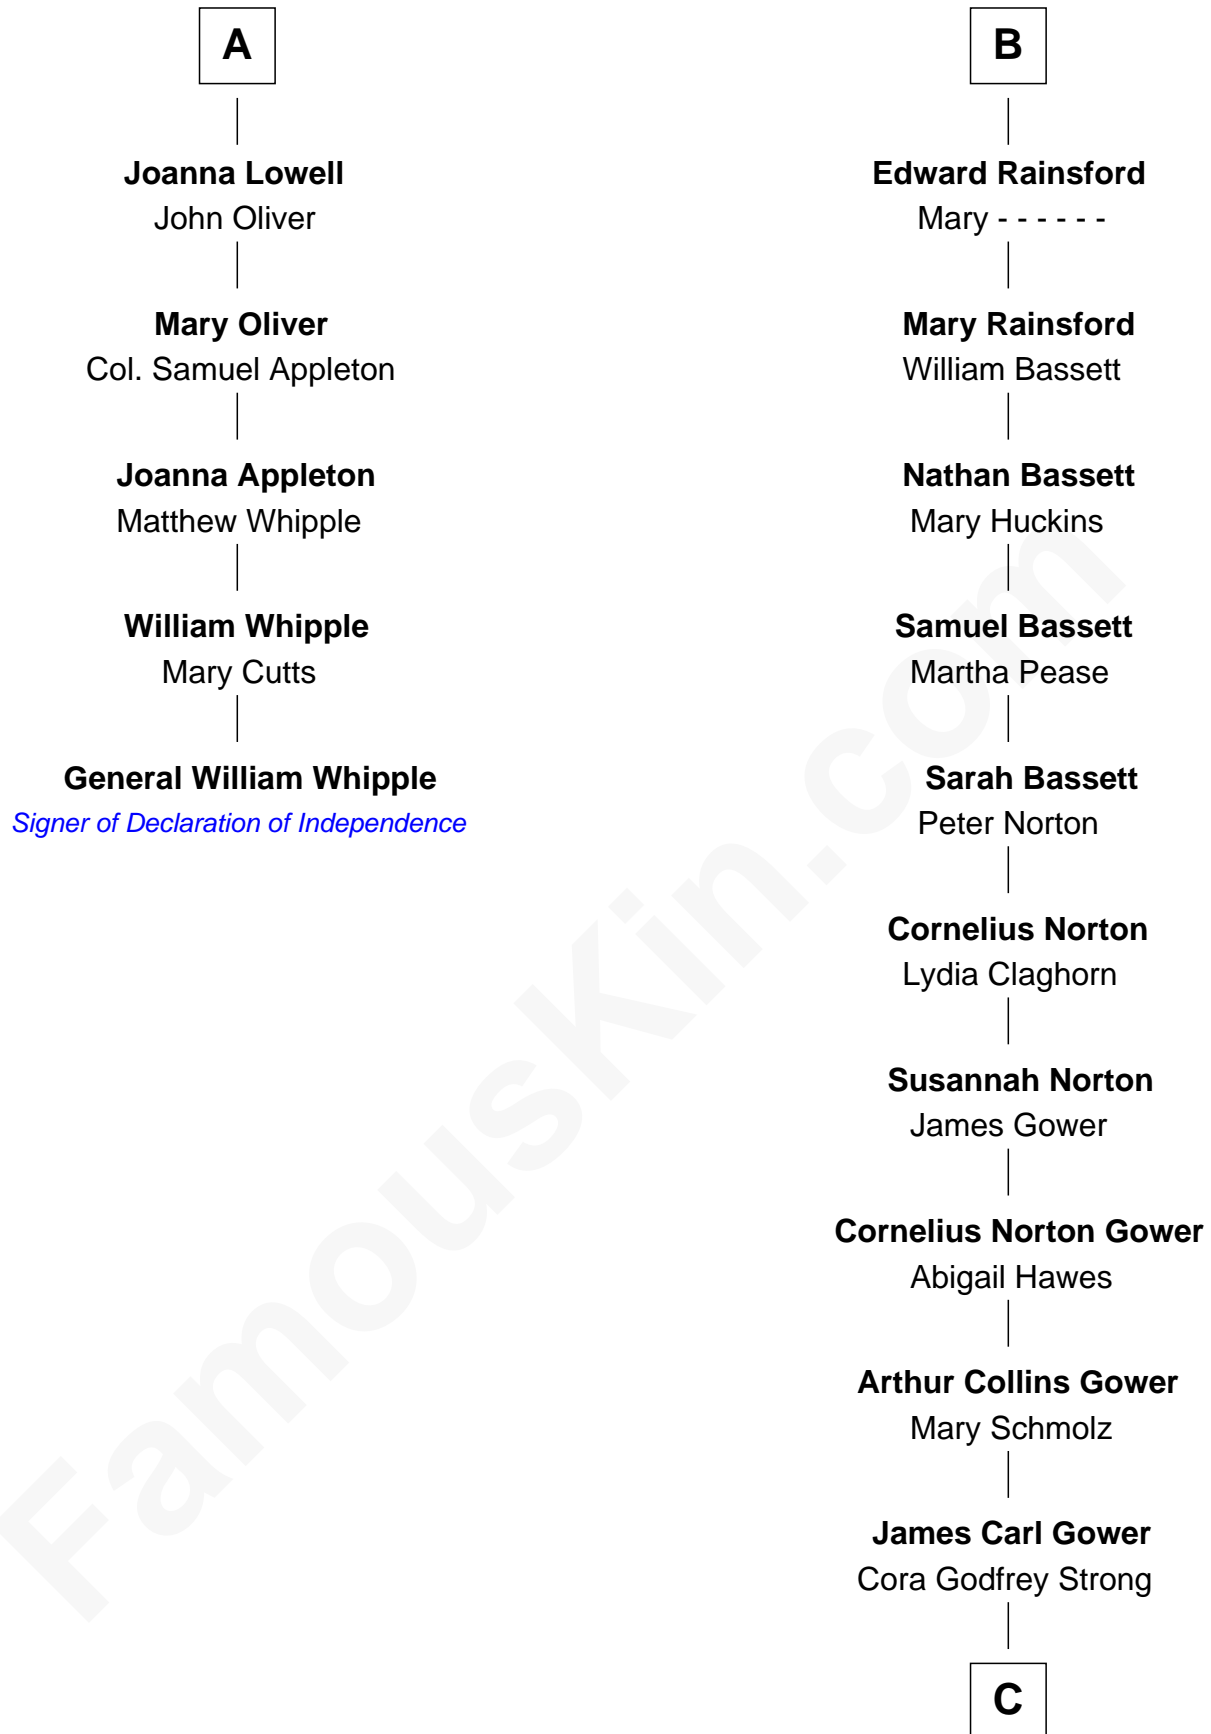

## Relationship Chart of

### General William Whipple

*Signer of the Declaration of Independence*

11th cousin 8 times removed of

**Sarah Palin**

*9th Governor of Alaska*

**Sir Walter Hungerford**

Katherine Peverell

**C**

—  
**Helen Louise Gower**  
Clement James Sheeran

—  
**Sarah Sheeran**  
Charles Richard Heath

—  
**Sarah Palin**  
*9th Governor of Alaska*

FamousKin.com