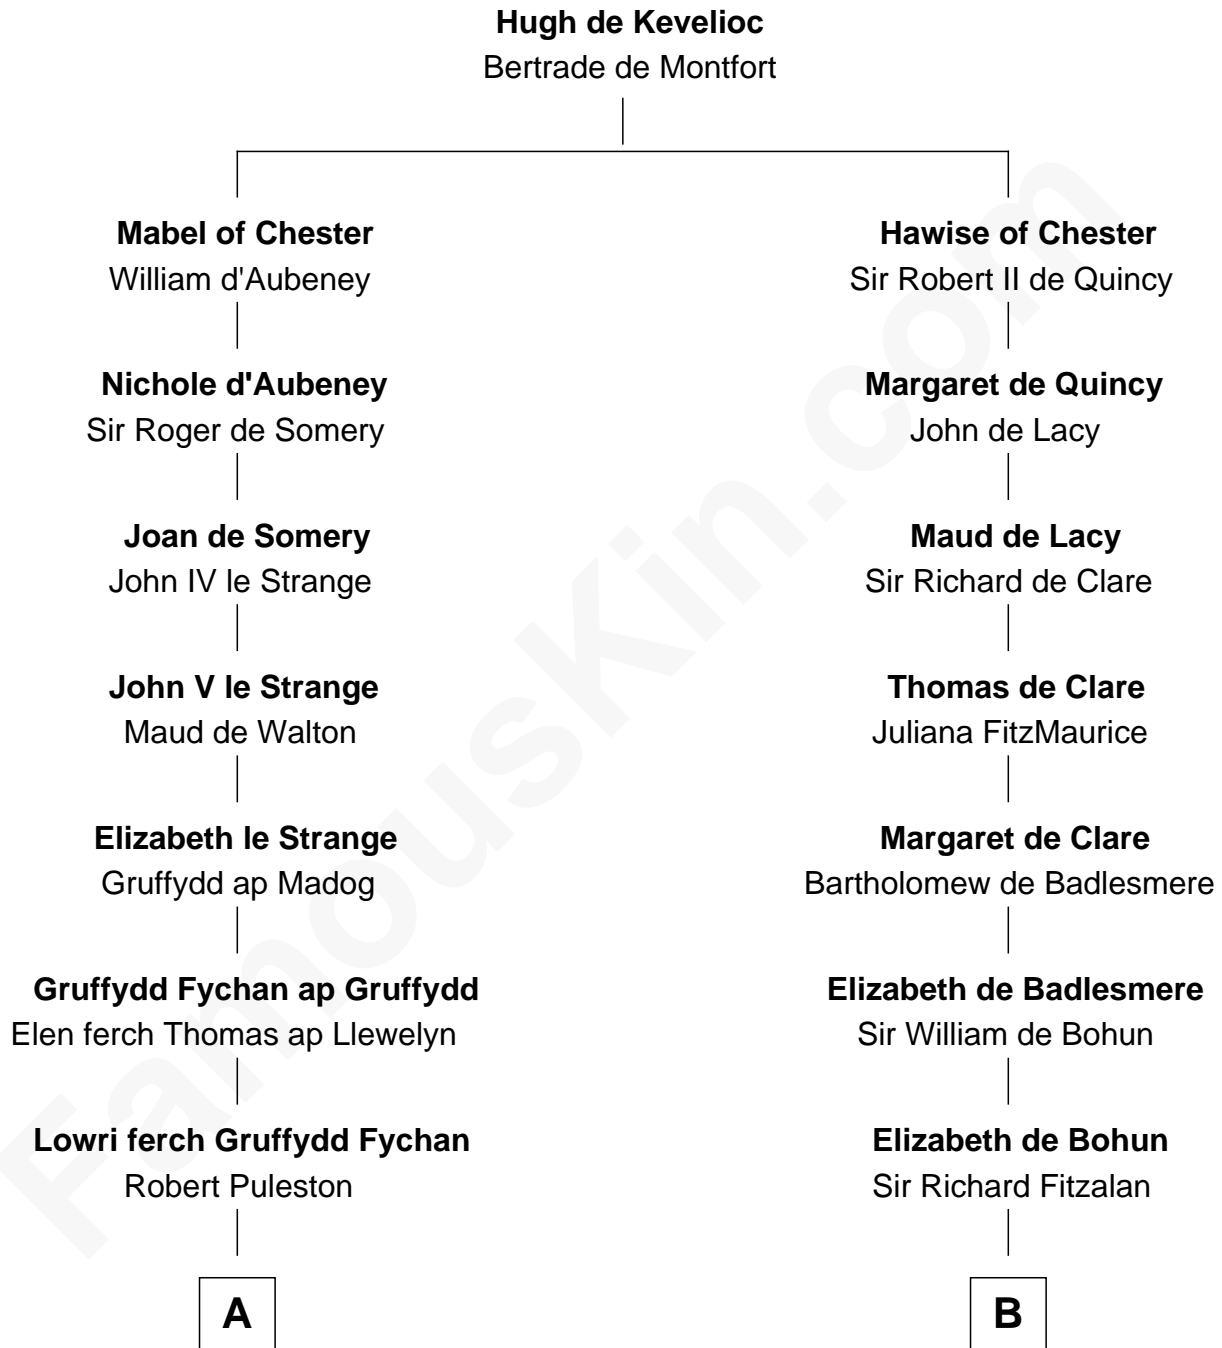

FamousKin.com

Relationship Chart of

General William Whipple

Signer of the Declaration of Independence

17th cousin 4 times removed of

Shubael D. Childs

Founder of S.D. Childs & Company

C

Elizabeth Wellington

John Fay

Benjamin Fay

Martha Miles

Benjamin Fay

Beulah Stow

Beulah Fay

Josiah Childs