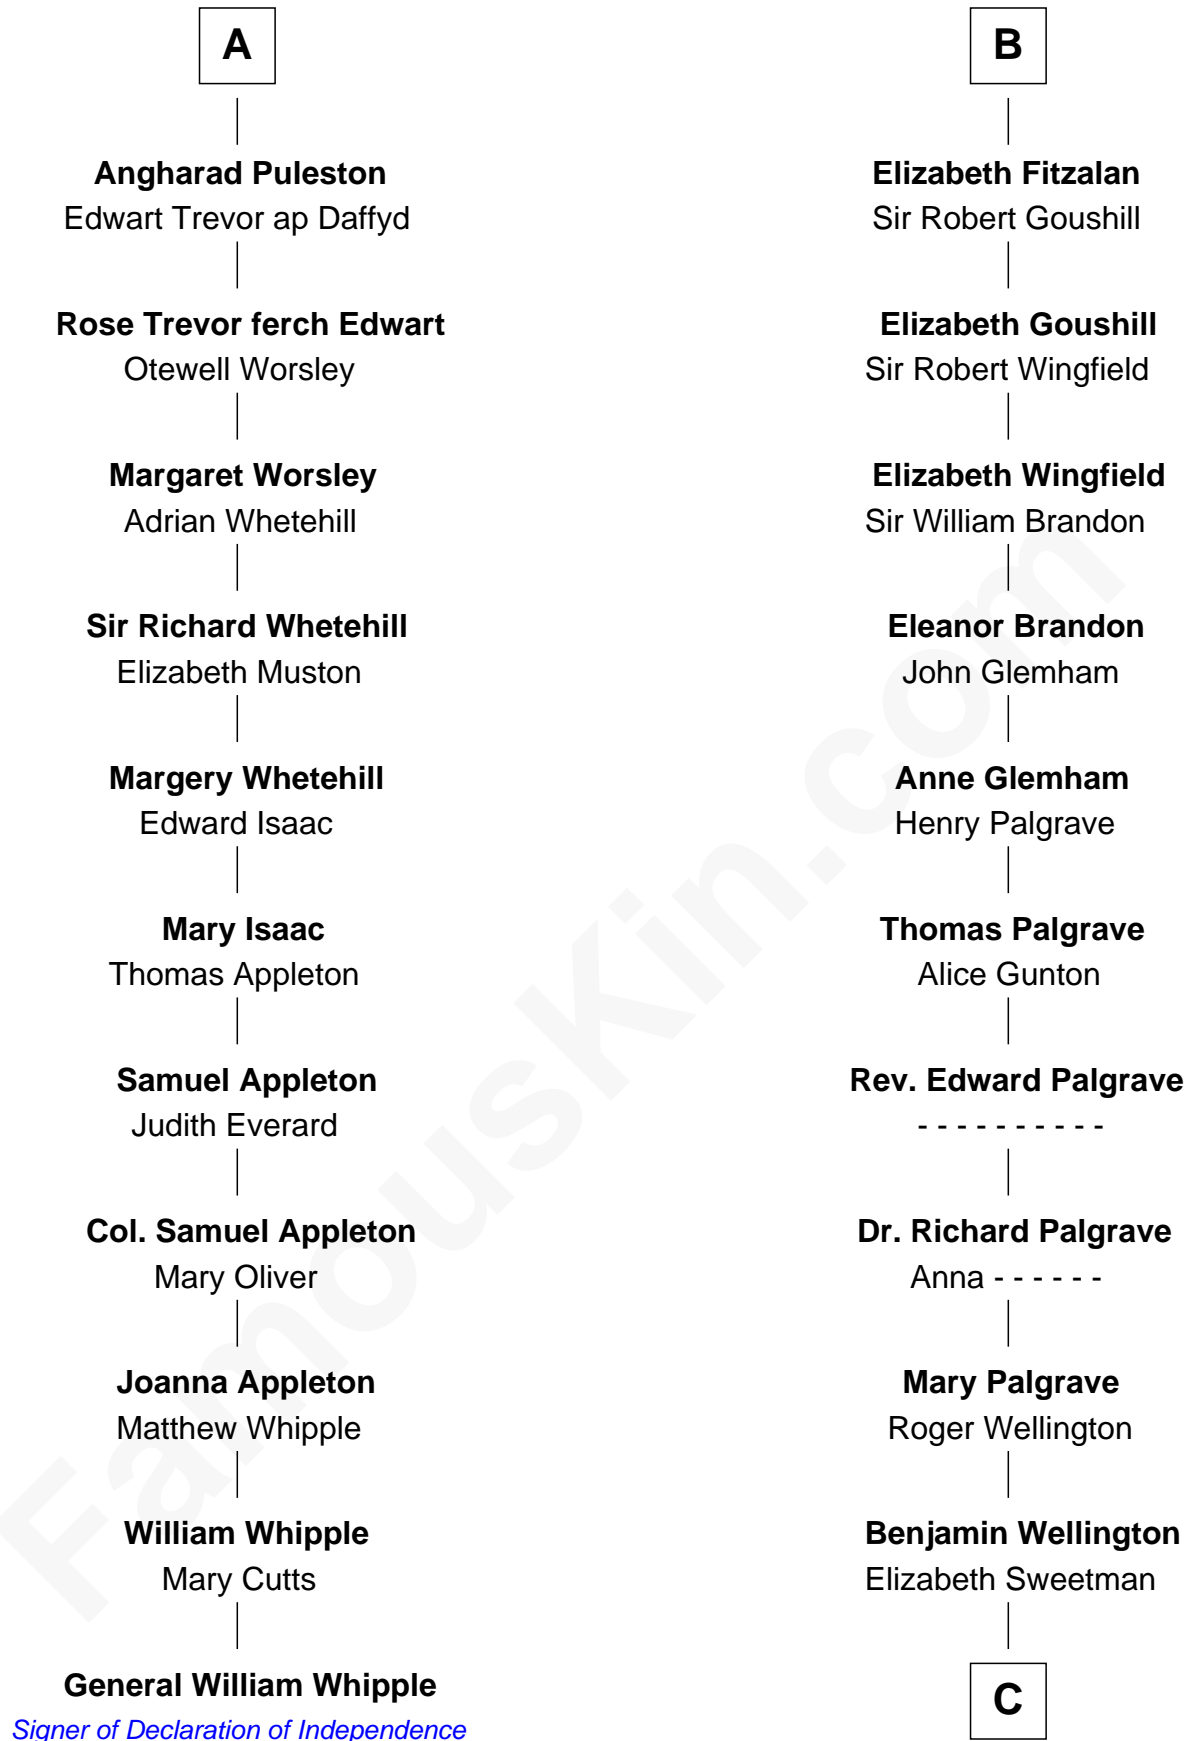

FamousKin.com

Relationship Chart of

General William Whipple

Signer of the Declaration of Independence

17th cousin 4 times removed of

Shubael D. Childs

Founder of S.D. Childs & Company

C

Elizabeth Wellington

John Fay

Benjamin Fay

Martha Miles

Benjamin Fay

Beulah Stow

Beulah Fay

Josiah Childs