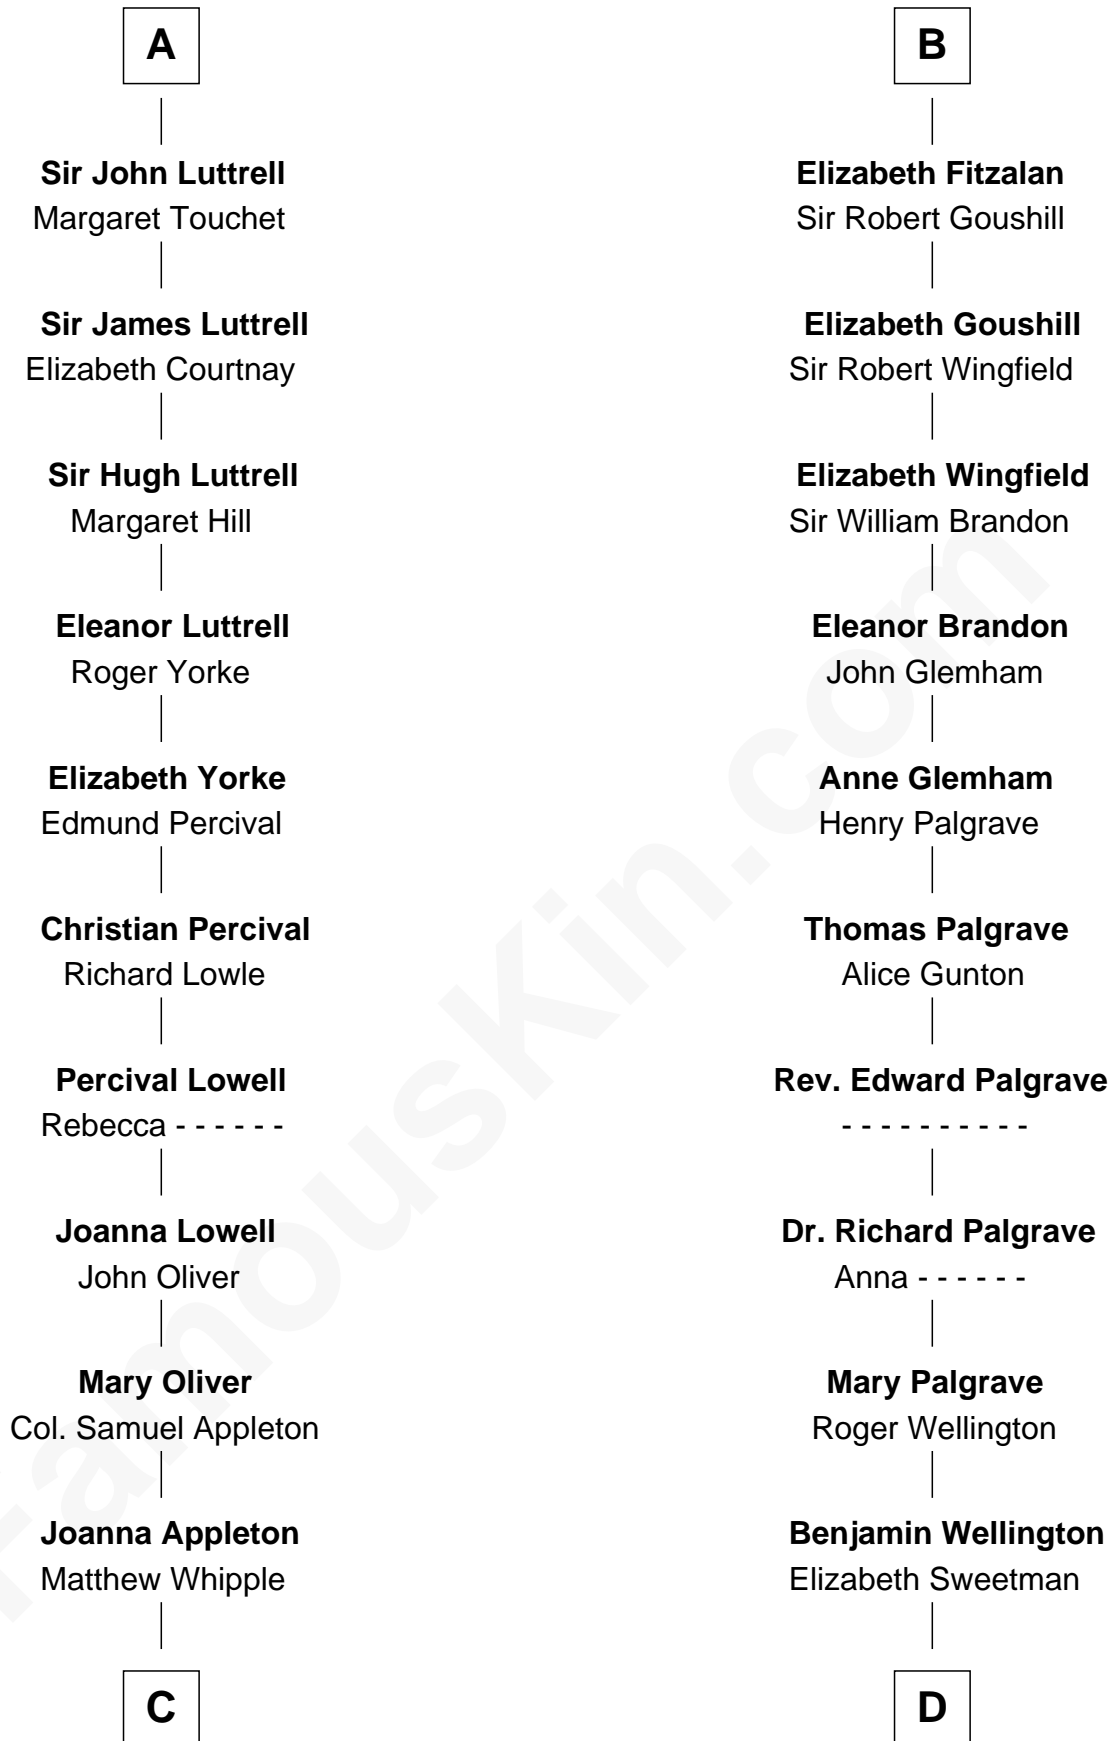

FamousKin.com

Relationship Chart of General William Whipple

Signer of the Declaration of Independence

18th cousin 3 times removed of

Shubael D. Childs

Founder of S.D. Childs & Company

C

William Whipple

Mary Cutts

General William Whipple

Signer of Declaration of Independence

D

Elizabeth Wellington

John Fay

Benjamin Fay

Martha Miles