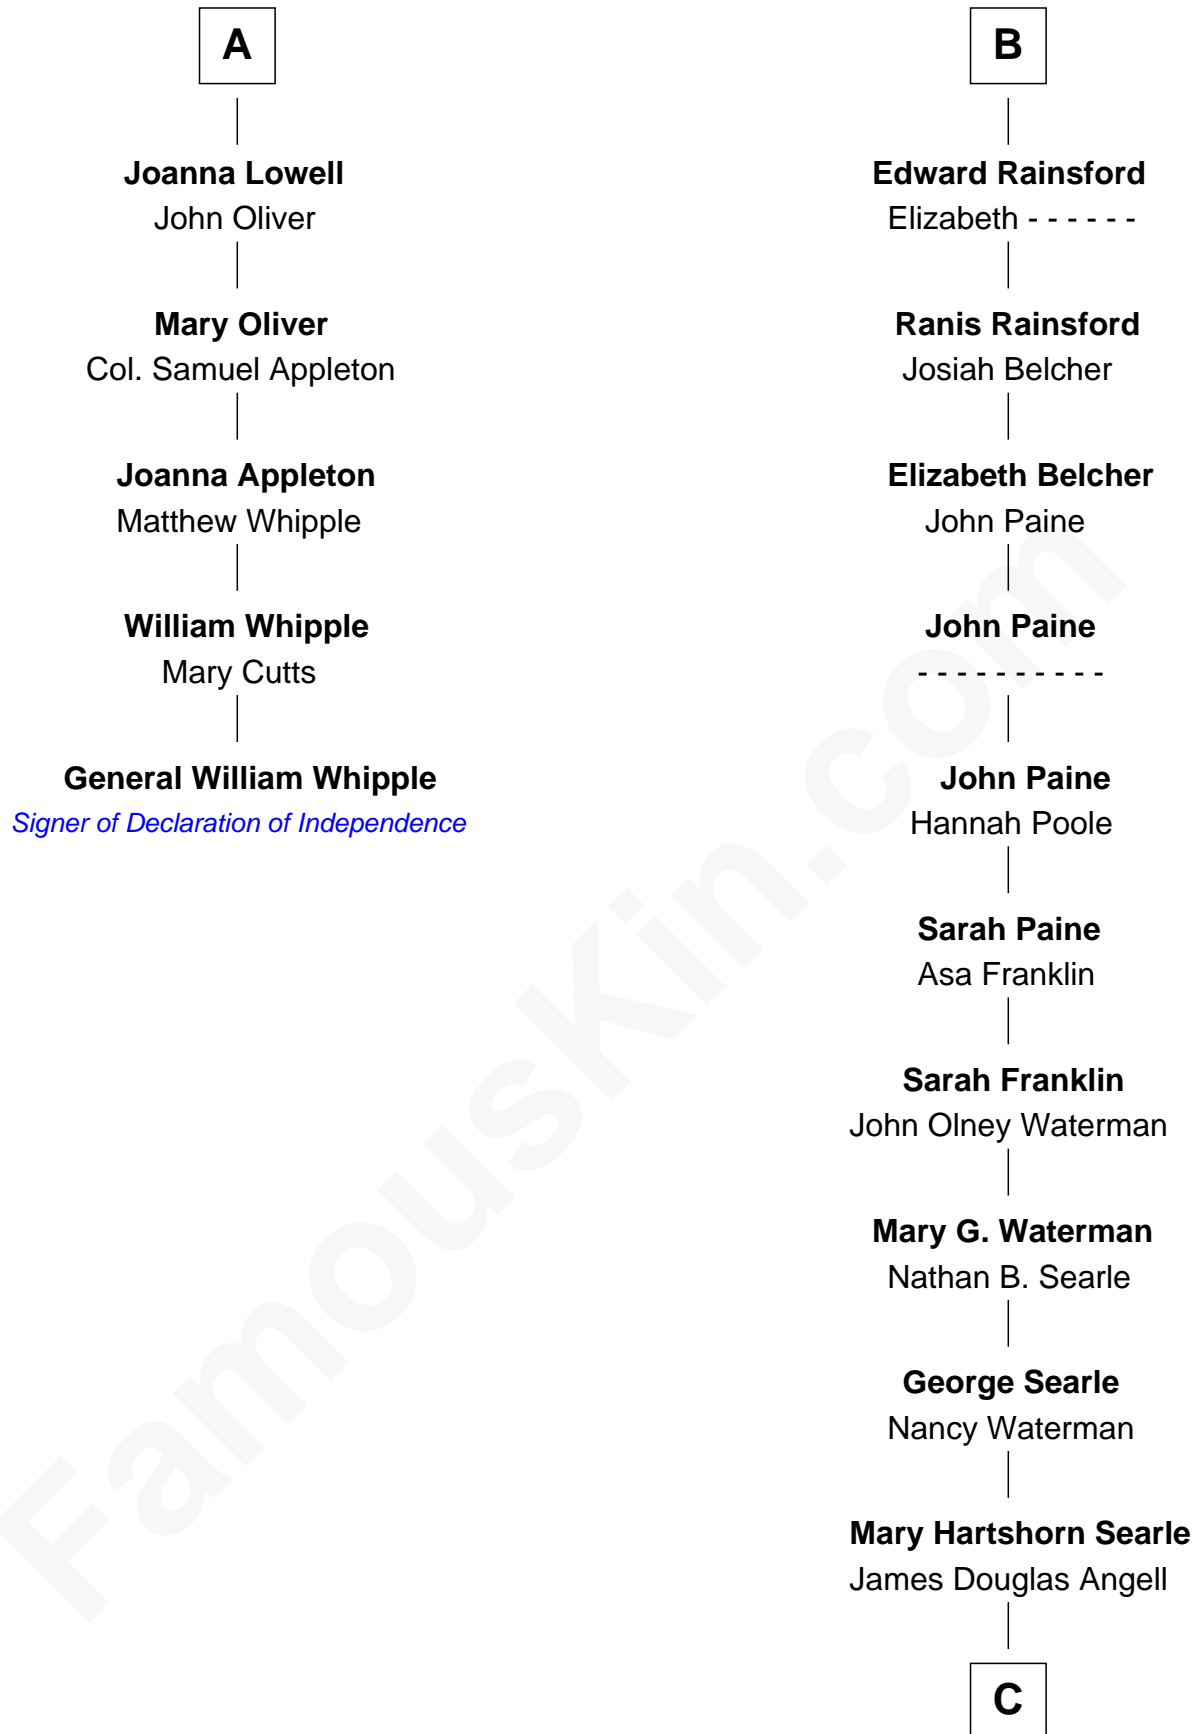

### General William Whipple

Signer of the Declaration of Independence

11th cousin 8 times removed of

**David Angell**

TV Producer - 9/11 Victim

**Sir Walter Hungerford**

Katherine Peverell

**Elizabeth Hungerford**

Edmund Percival

**Christian Percival**

Richard Lowle

**Percival Lowell**

Rebecca - - - - -

**A**

**Sir Robert Hungerford**

Margaret Botreaux

**Eleanor Hungerford**

Sir John White

**Robert White**

Margaret Gainsford

**Margaret White**

John Kirton

**Stephen Kirton**

Margaret Offley

**Thomas Kirton**

Mary Sadler

**Mary Kirton**

Robert Rainsford

**B**

**C**

**Harris Marion Angell**

Mary Ann Hughes