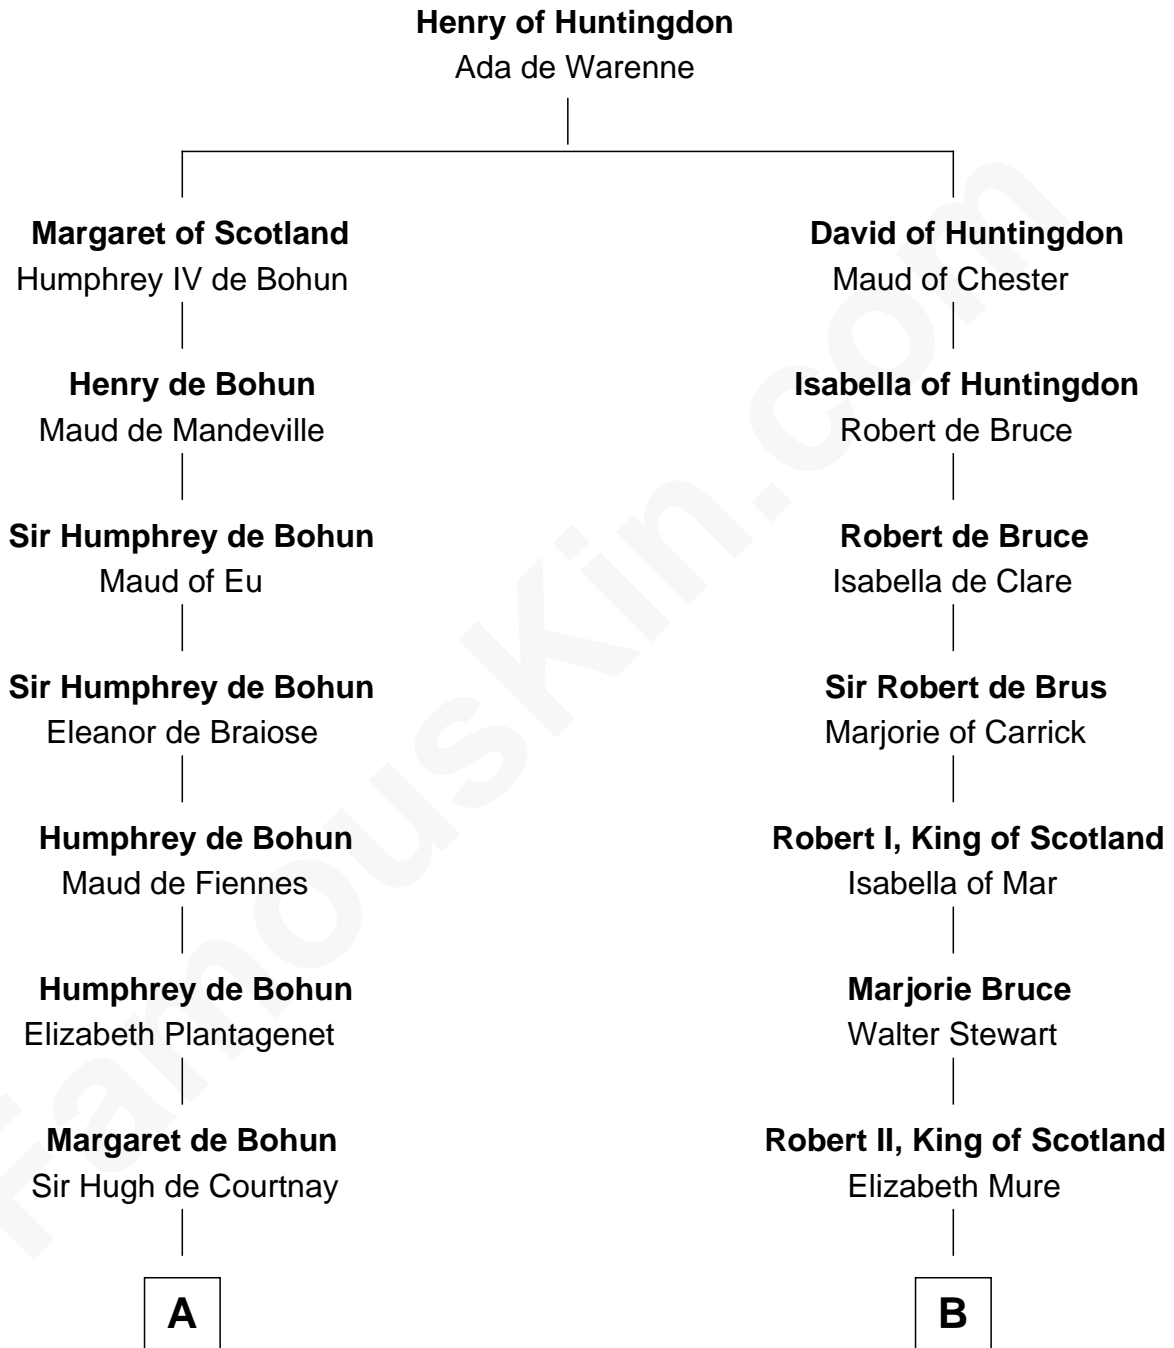

## Relationship Chart of

### General William Whipple

*Signer of the Declaration of Independence*

20th cousin 1 time removed of

**Alexander Hamilton**

*1st U.S. Secretary of the Treasury*

**C**

**Mary Oliver**  
Col. Samuel Appleton