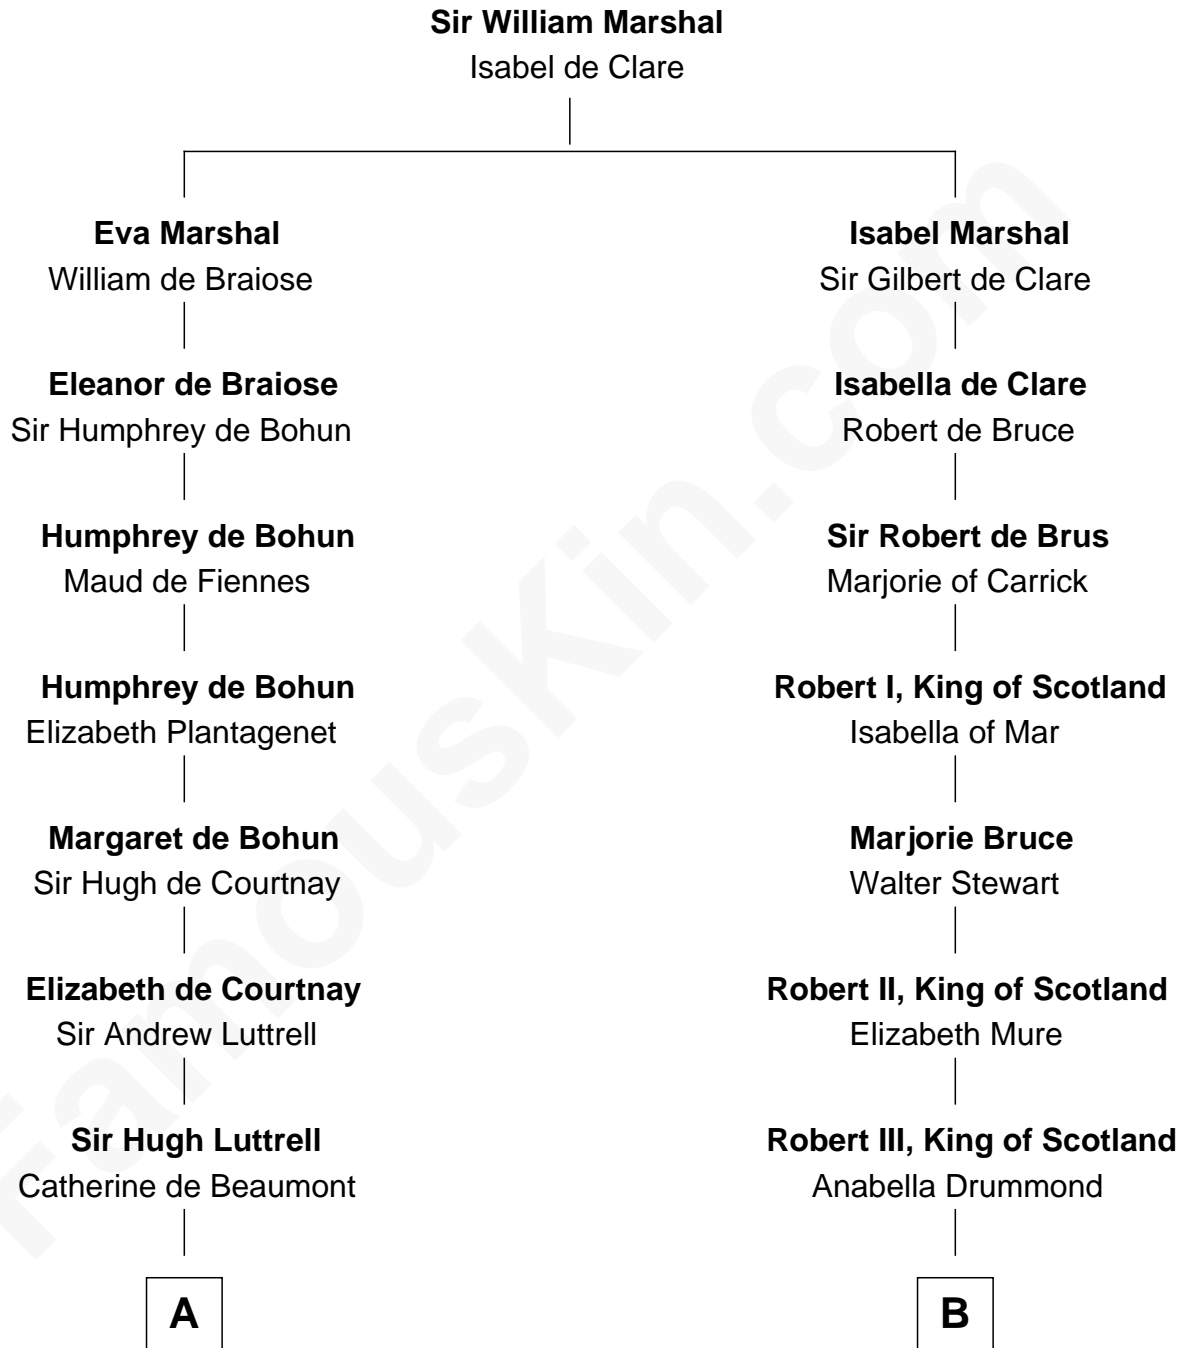

FamousKin.com

Relationship Chart of General William Whipple

Signer of the Declaration of Independence

18th cousin 2 times removed of

Alexander Hamilton

1st U.S. Secretary of the Treasury

C

William Whipple

Mary Cutts

General William Whipple

Signer of Declaration of Independence

D

Rebecca Cunningham

John Hamilton

Alexander Hamilton

Elizabeth Pollock