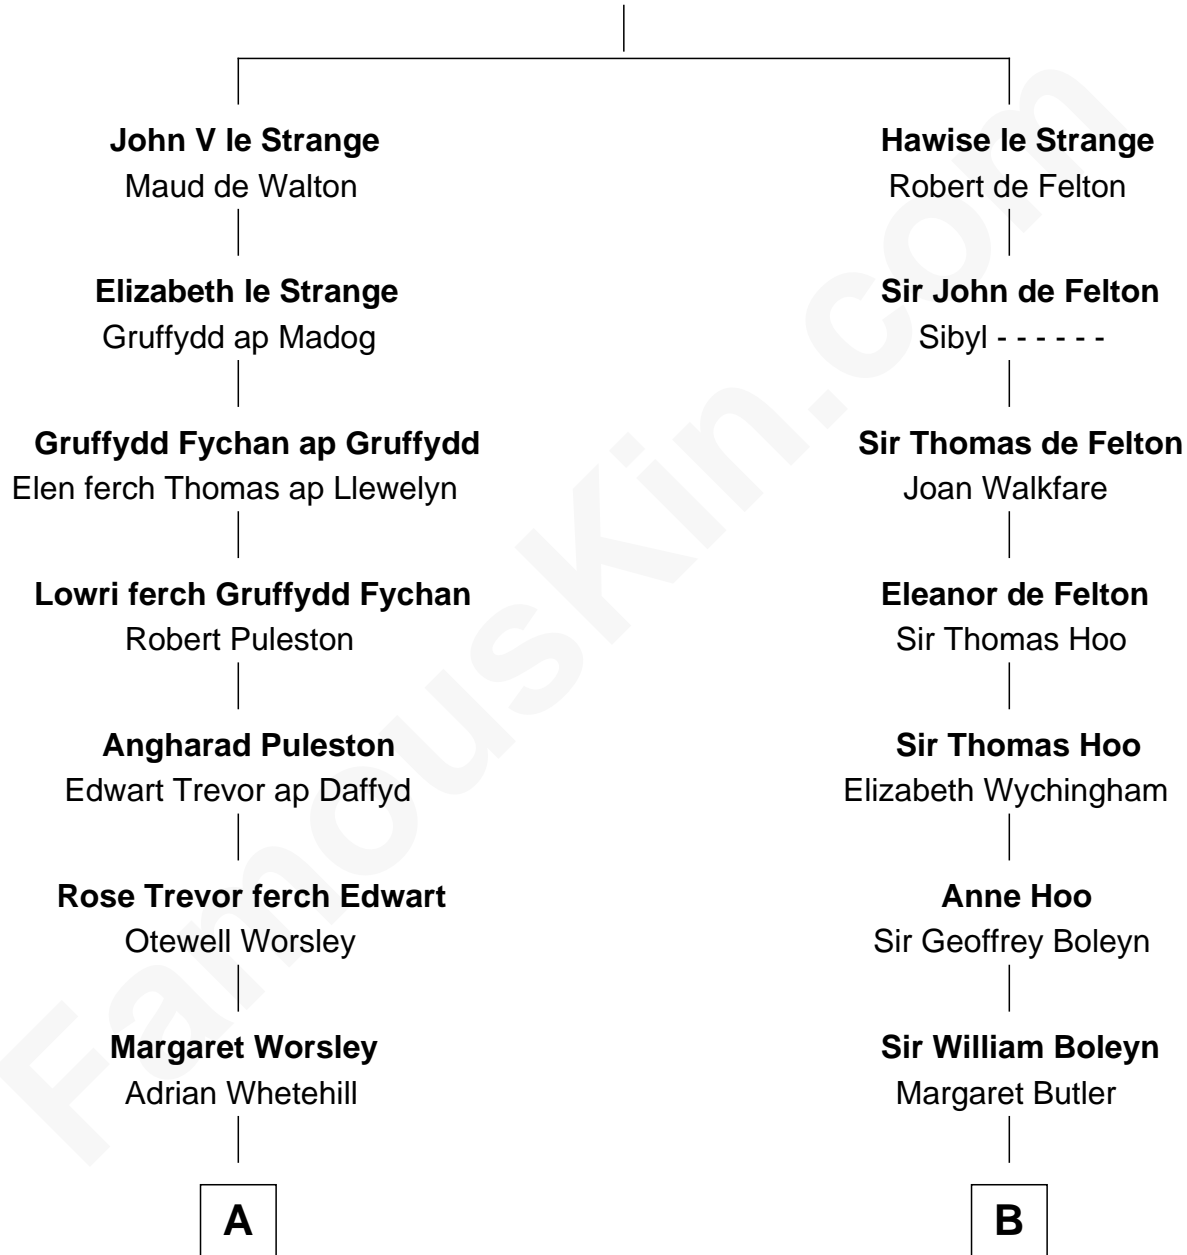

FamousKin.com

Relationship Chart of

General William Whipple

Signer of the Declaration of Independence

14th cousin 7 times removed of

Princess Diana

Princess of Wales

John IV le Strange

Joan de Somery

C

Frederick Spencer

Adelaide Horatia Elizabeth Seymour

Charles Robert Spencer

Margaret Baring

Albert Edward John Spencer

Cynthia Elinor Beatrix Hamilton

Edward John Spencer

Frances Ruth Burke Roche

Princess Diana

Princess of Wales

FamousKin.com