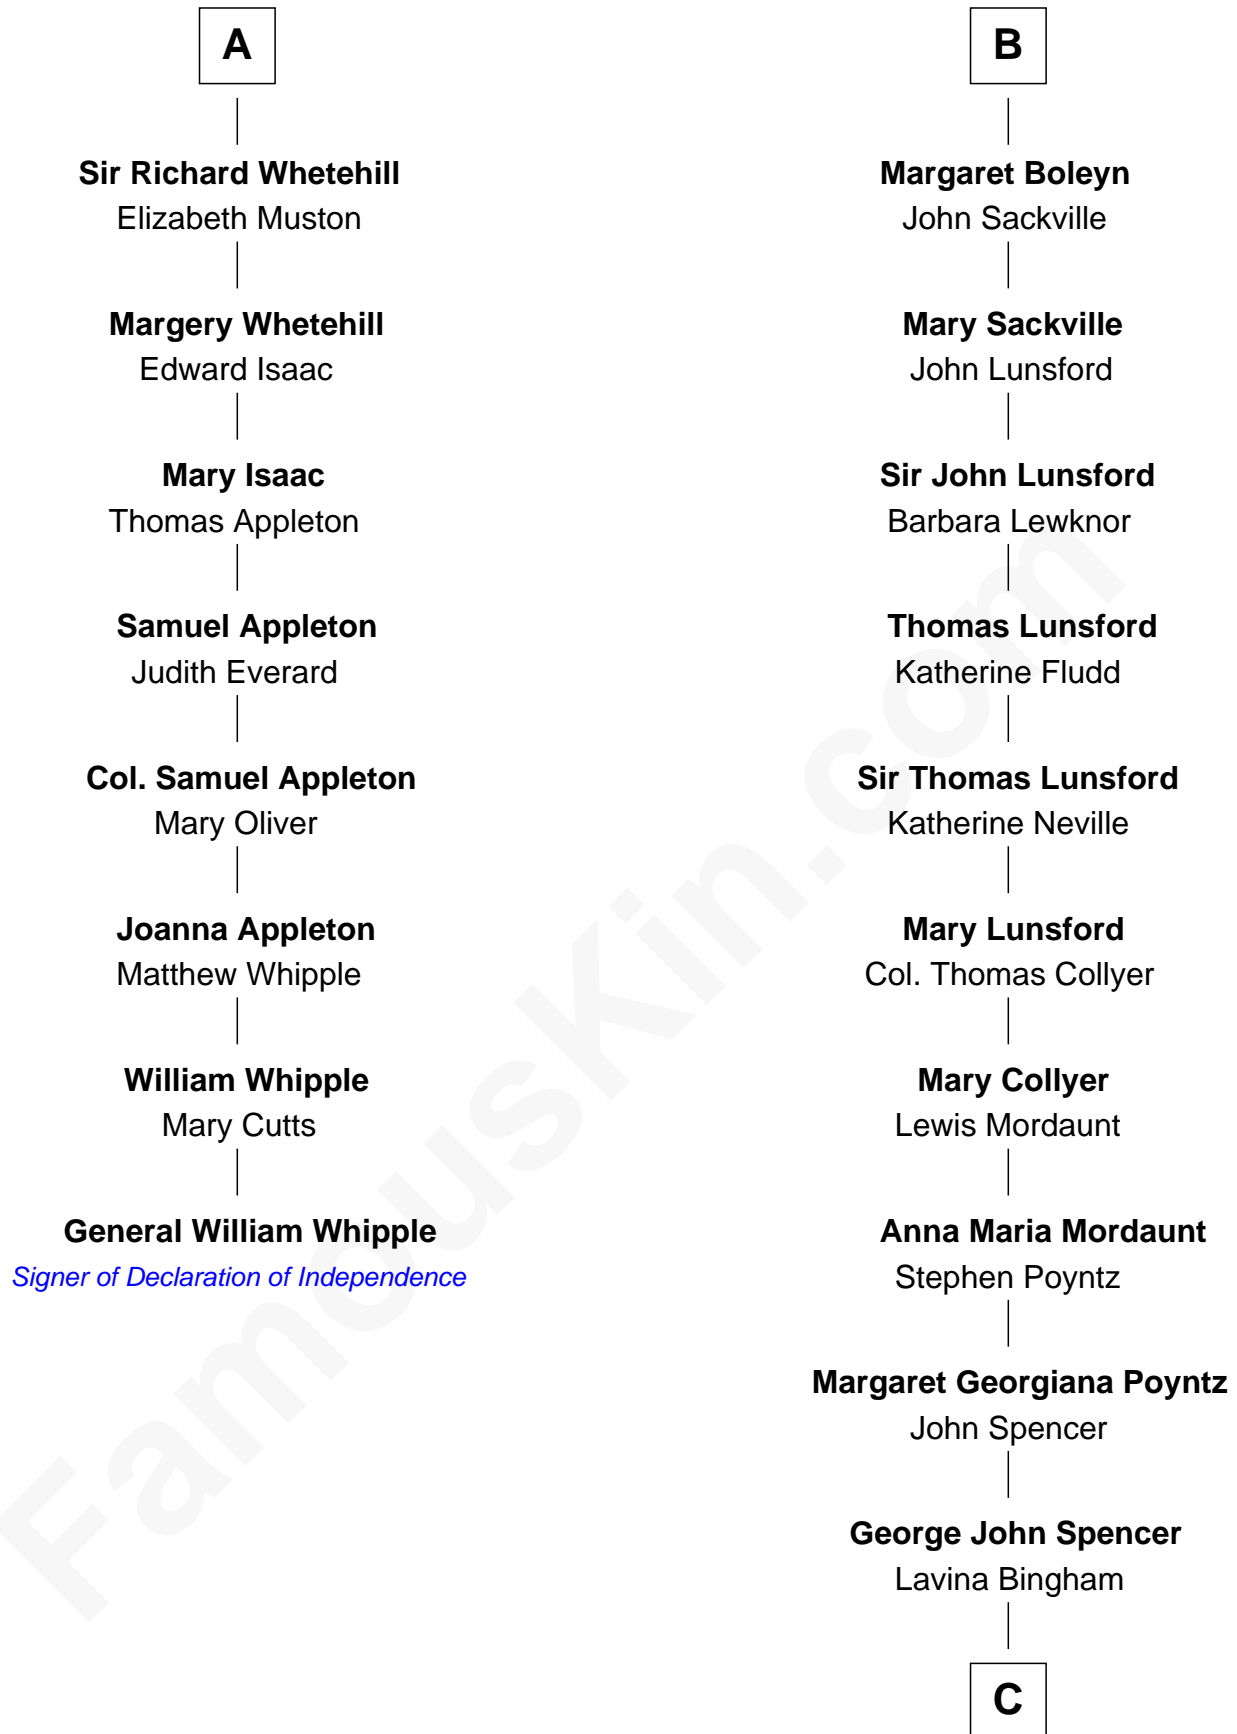

FamousKin.com

Relationship Chart of

General William Whipple

Signer of the Declaration of Independence

14th cousin 7 times removed of

Princess Diana

Princess of Wales

John IV le Strange

Joan de Somery

C

Frederick Spencer

Adelaide Horatia Elizabeth Seymour

Charles Robert Spencer

Margaret Baring

Albert Edward John Spencer

Cynthia Elinor Beatrix Hamilton

Edward John Spencer

Frances Ruth Burke Roche

Princess Diana

Princess of Wales

FamousKin.com