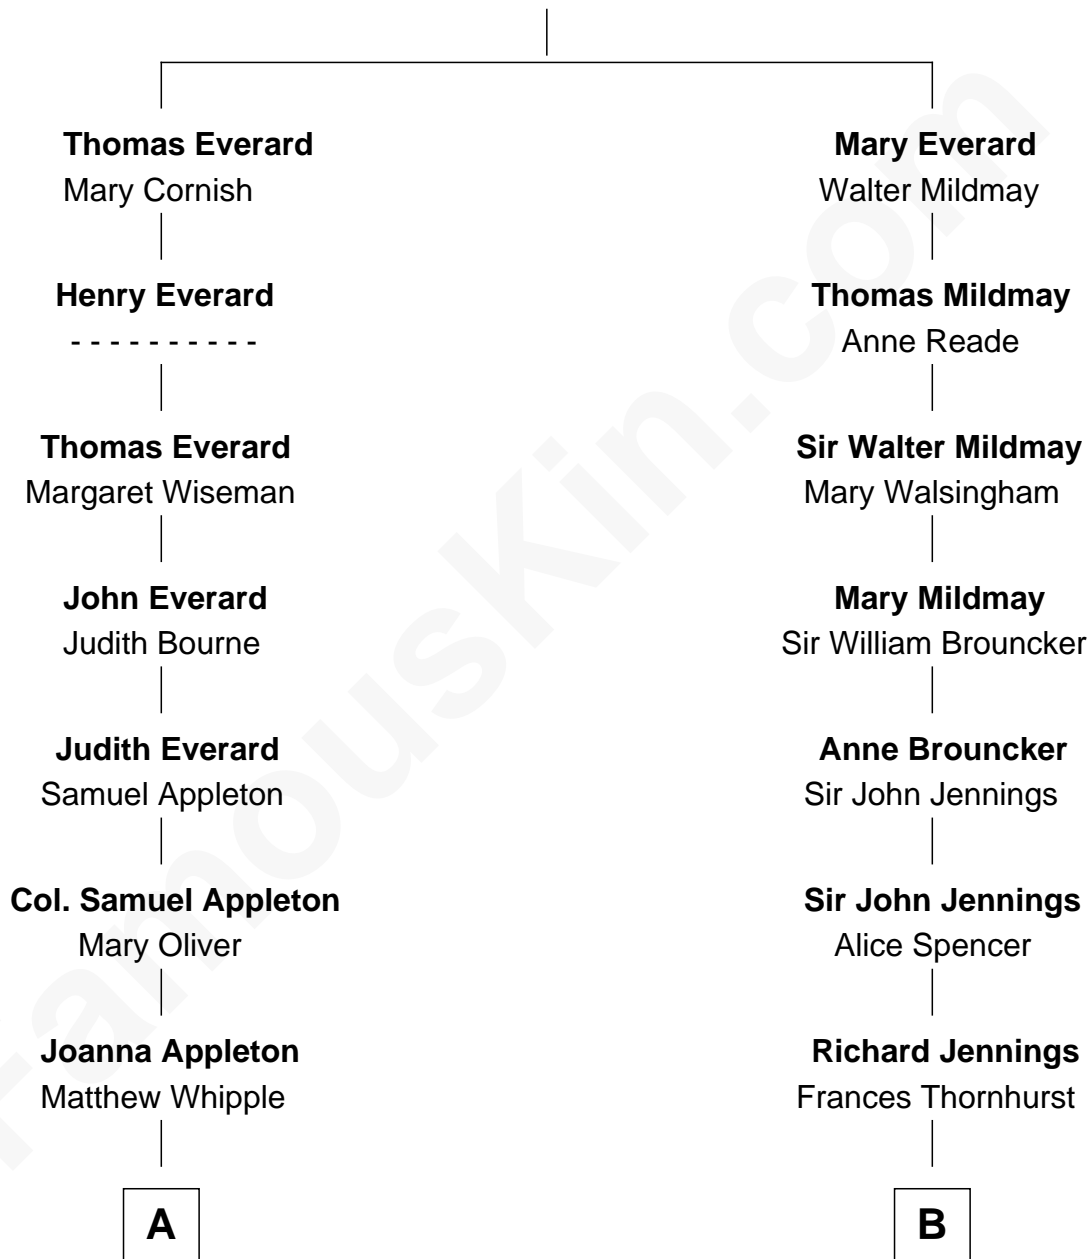

## Relationship Chart of

### General William Whipple

*Signer of the Declaration of Independence*

8th cousin 9 times removed of

**Prince William**

*Prince of Wales*

**John Everard**

William photo by [InSapphoWeTrust](#) [\(CC BY-SA 2.0\)](#)