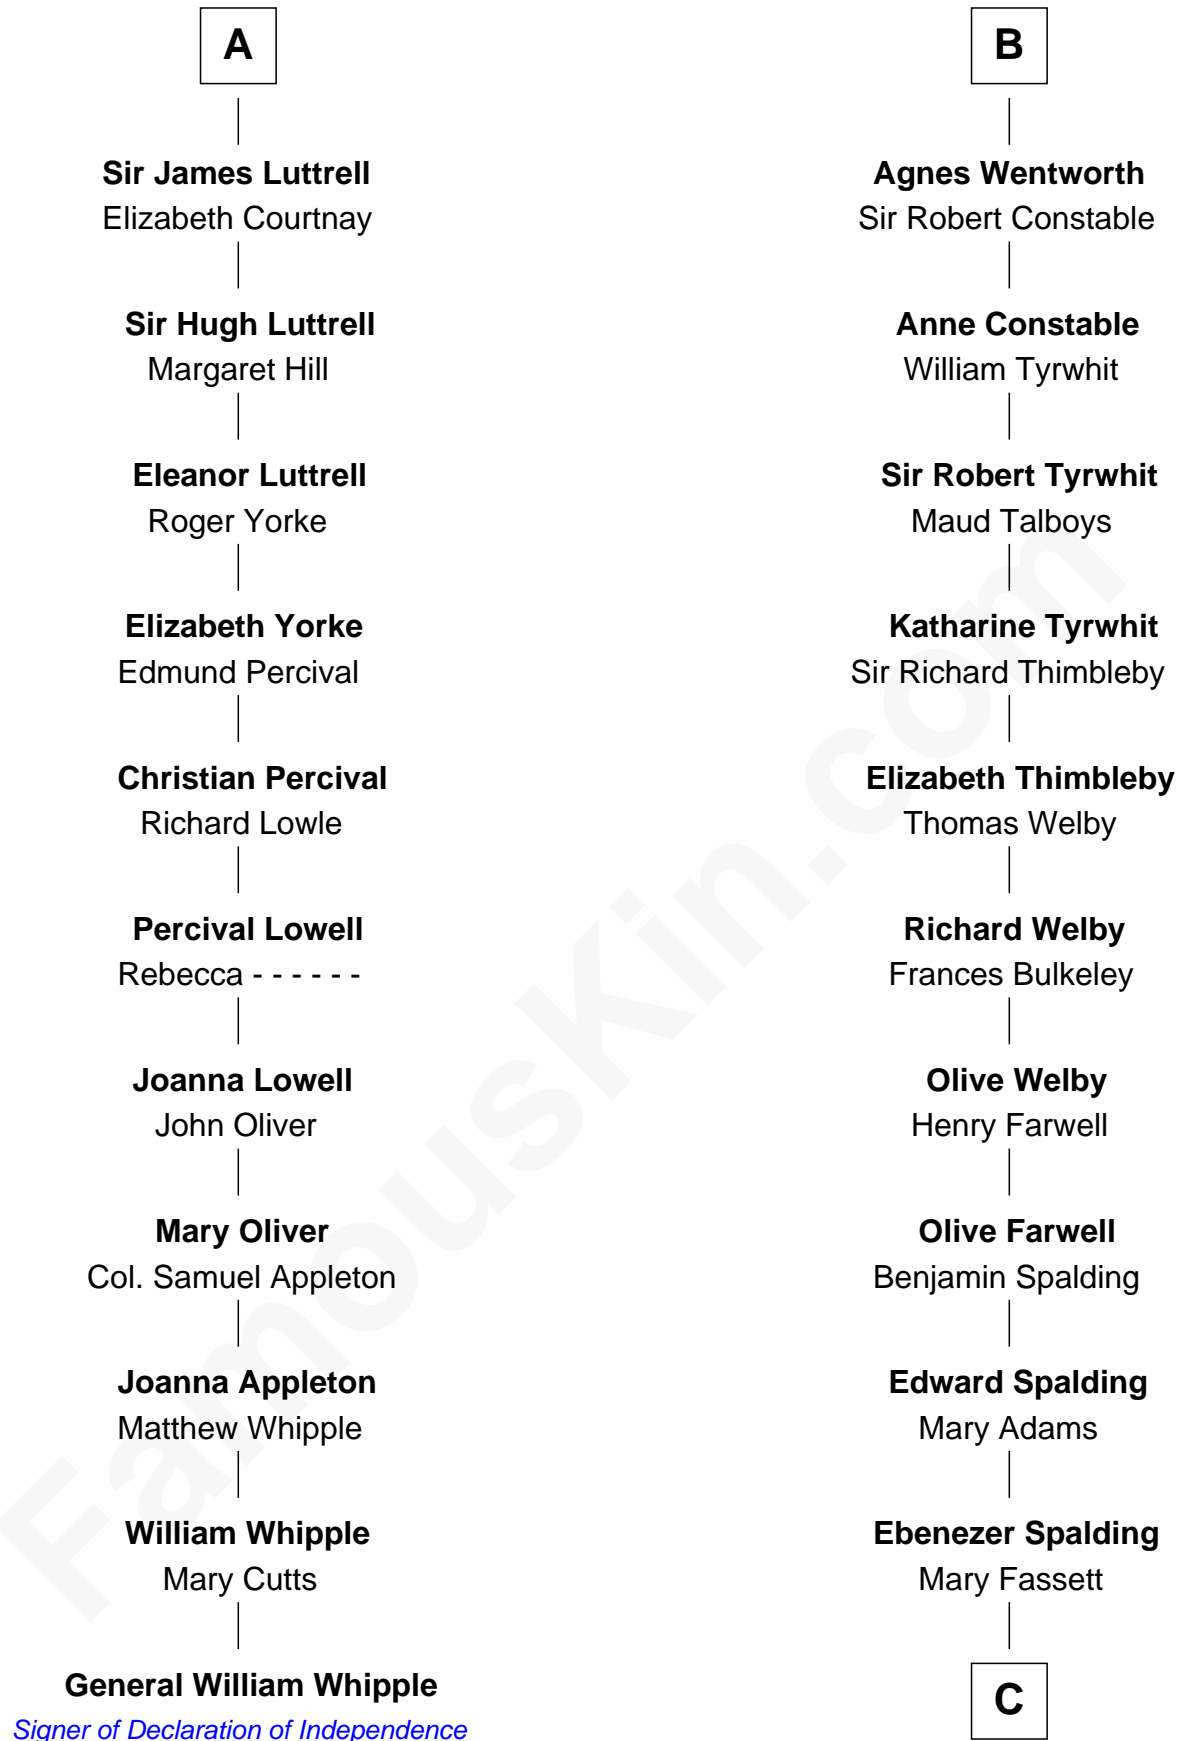

## Relationship Chart of General William Whipple

*Signer of the Declaration of Independence*

17th cousin 3 times removed of

**William Rufus Day**

*36th U.S. Secretary of State*

**William de Braiose**

Eva Marshal

**Eleanor de Braiose**  
Sir Humphrey de Bohun

**Humphrey de Bohun**  
Maud de Fiennes

**Humphrey de Bohun**  
Elizabeth Plantagenet

**Margaret de Bohun**  
Sir Hugh de Courtnay

**Elizabeth de Courtnay**  
Sir Andrew Luttrell

**Sir Hugh Luttrell**  
Catherine de Beaumont

**Sir John Luttrell**  
Margaret Touchet

**A**

**Eve de Braiose**  
Sir William de Cantilupe

**Milicent de Cantilupe**  
Eudo la Zouche

**Sir William la Zouche**  
Maud Lovel

**Milicent la Zouche**  
Sir William Deincourt

**Margaret Deincourt**  
Sir Robert de Tibetot

**Elizabeth de Tibetot**  
Sir Philip le Despencer

**Margery Despencer**  
Sir Roger Wentworth

**B**

**C**

**Dr. Rufus Spalding**