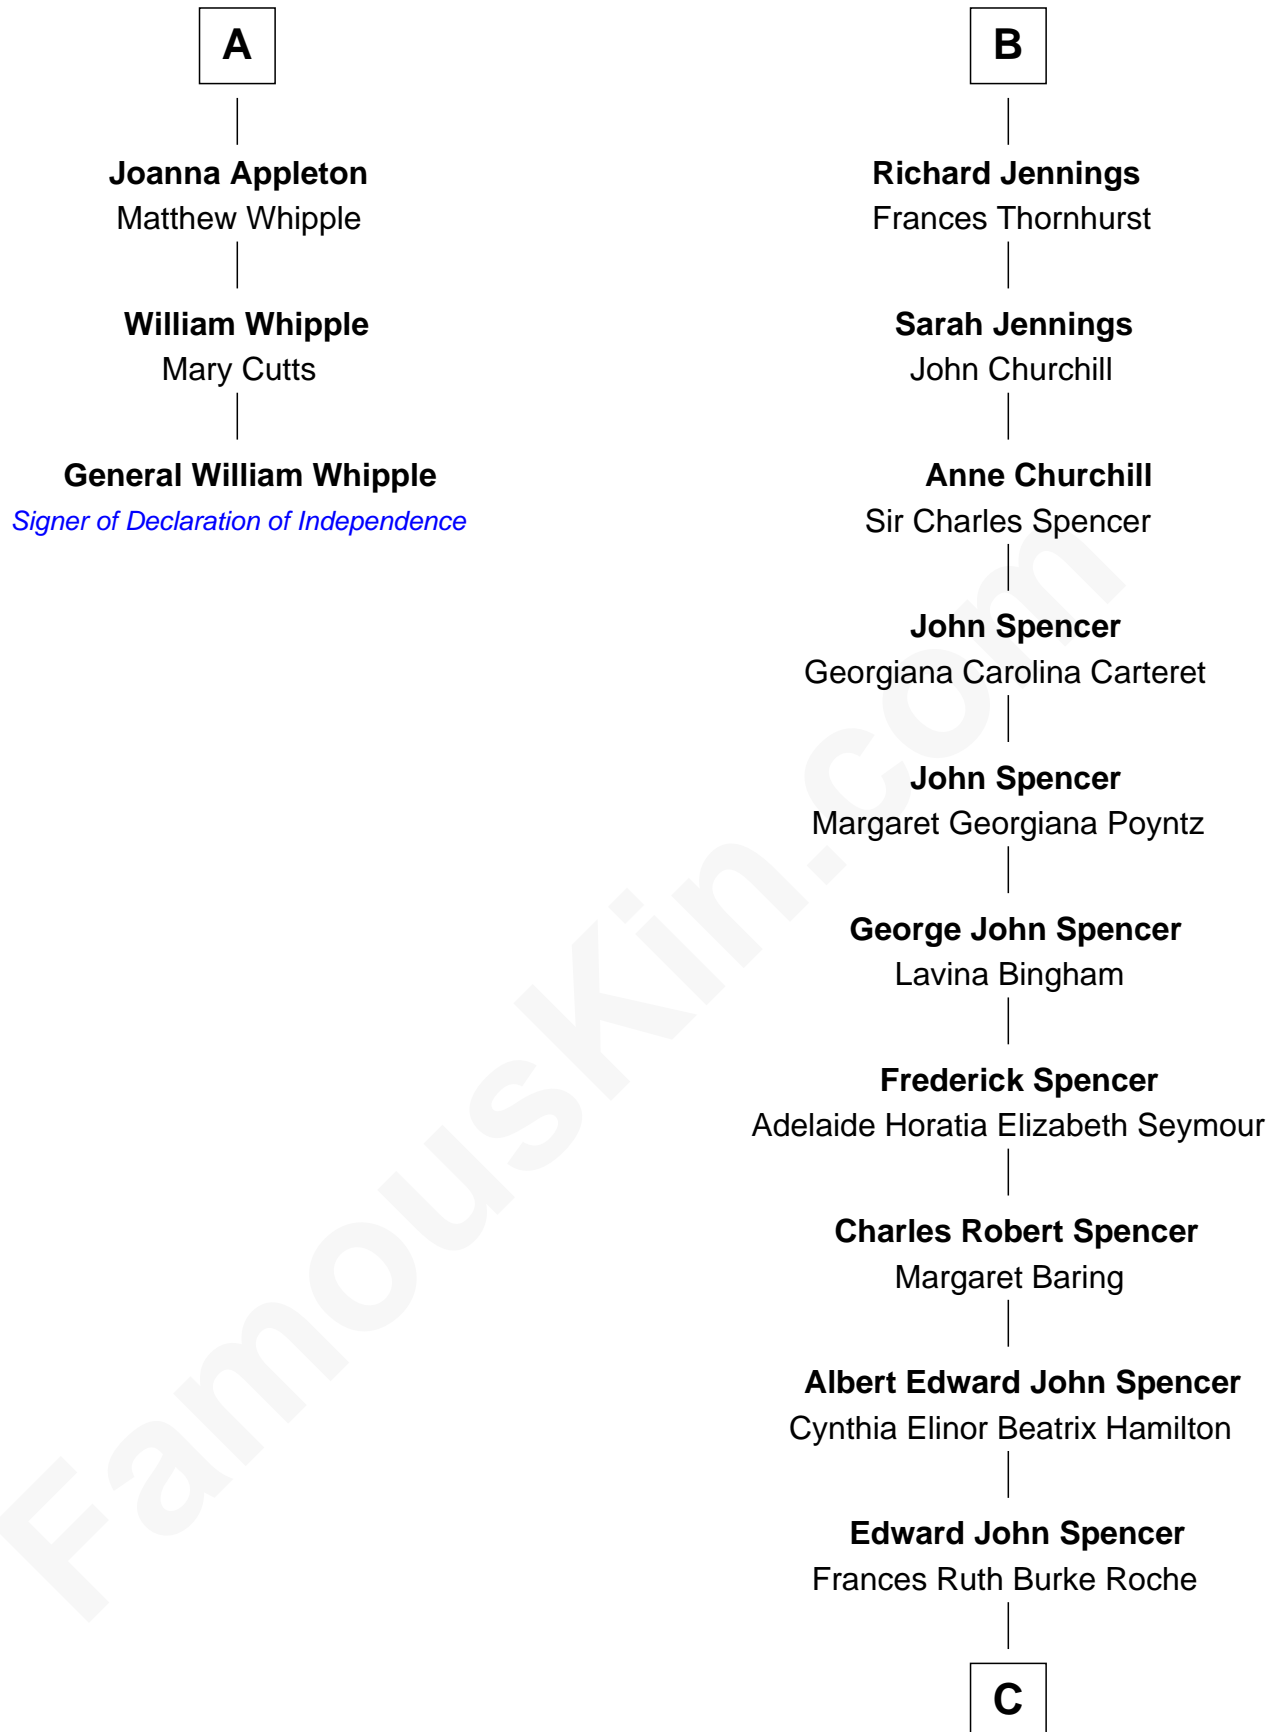

FamousKin.com

Relationship Chart of

General William Whipple

Signer of the Declaration of Independence

9th cousin 9 times removed of

Prince Harry
Duke of Sussex

John Cornish

C

Princess Diana Frances Spencer
Charles III, King of the United Kingdom

Prince Harry
Duke of Sussex

FamousKin.com