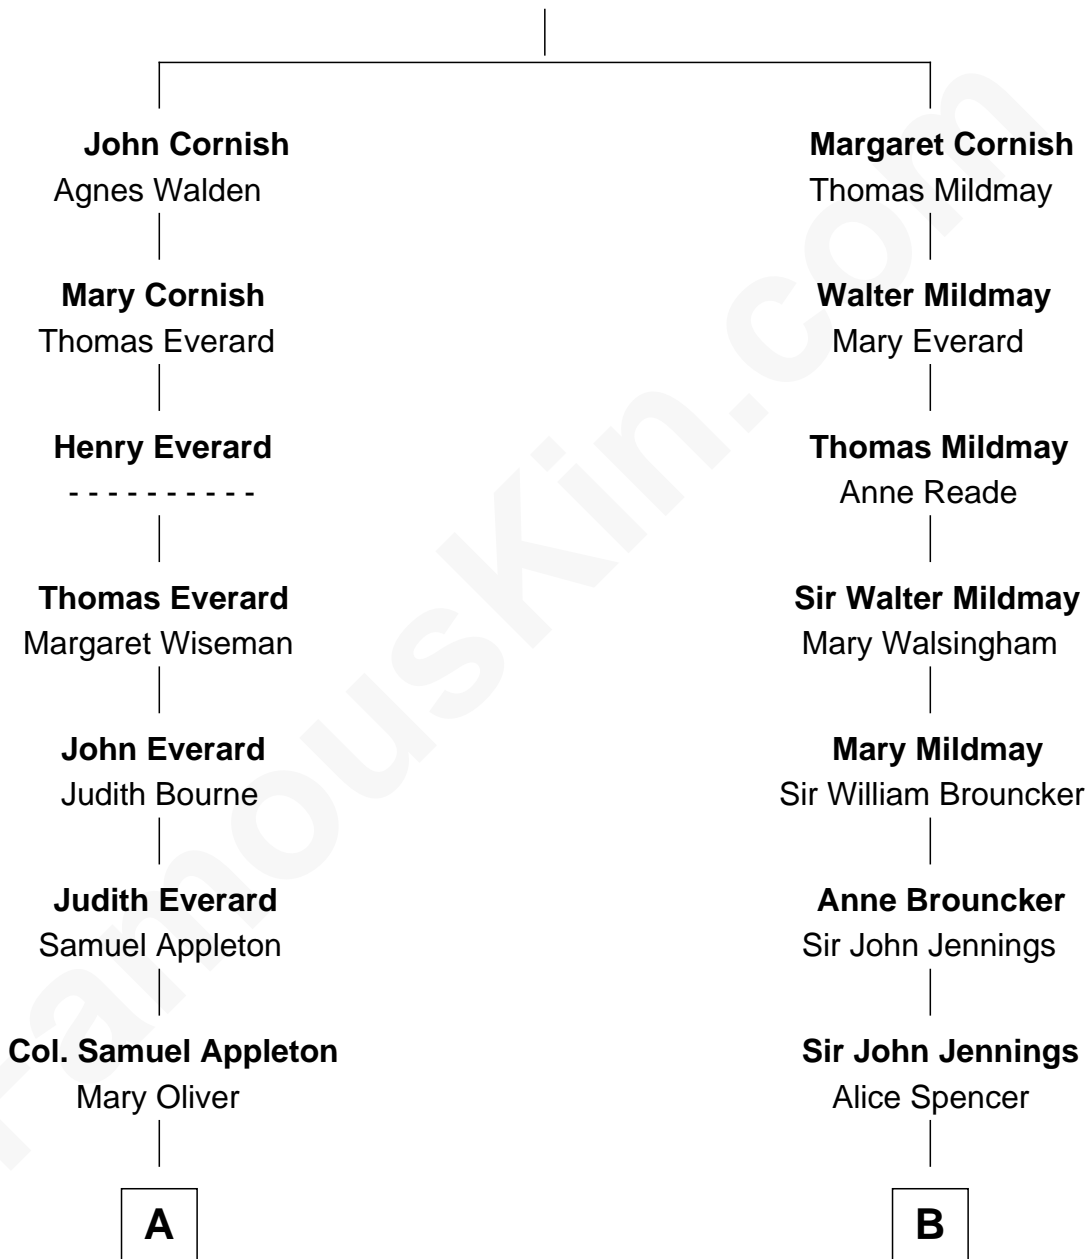

FamousKin.com

Relationship Chart of

General William Whipple

Signer of the Declaration of Independence

9th cousin 9 times removed of

Prince Harry
Duke of Sussex

John Cornish

C

Princess Diana Frances Spencer
Charles III, King of the United Kingdom

Prince Harry
Duke of Sussex

FamousKin.com