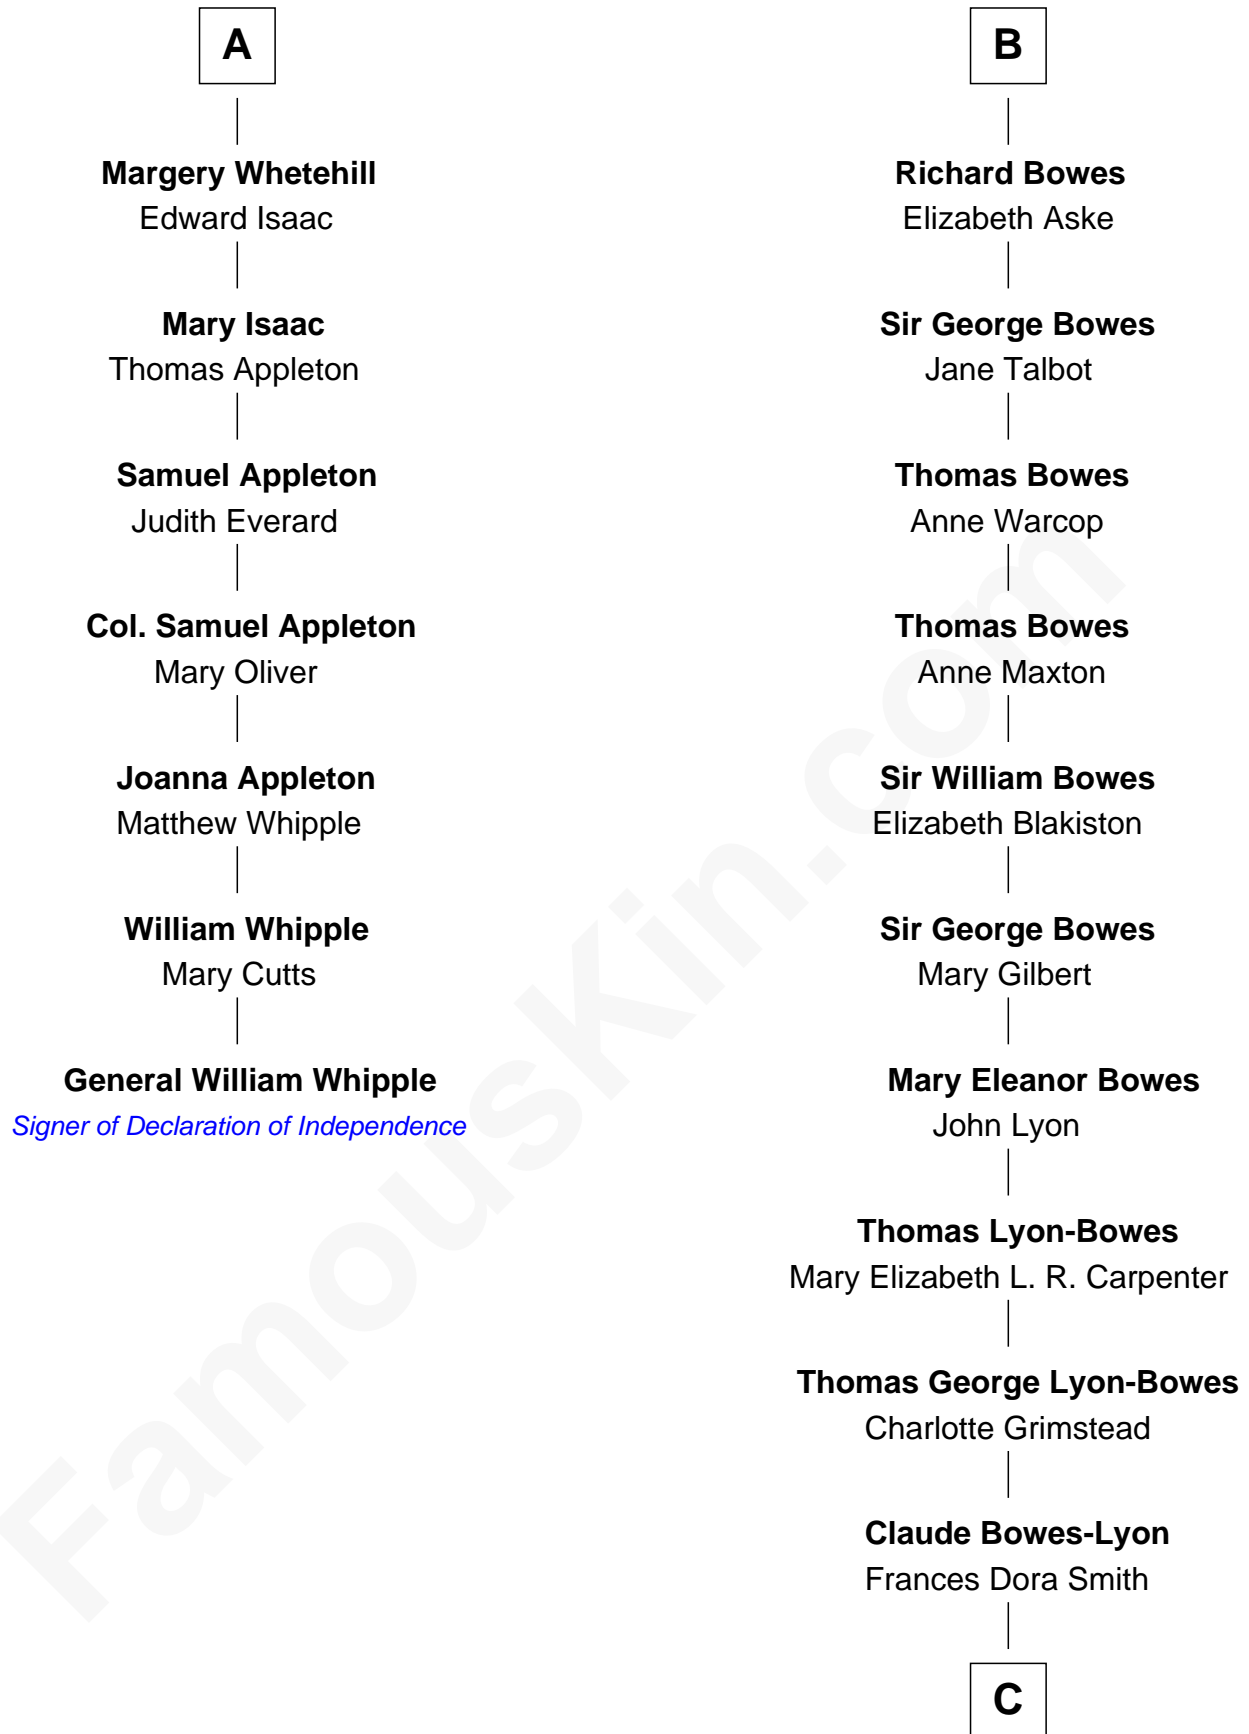

FamousKin.com

Relationship Chart of

General William Whipple

Signer of the Declaration of Independence

13th cousin 8 times removed of

Prince Harry
Duke of Sussex

John V le Strange
Maud de Walton

C

Claude George Bowes-Lyon
Cecilia Nina Cavendish-Bentinck

Elizabeth Bowes-Lyon
George VI, King of the United Kingdom

Elizabeth II, Queen of the United Kingdom
Prince Philip of Edinburgh

Charles III, King of the United Kingdom
Princess Diana Frances Spencer