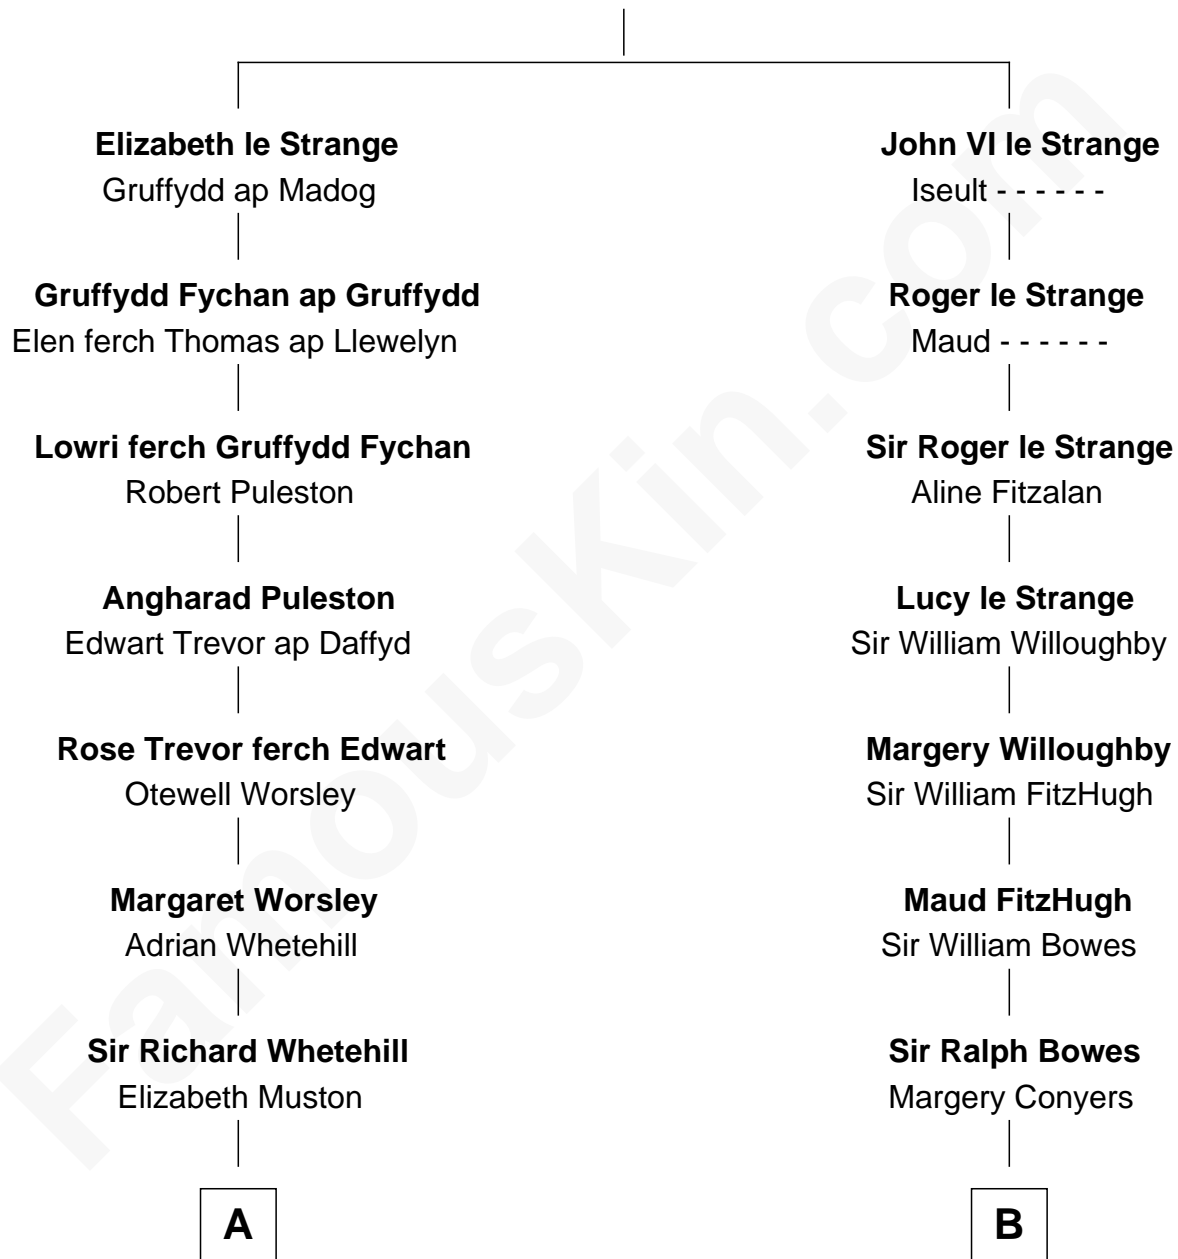

FamousKin.com

Relationship Chart of

General William Whipple

Signer of the Declaration of Independence

13th cousin 8 times removed of

Prince Harry
Duke of Sussex

John V le Strange
Maud de Walton

C

Claude George Bowes-Lyon
Cecilia Nina Cavendish-Bentinck

Elizabeth Bowes-Lyon
George VI, King of the United Kingdom

Elizabeth II, Queen of the United Kingdom
Prince Philip of Edinburgh

Charles III, King of the United Kingdom
Princess Diana Frances Spencer