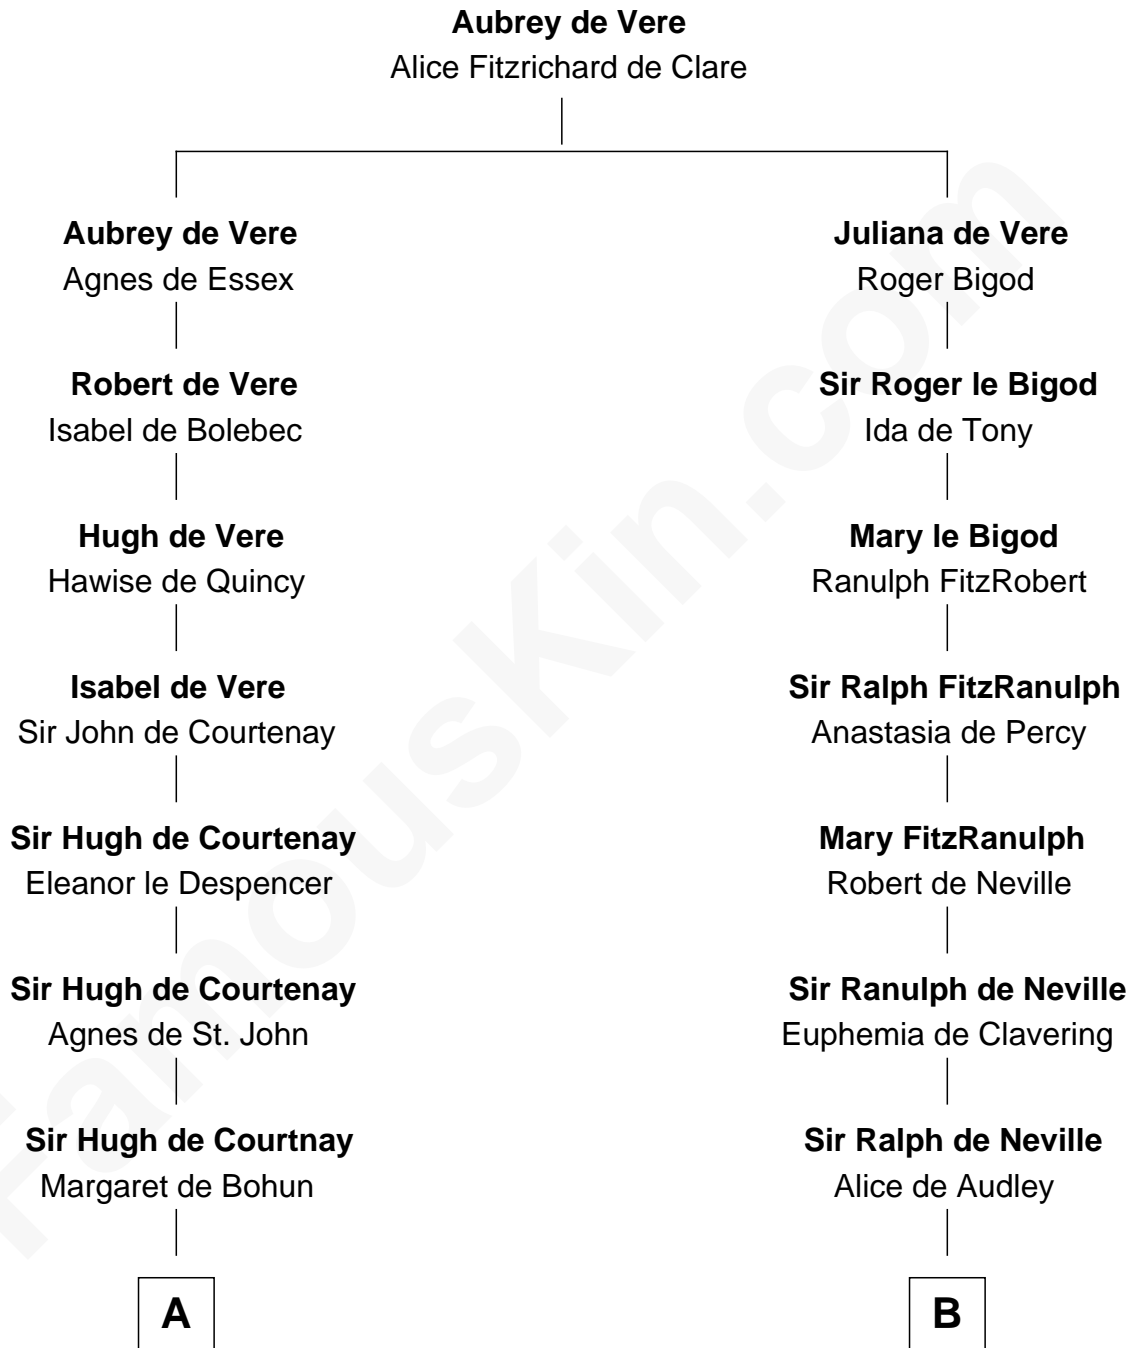

FamousKin.com

Relationship Chart of

General William Whipple

Signer of the Declaration of Independence

20th cousin 1 time removed of

Harriet Martineau

Author of The Hour and the Man