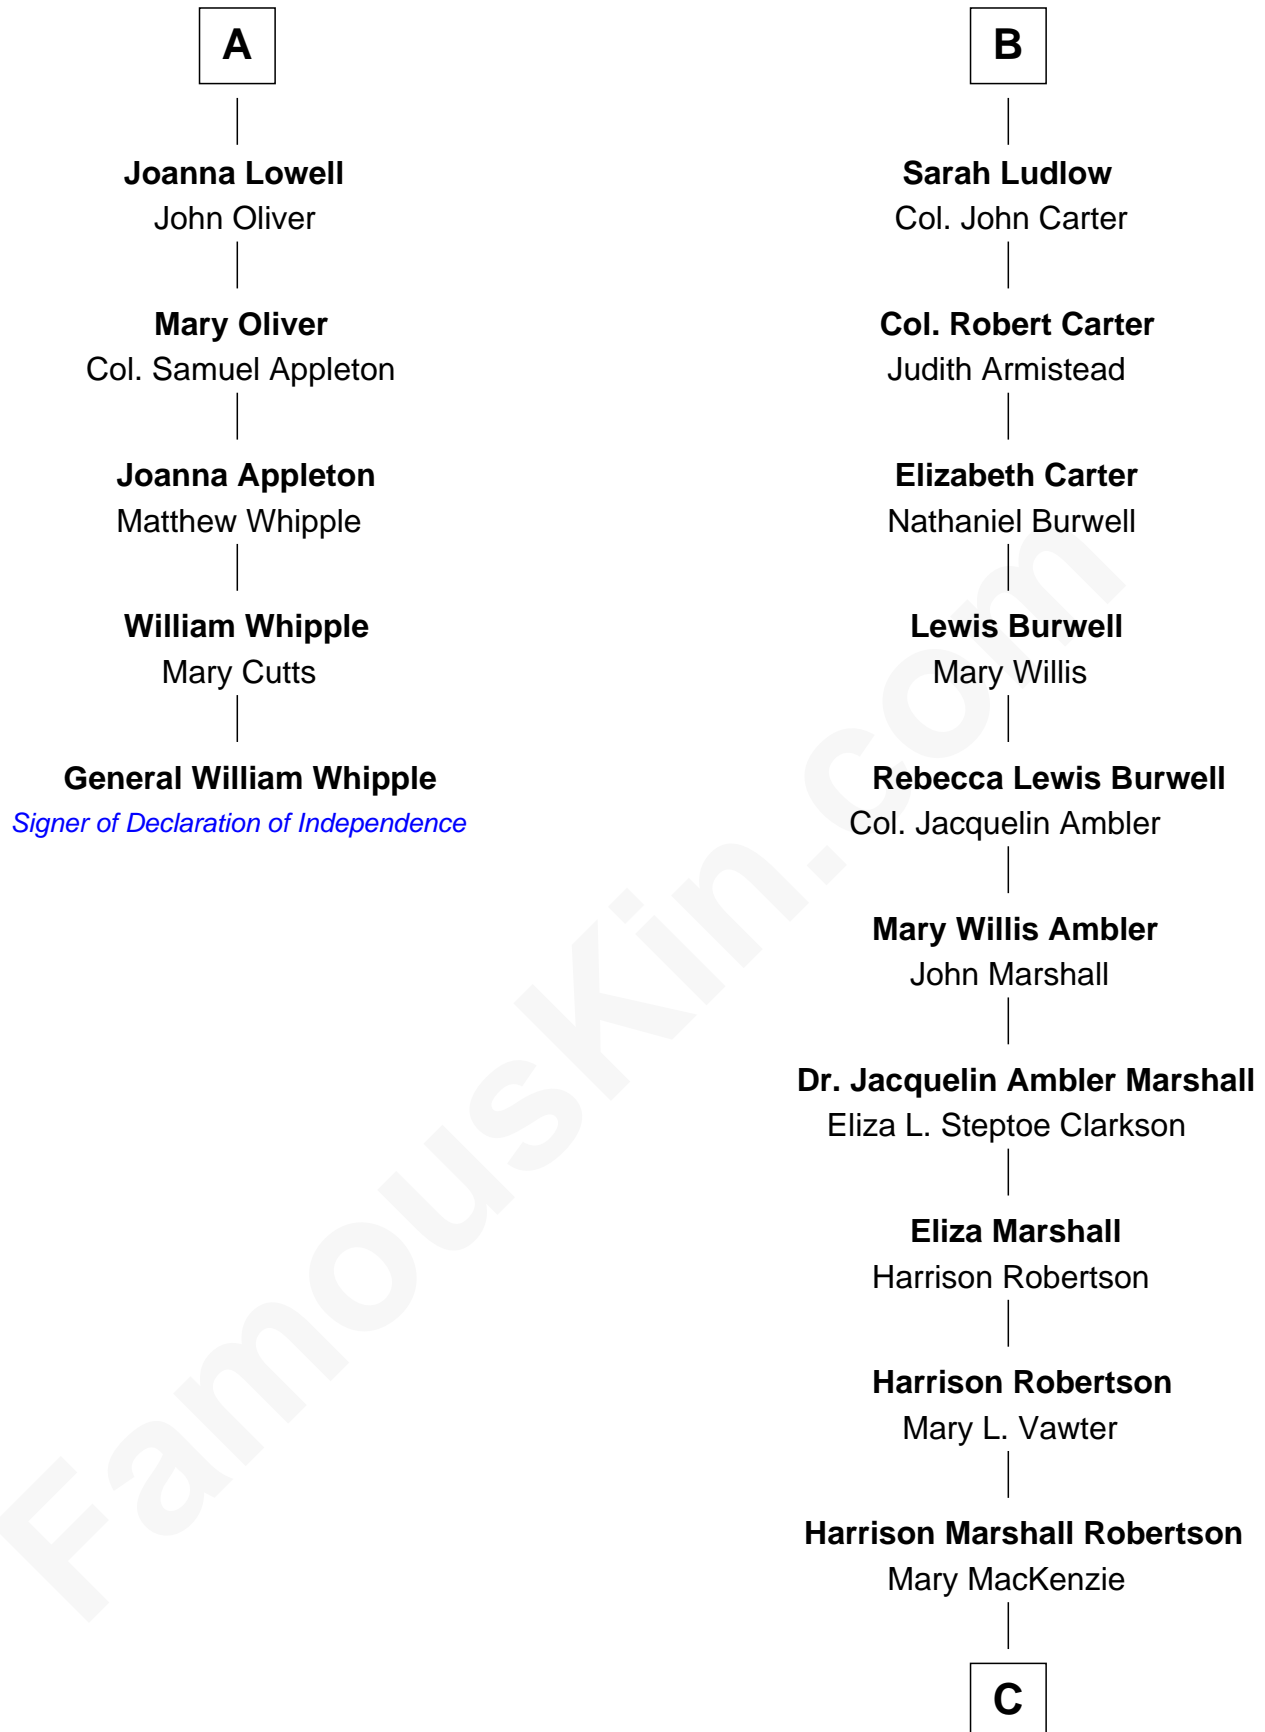

FamousKin.com

Relationship Chart of

General William Whipple

Signer of the Declaration of Independence

11th cousin 7 times removed of

Mary Chapin Carpenter

Singer and Songwriter

C

Mary Bowie Robertson
Chapin Carpenter

Mary Chapin Carpenter
Singer and Songwriter

FamousKin.com