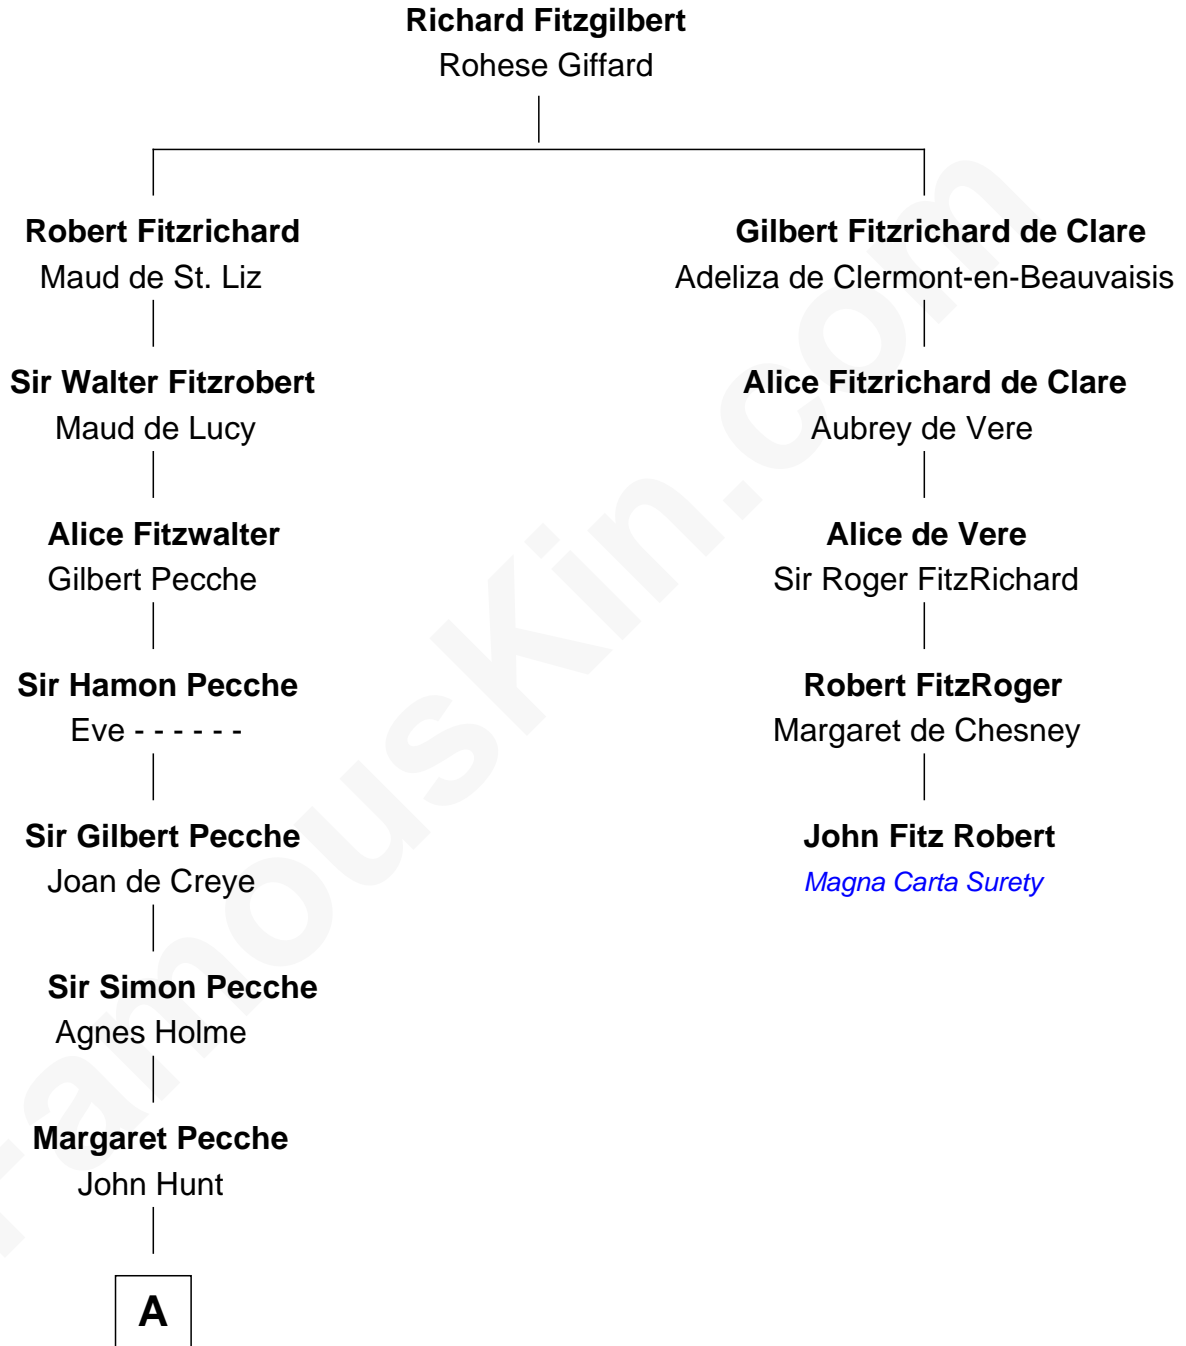

# FamousKin.com

## Relationship Chart of

### General William Whipple

Signer of the Declaration of Independence

4th cousin 14 times removed of

**John Fitz Robert**  
Magna Carta Surety

**B**

William Whipple

Mary Cutts

**General William Whipple**