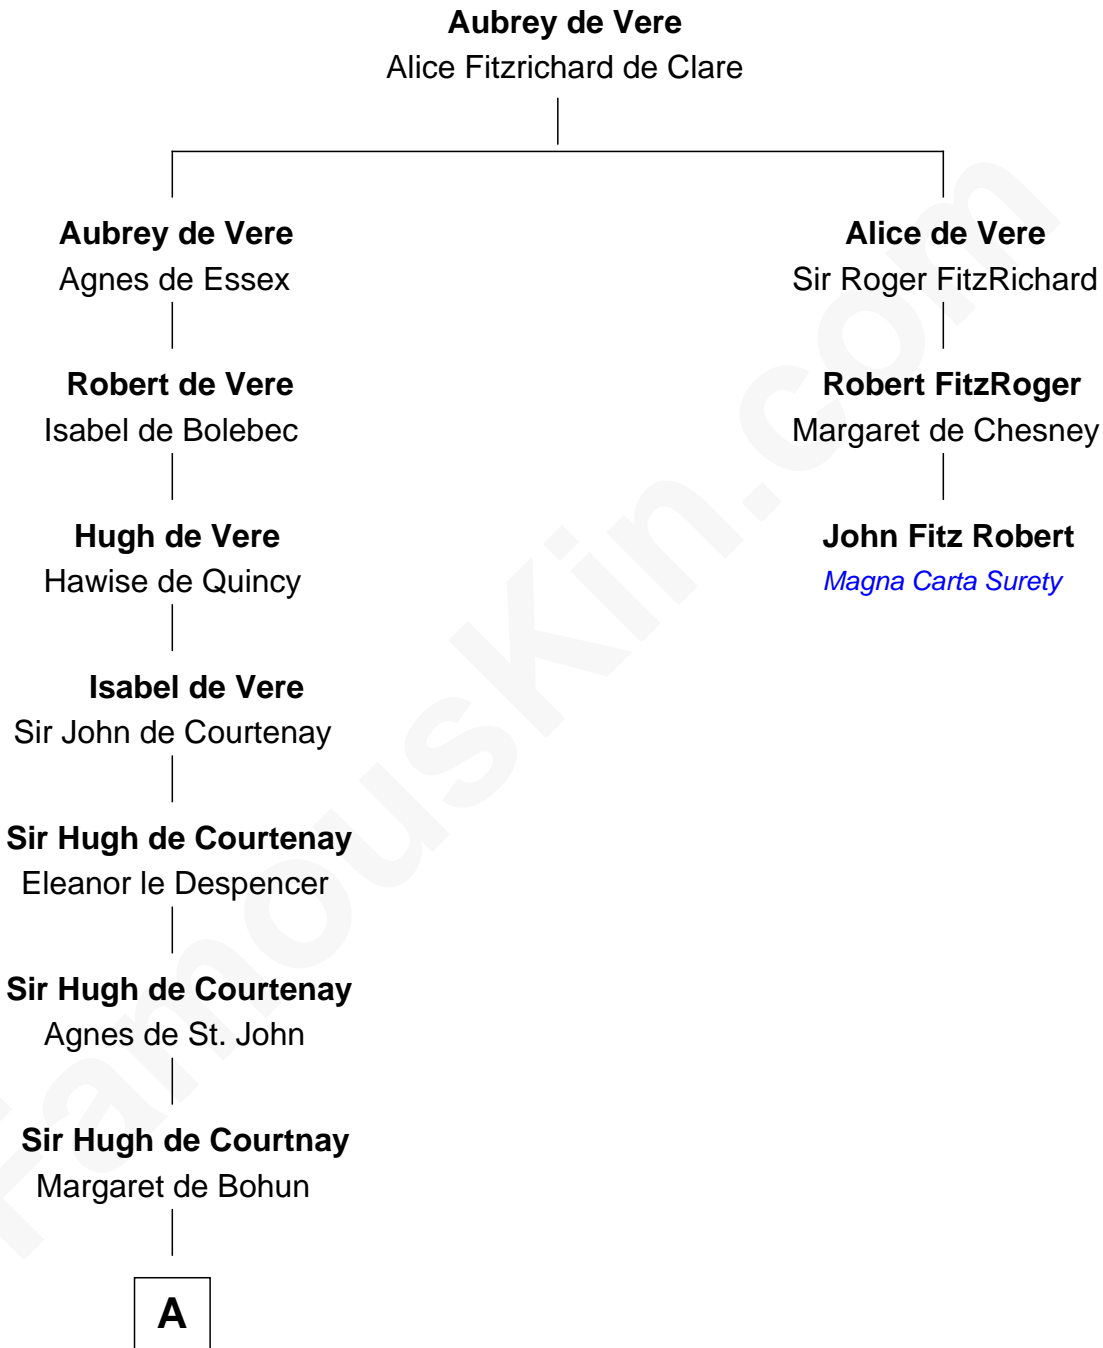

FamousKin.com

Relationship Chart of

General William Whipple

Signer of the Declaration of Independence

2nd cousin 18 times removed of

John Fitz Robert
Magna Carta Surety

A

Elizabeth de Courtnay