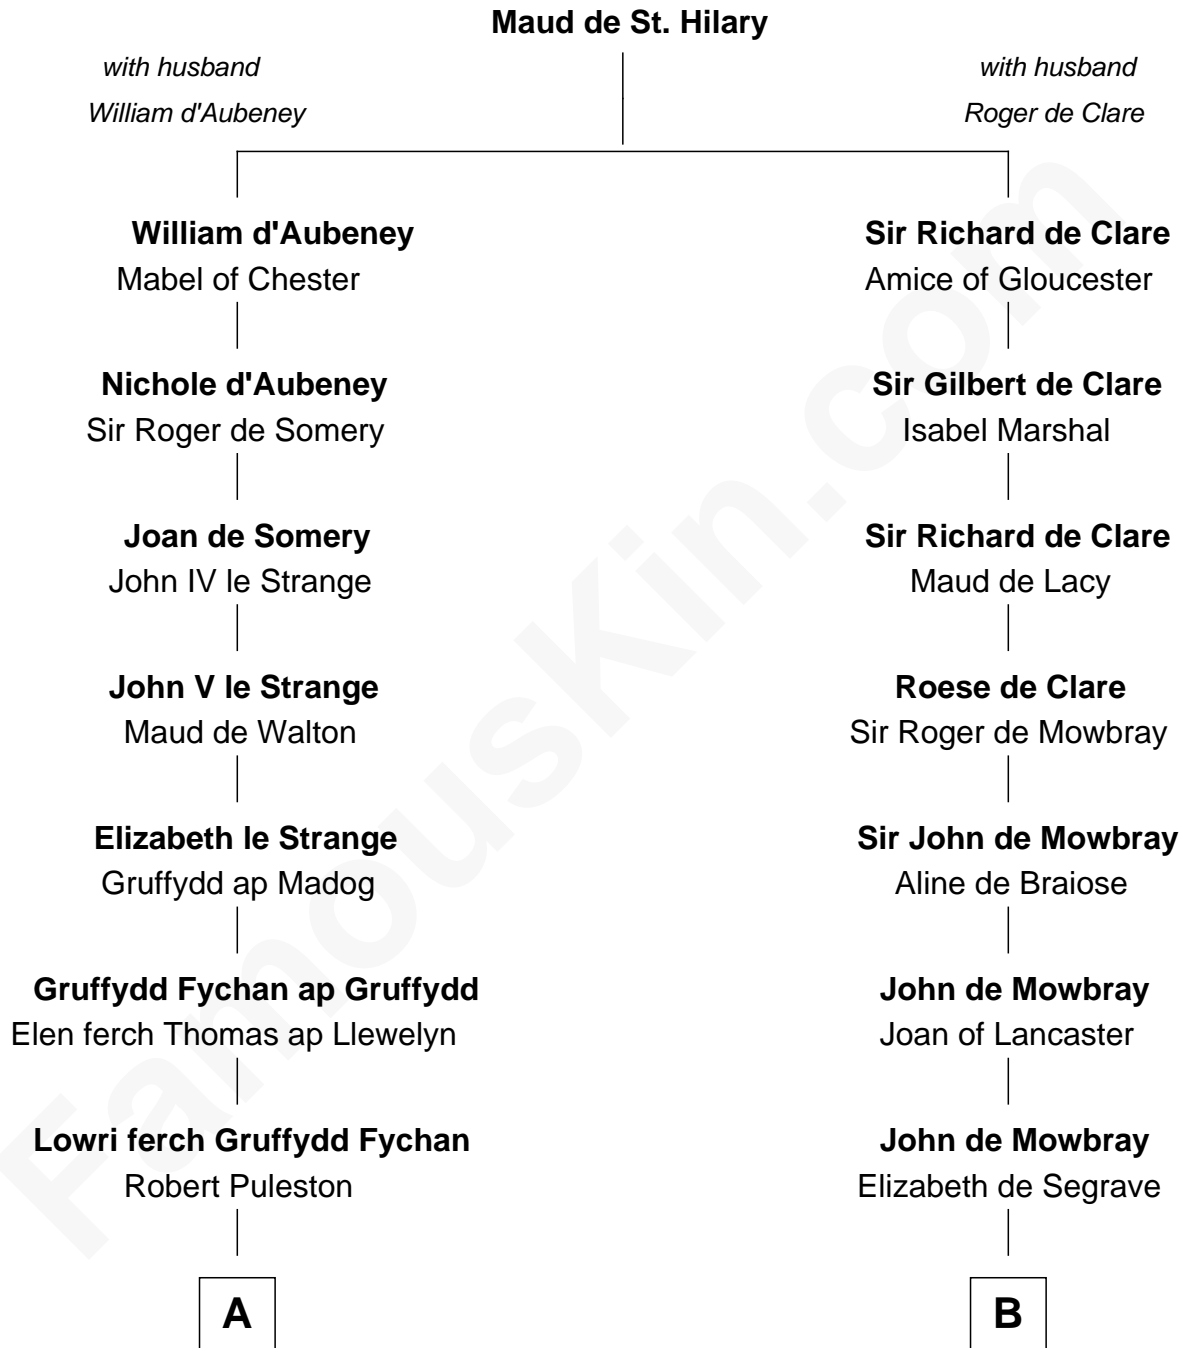

FamousKin.com

Relationship Chart of

General William Whipple

Signer of the Declaration of Independence

17th cousin 4 times removed of

John Marshall

4th Chief Justice of the U.S. Supreme Court

C

Col. William Randolph

Mary Isham

Thomas Randolph

----- Fleming

Mary Isham Randolph

Rev. James Keith

Mary Randolph Keith

Col. Thomas Marshall

John Marshall

U.S. Supreme Court Chief Justice