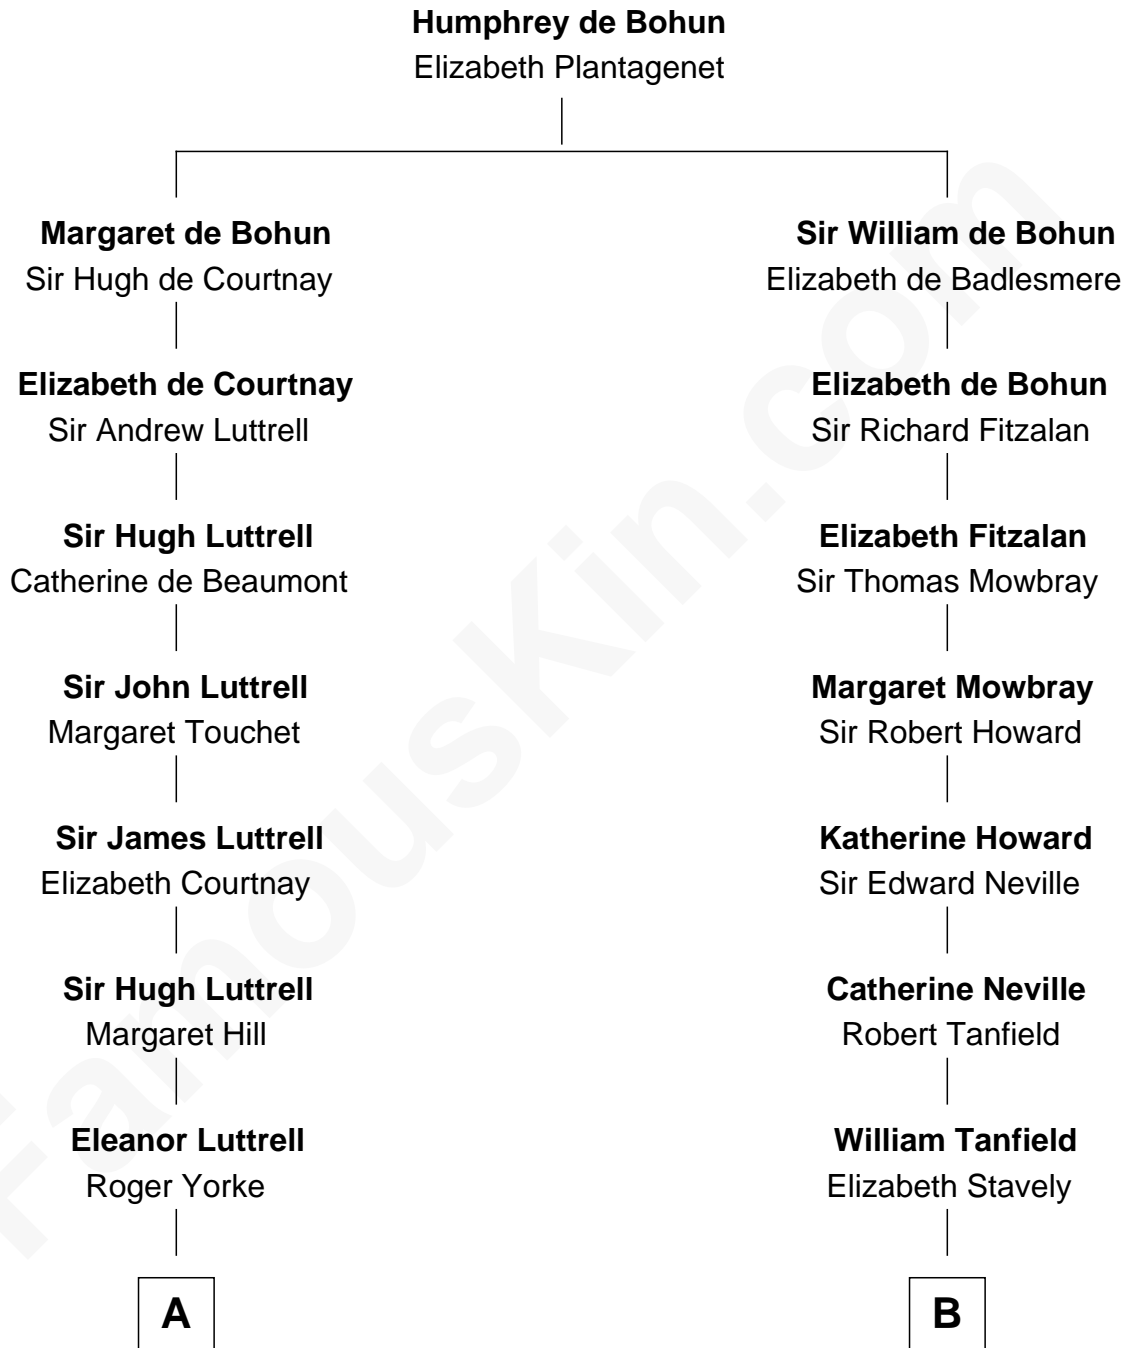

FamousKin.com

Relationship Chart of

General William Whipple

Signer of the Declaration of Independence

14th cousin 2 times removed of

John Marshall

4th Chief Justice of the U.S. Supreme Court

A

Elizabeth Yorke
Edmund Percival

Christian Percival
Richard Lowle

Percival Lowell
Rebecca - - - - -

Joanna Lowell
John Oliver

Mary Oliver
Col. Samuel Appleton

Joanna Appleton
Matthew Whipple

William Whipple
Mary Cutts