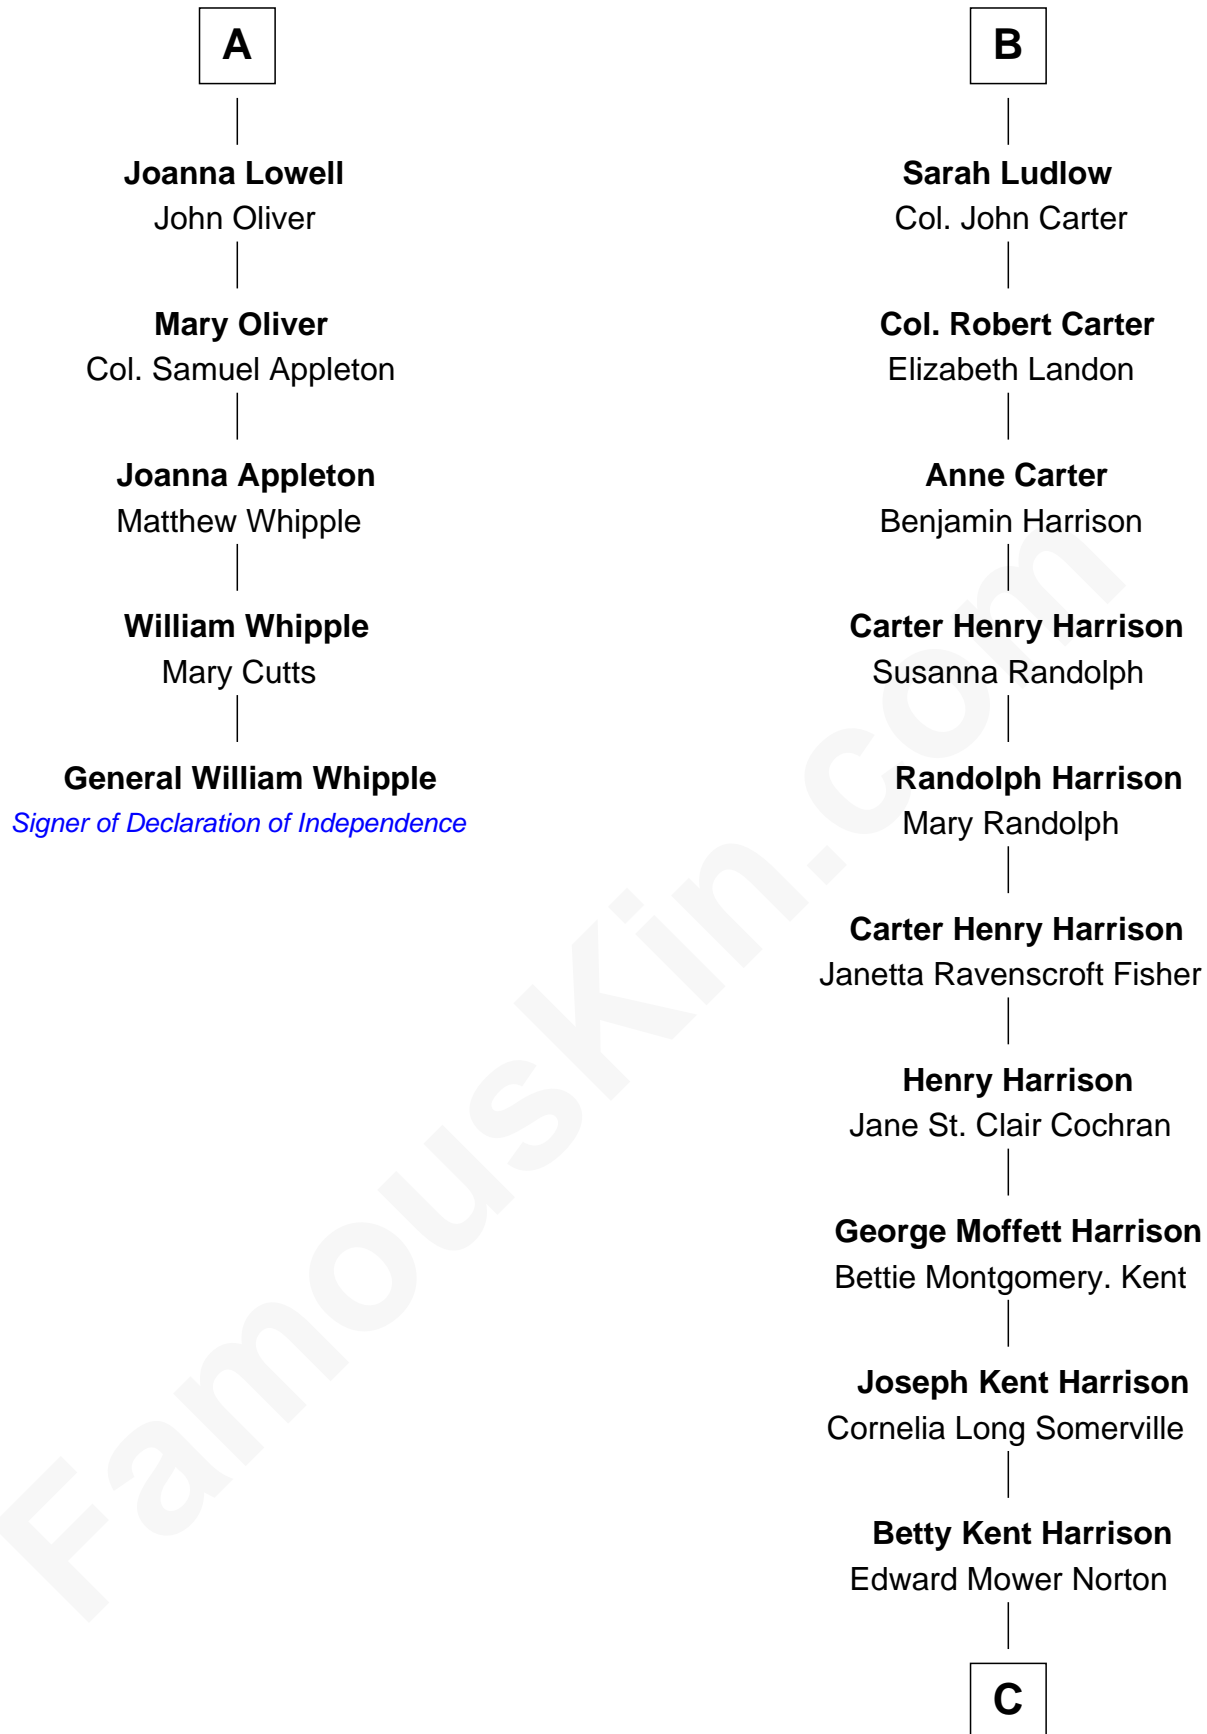

FamousKin.com

Relationship Chart of

General William Whipple

Signer of the Declaration of Independence

11th cousin 7 times removed of

Edward Norton

Movie Actor

C

Edward Mower Norton

Lydia Robinson Rouse

Edward Norton

Movie Actor

FamousKin.com