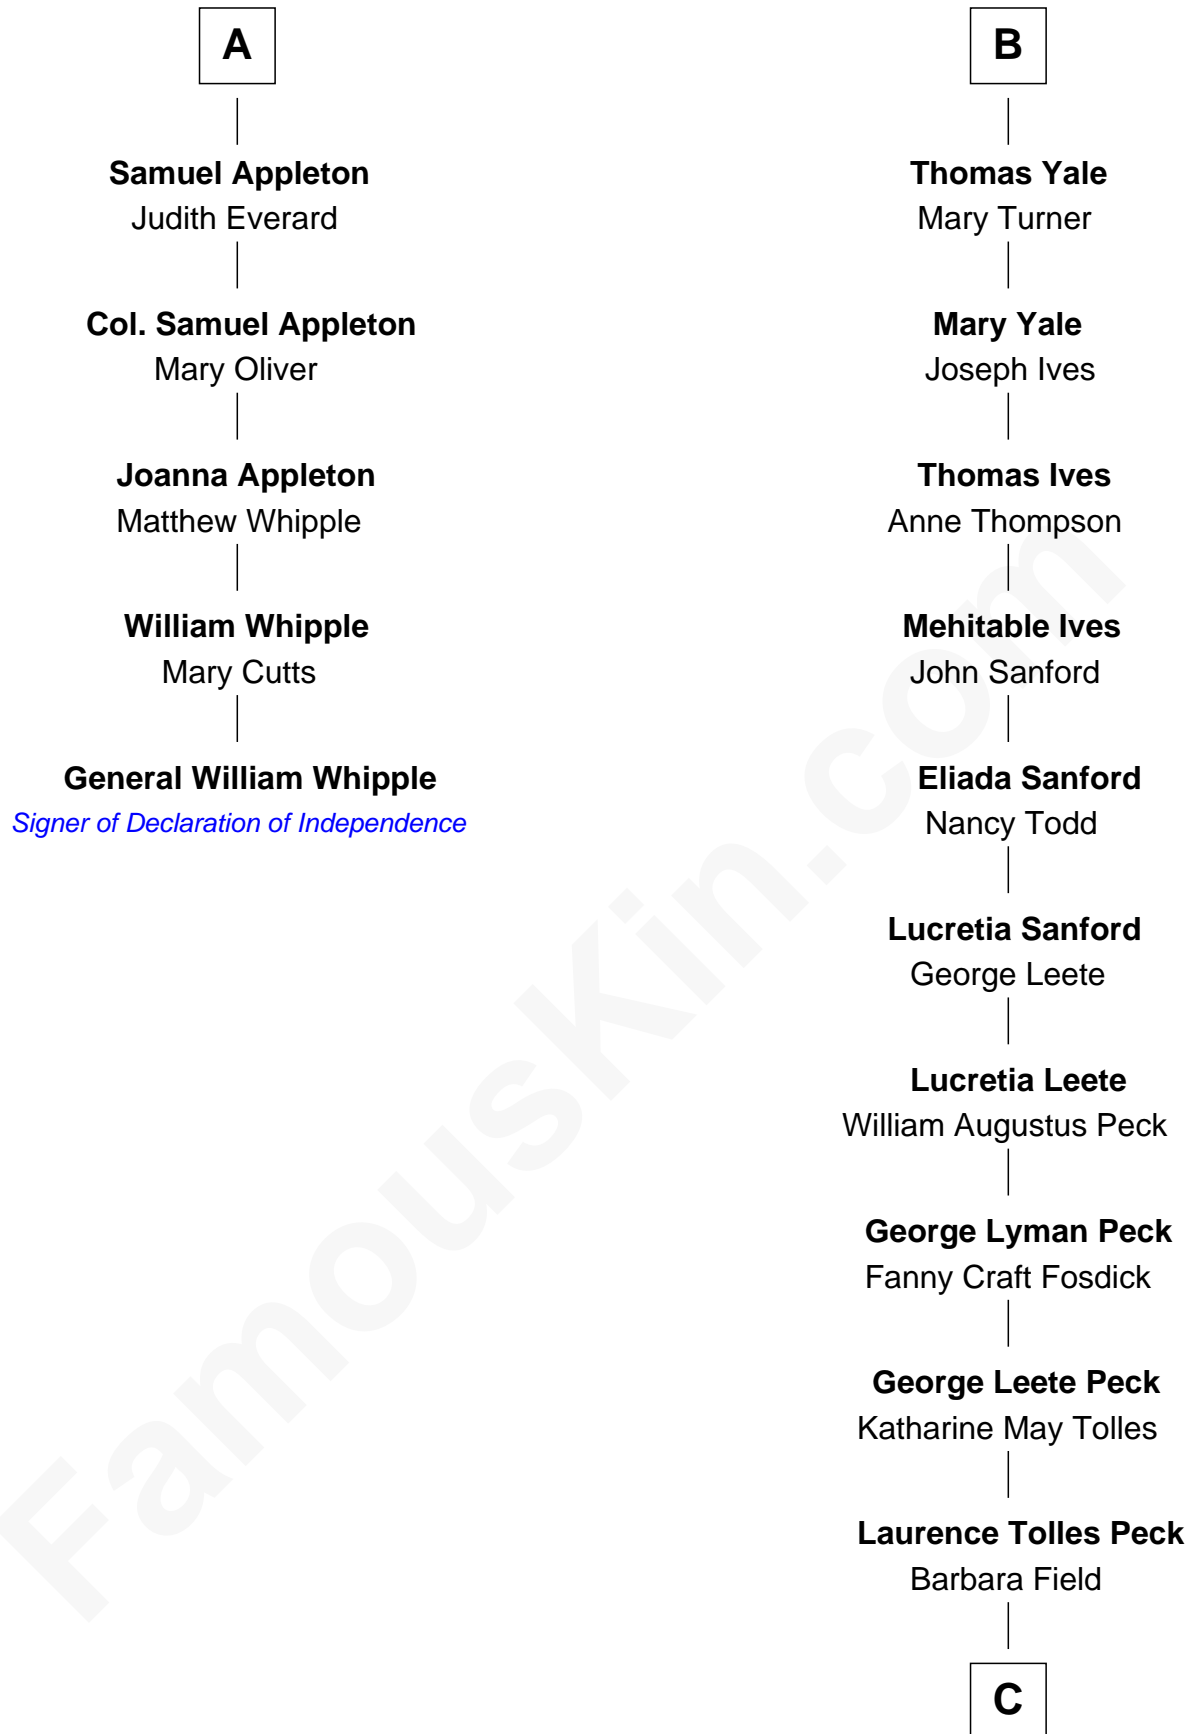

FamousKin.com

Relationship Chart of General William Whipple

Signer of the Declaration of Independence

11th cousin 7 times removed of

Mizuo Peck

TV and Movie Actress

Gruffydd Fychan ap Gruffydd

Elen ferch Thomas ap Llewelyn

Maud ferch Ienaf ap Adda

Lowri ferch Twdr

Gruffyd ap Einion

Elisau ap Gruffydd

Margaret ferch Jenkyn

David Lloyd

Gwenhwyfar Lloyd

John Wynn

Agnes Lloyd

Rev. David Yale

Frances Lloyd

Thomas Yale

Ann Lloyd

B

C

George Leete Peck