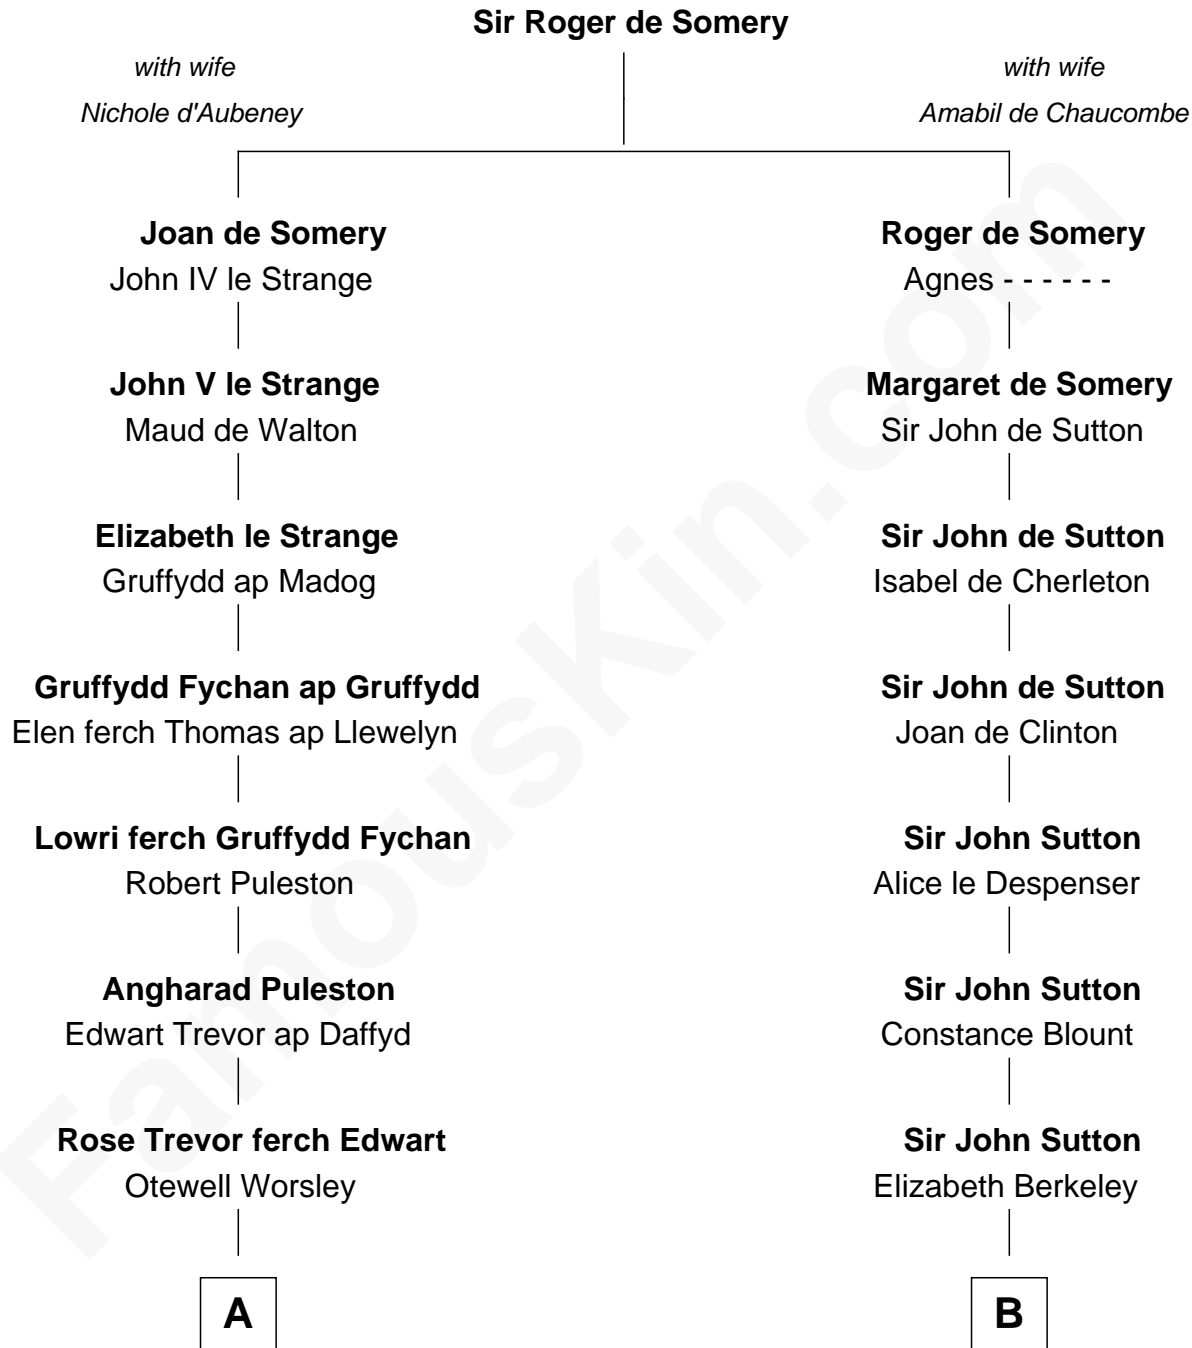

FamousKin.com

Relationship Chart of

General William Whipple

Signer of the Declaration of Independence

15th cousin 4 times removed of

Oliver Wendell Holmes, Sr.

American "Fireside" Poet

C