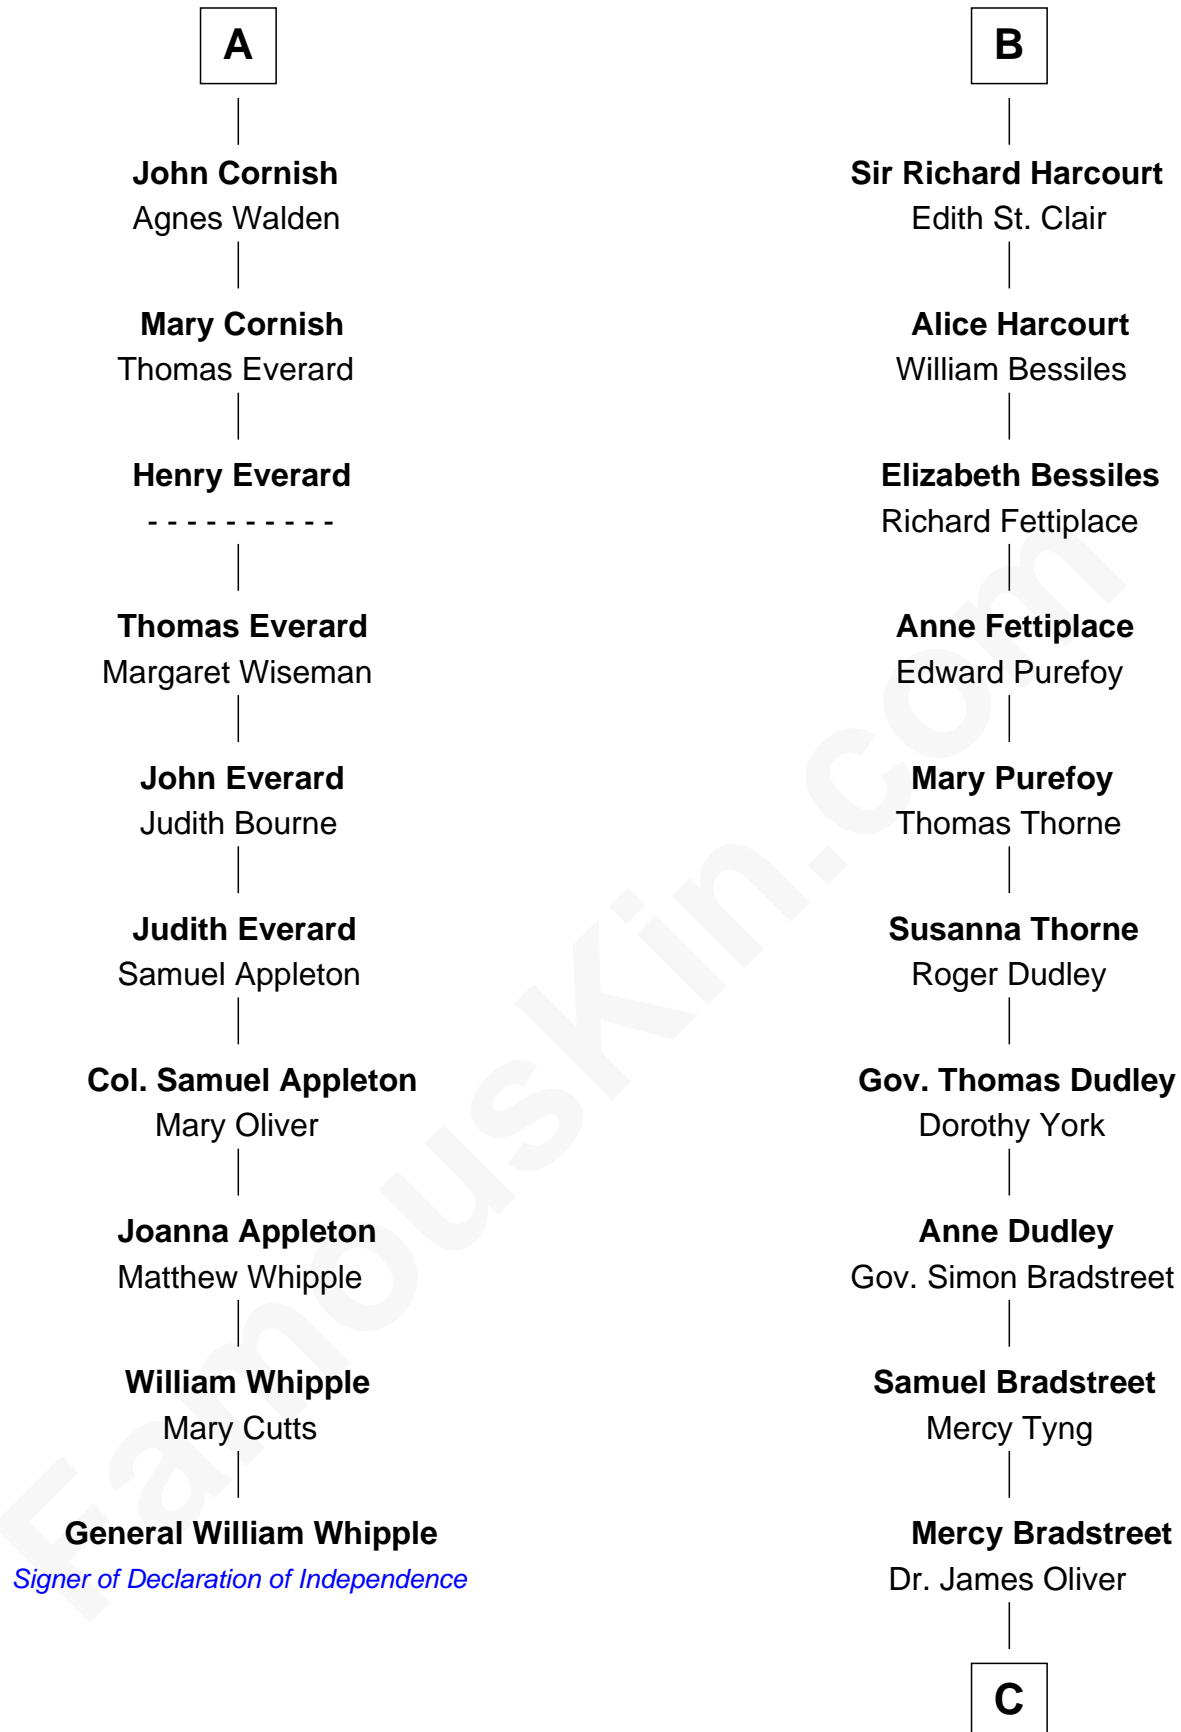

FamousKin.com

Relationship Chart of

General William Whipple

Signer of the Declaration of Independence

16th cousin 4 times removed of

Oliver Wendell Holmes, Sr.

American "Fireside" Poet

C

—
Sarah Oliver
Jacob Wendell

—
Oliver Wendell
Mary Jackson

—
Sarah Wendell
Rev. Abiel Holmes

—
Oliver Wendell Holmes, Sr.
American "Fireside" Poet