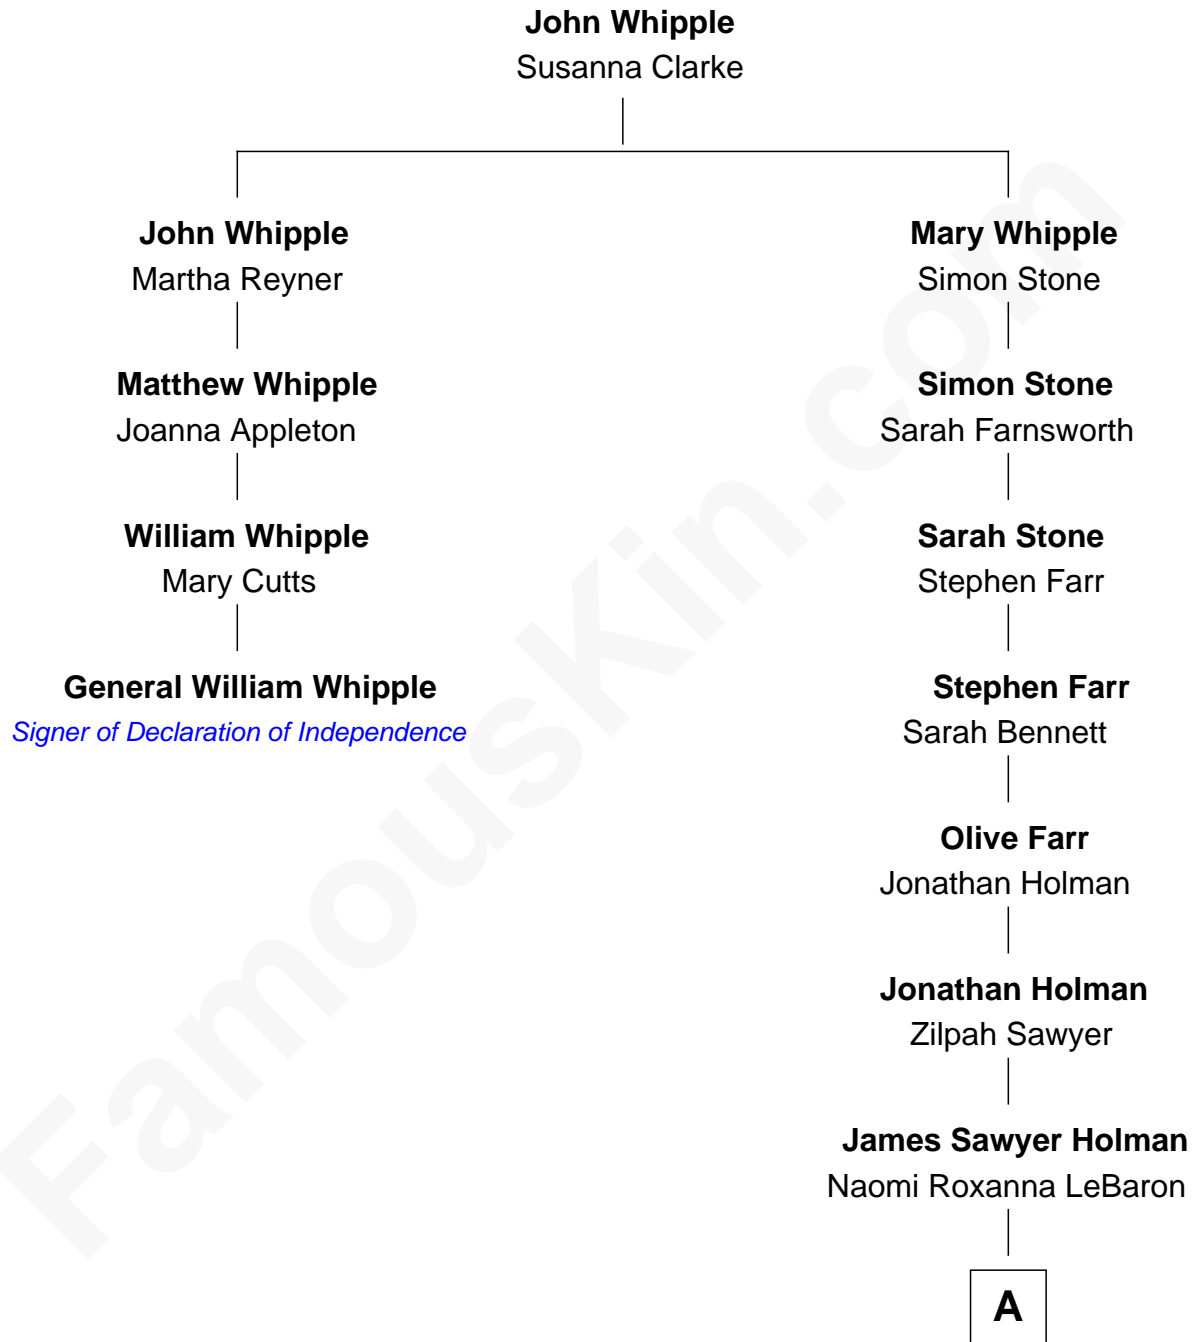

FamousKin.com

Relationship Chart of General William Whipple

Signer of the Declaration of Independence

3rd cousin 9 times removed of

Elizabeth Smart

Founder of Elizabeth Smart Foundation

A

Harriet Naomi Holman
Benjamin Franklin Johnson

Seth Jedidiah Johnson
Polly Elizabeth Richmond

Genevieve Johnson
Archibald Newel Pettit

Genevieve Pettit
Myron LeGrande Francom

Lois Ann Francom
Edward Sharp Smart

Elizabeth Smart
Child Safety Activist