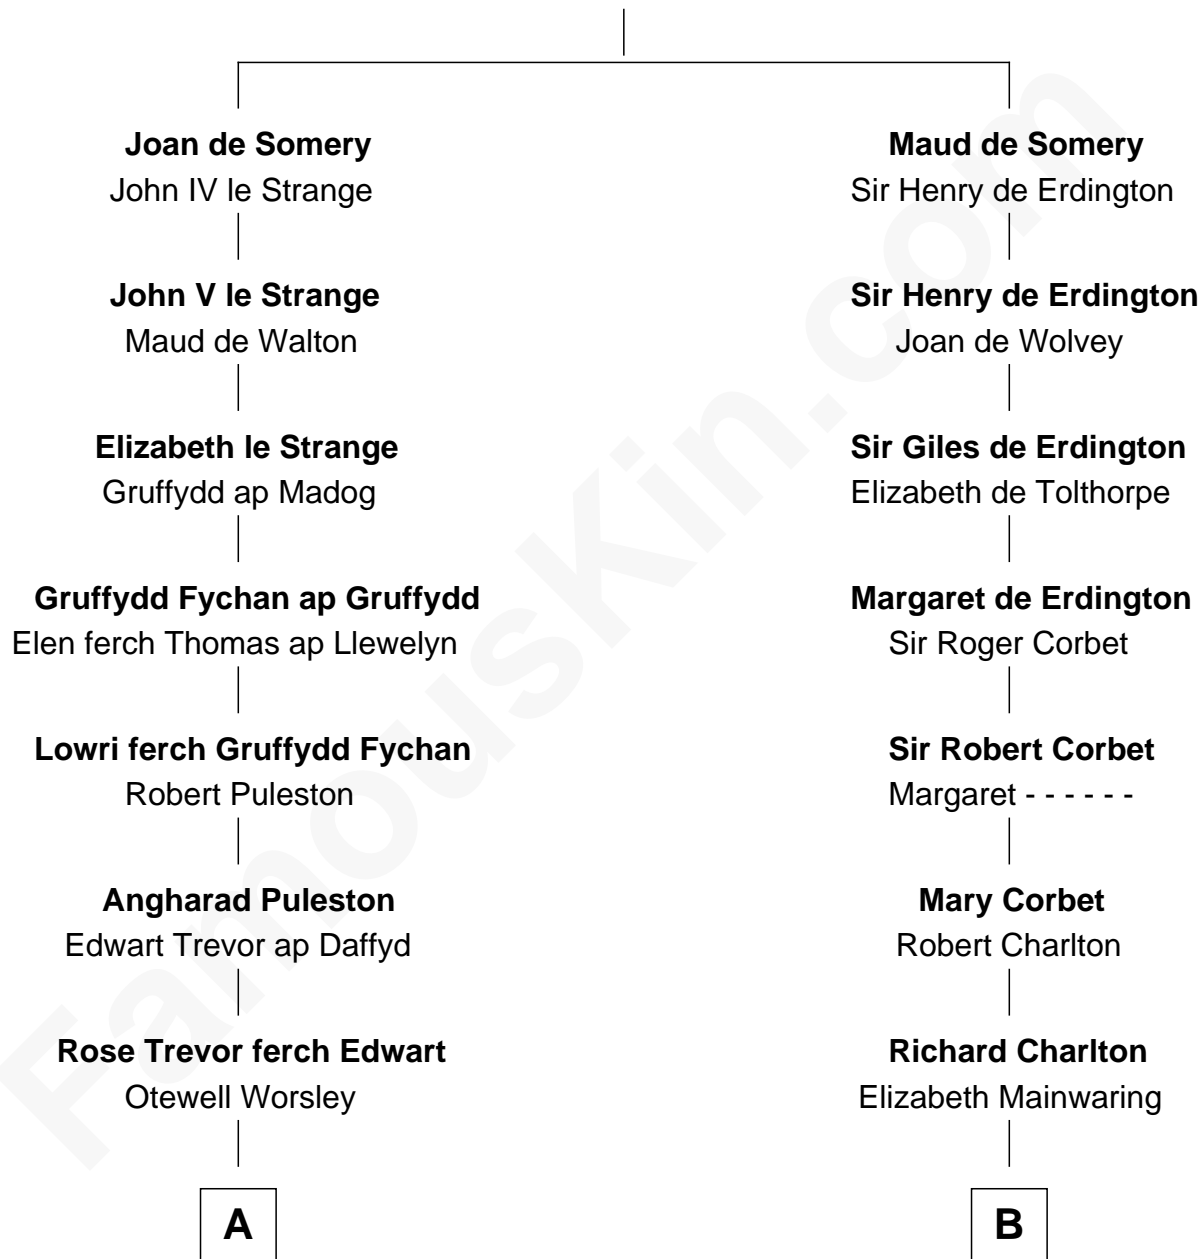

FamousKin.com

Relationship Chart of

General William Whipple

Signer of the Declaration of Independence

15th cousin 1 time removed of

Richard Henry Lee

Signer of the Declaration of Independence

Sir Roger de Somery

Nichole d'Aubenev

A

Margaret Worsley
Adrian Whetehill

Sir Richard Whetehill
Elizabeth Muston

Margery Whetehill
Edward Isaac

Mary Isaac
Thomas Appleton

Samuel Appleton
Judith Everard

Col. Samuel Appleton
Mary Oliver

Joanna Appleton
Matthew Whipple

William Whipple
Mary Cutts

General William Whipple

Signer of Declaration of Independence

B

William Charlton
Alicia Horde

Cecily Charlton
Richard Morton

Margery Morton
Roger Fowke