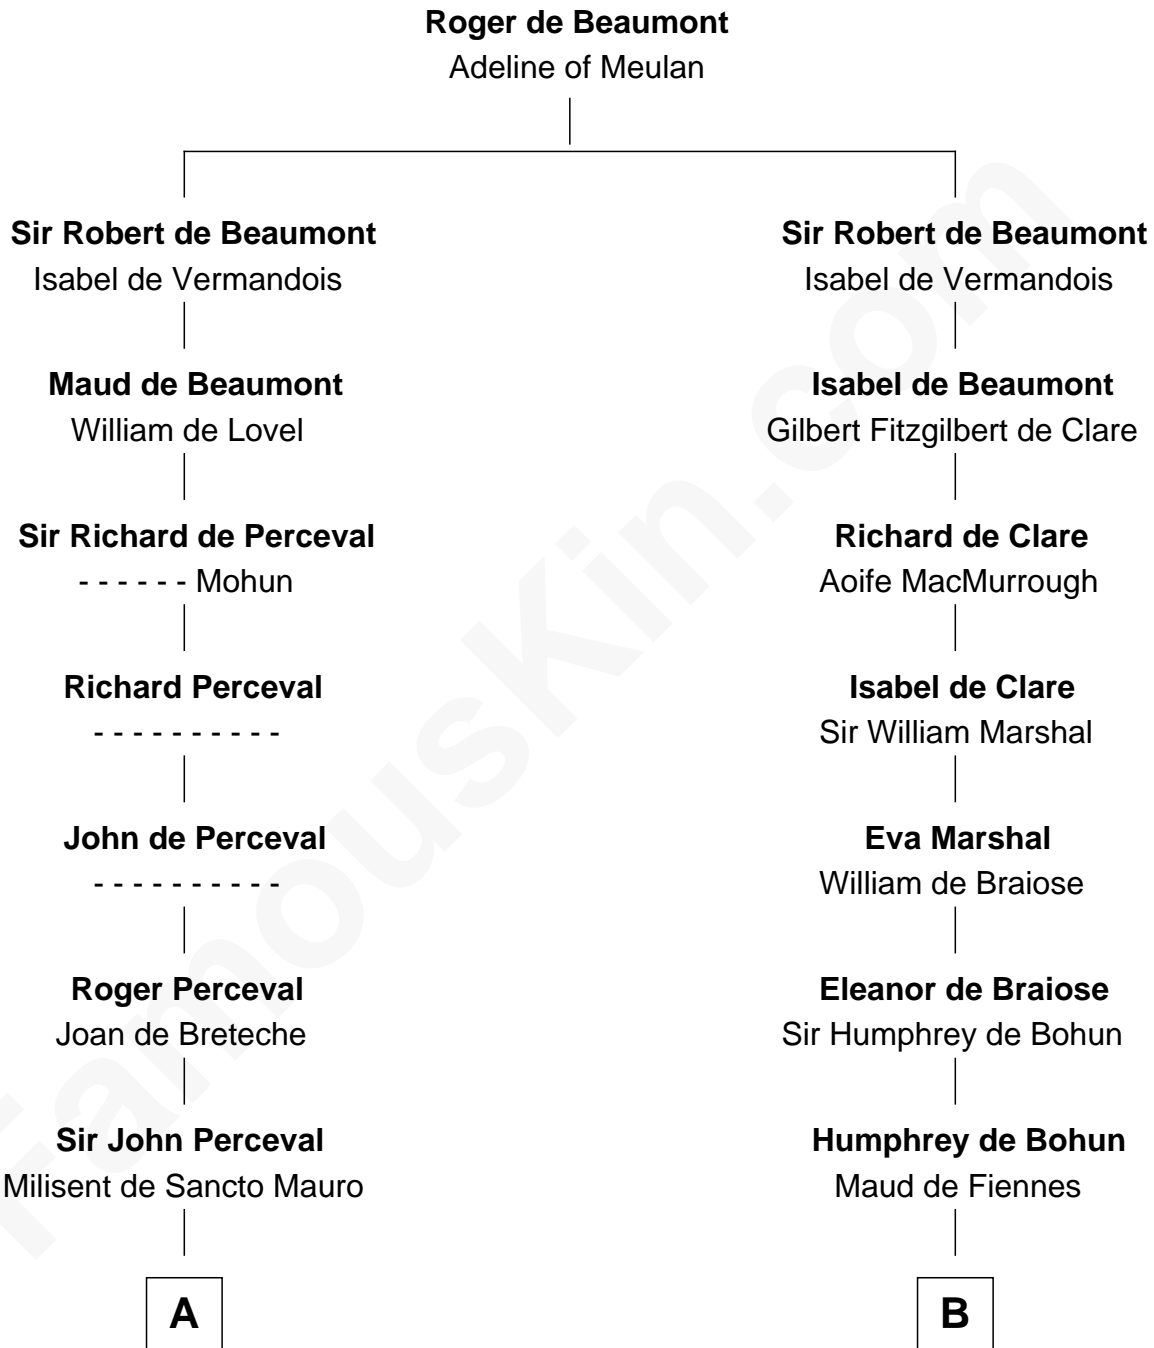

FamousKin.com

Relationship Chart of General William Whipple

Signer of the Declaration of Independence

20th cousin 1 time removed of

Richard Henry Lee

Signer of the Declaration of Independence

C

Mary Oliver
Col. Samuel Appleton

Joanna Appleton
Matthew Whipple

William Whipple
Mary Cutts

General William Whipple
Signer of Declaration of Independence

D

Richard Eltonhead
Anne Sutton

Alice Eltonhead
Henry Corbin

Laetitia Corbin
Richard Lee