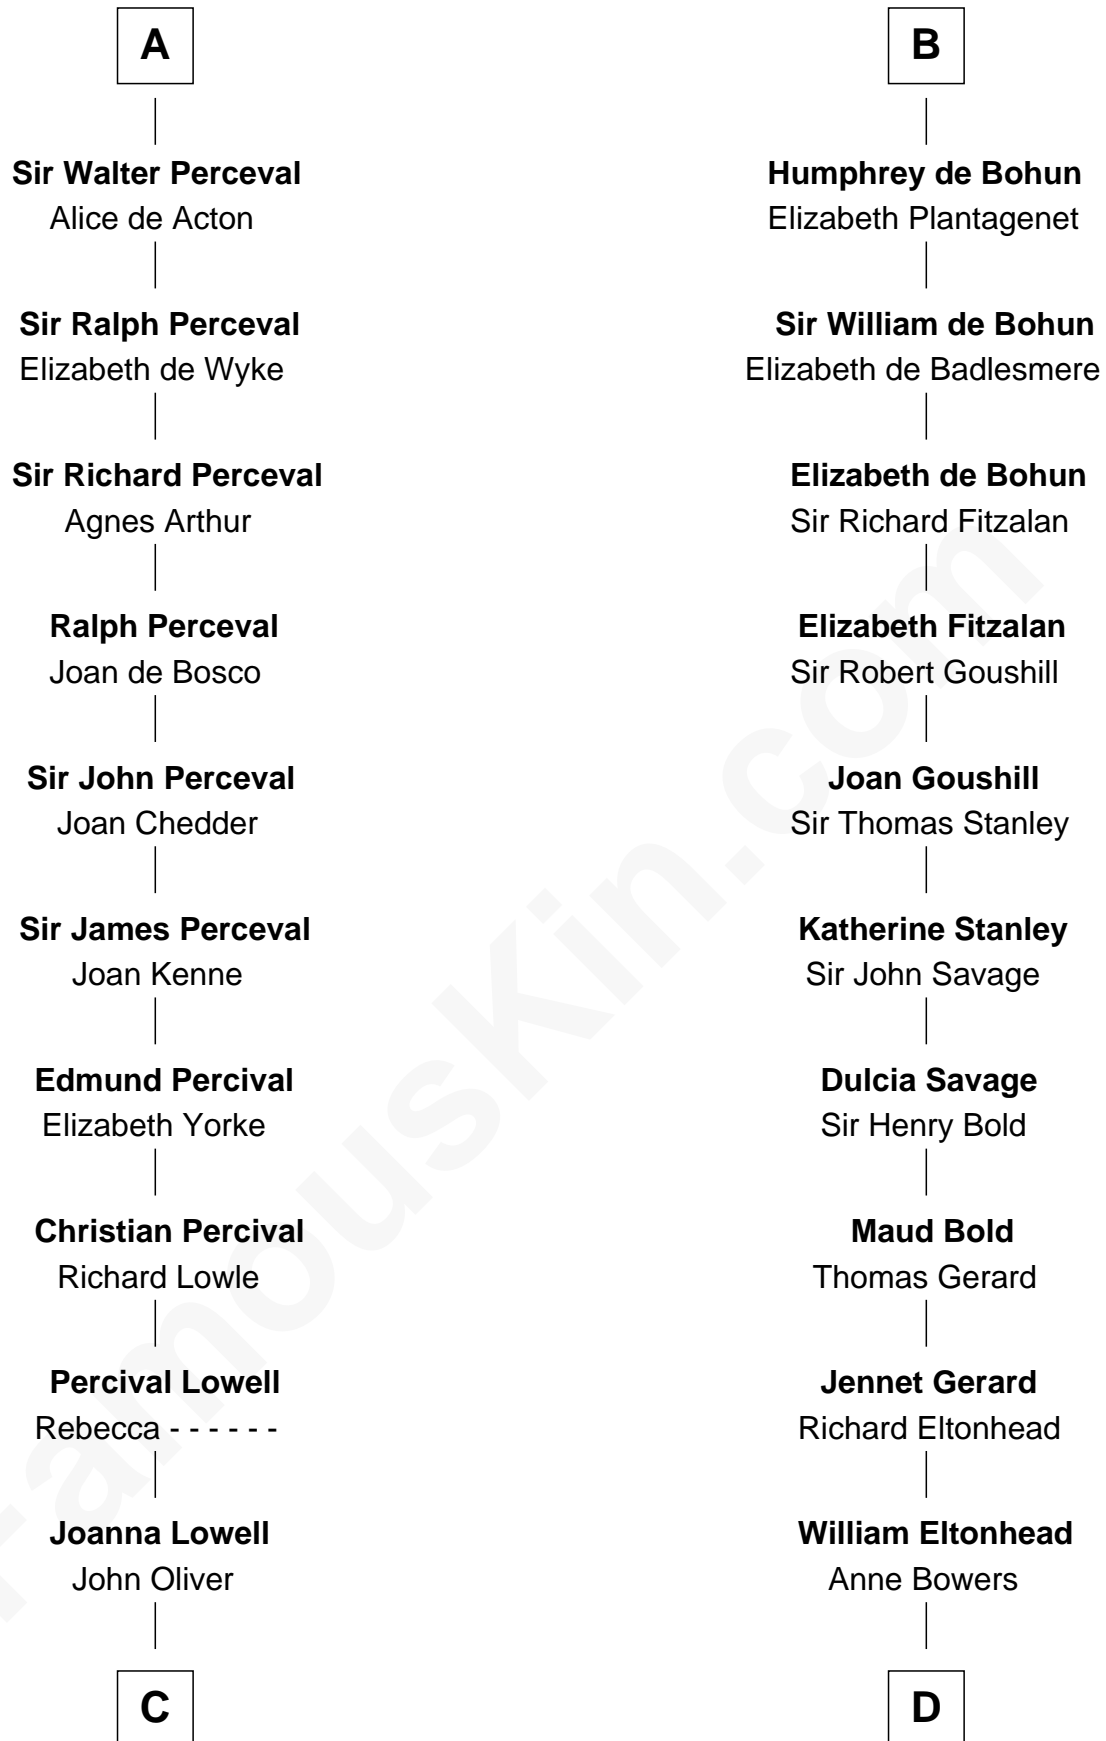

FamousKin.com

Relationship Chart of General William Whipple

Signer of the Declaration of Independence

20th cousin 1 time removed of

Richard Henry Lee

Signer of the Declaration of Independence

C

Mary Oliver
Col. Samuel Appleton

Joanna Appleton
Matthew Whipple

William Whipple
Mary Cutts

General William Whipple
Signer of Declaration of Independence

D

Richard Eltonhead
Anne Sutton

Alice Eltonhead
Henry Corbin

Laetitia Corbin
Richard Lee