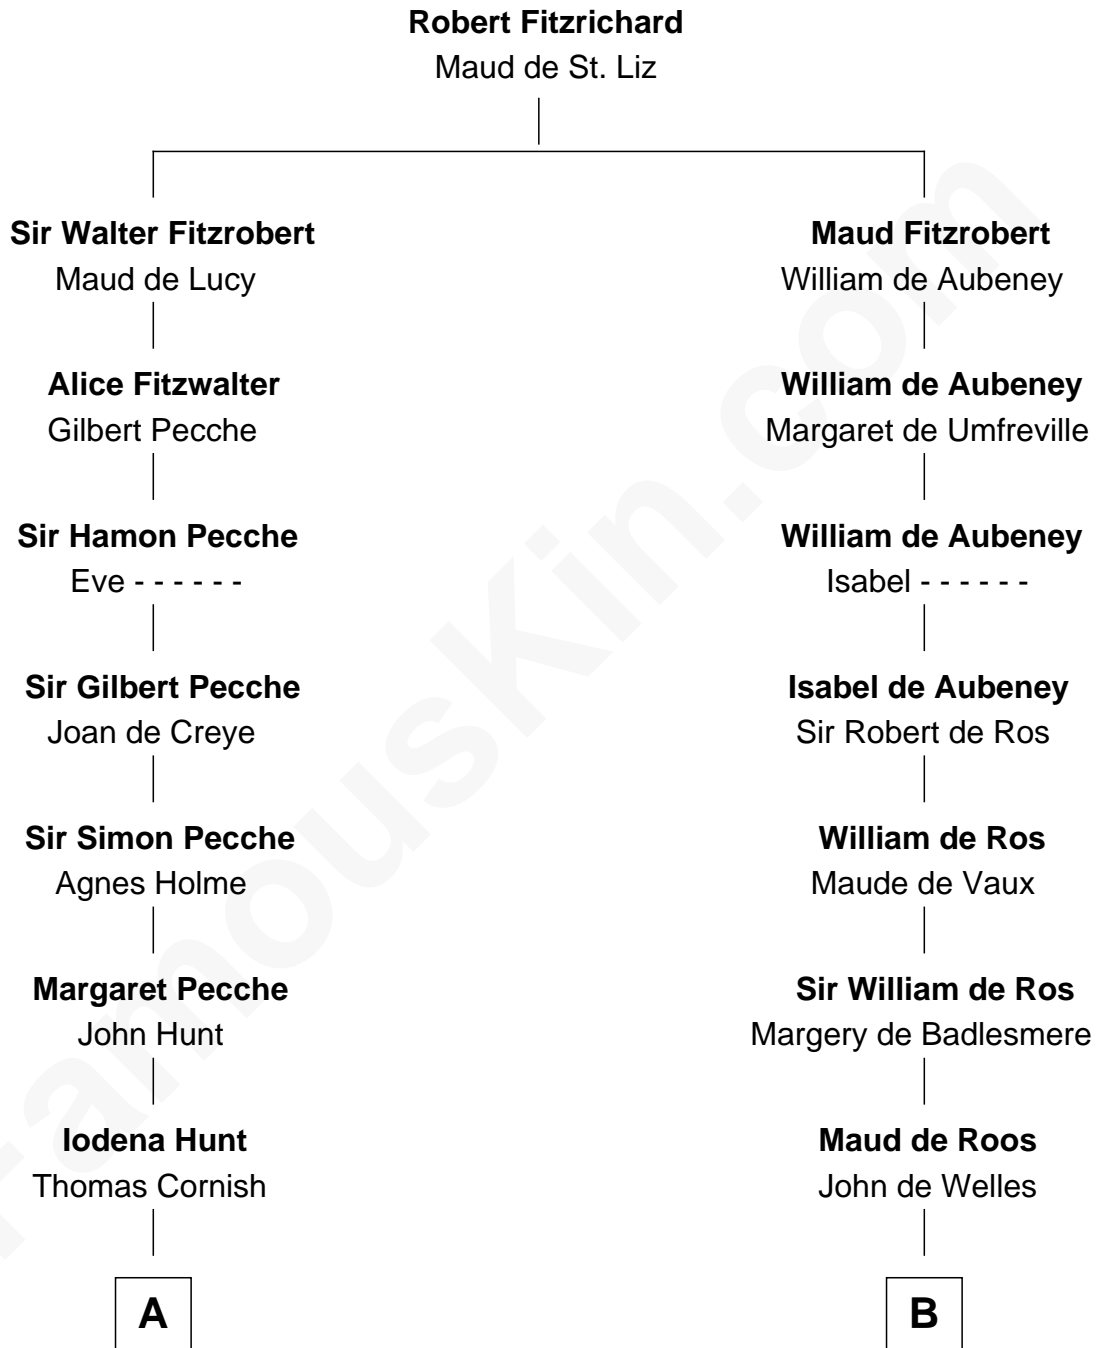

FamousKin.com

Relationship Chart of

General William Whipple

Signer of the Declaration of Independence

17th cousin 2 times removed of

Richard Henry Lee

Signer of the Declaration of Independence

C

Hannah Harrison

Philip Ludwell

Hannah Ludwell

Gov. Thomas Lee

Richard Henry Lee

Signer of Declaration of Independence

FamousKin.com