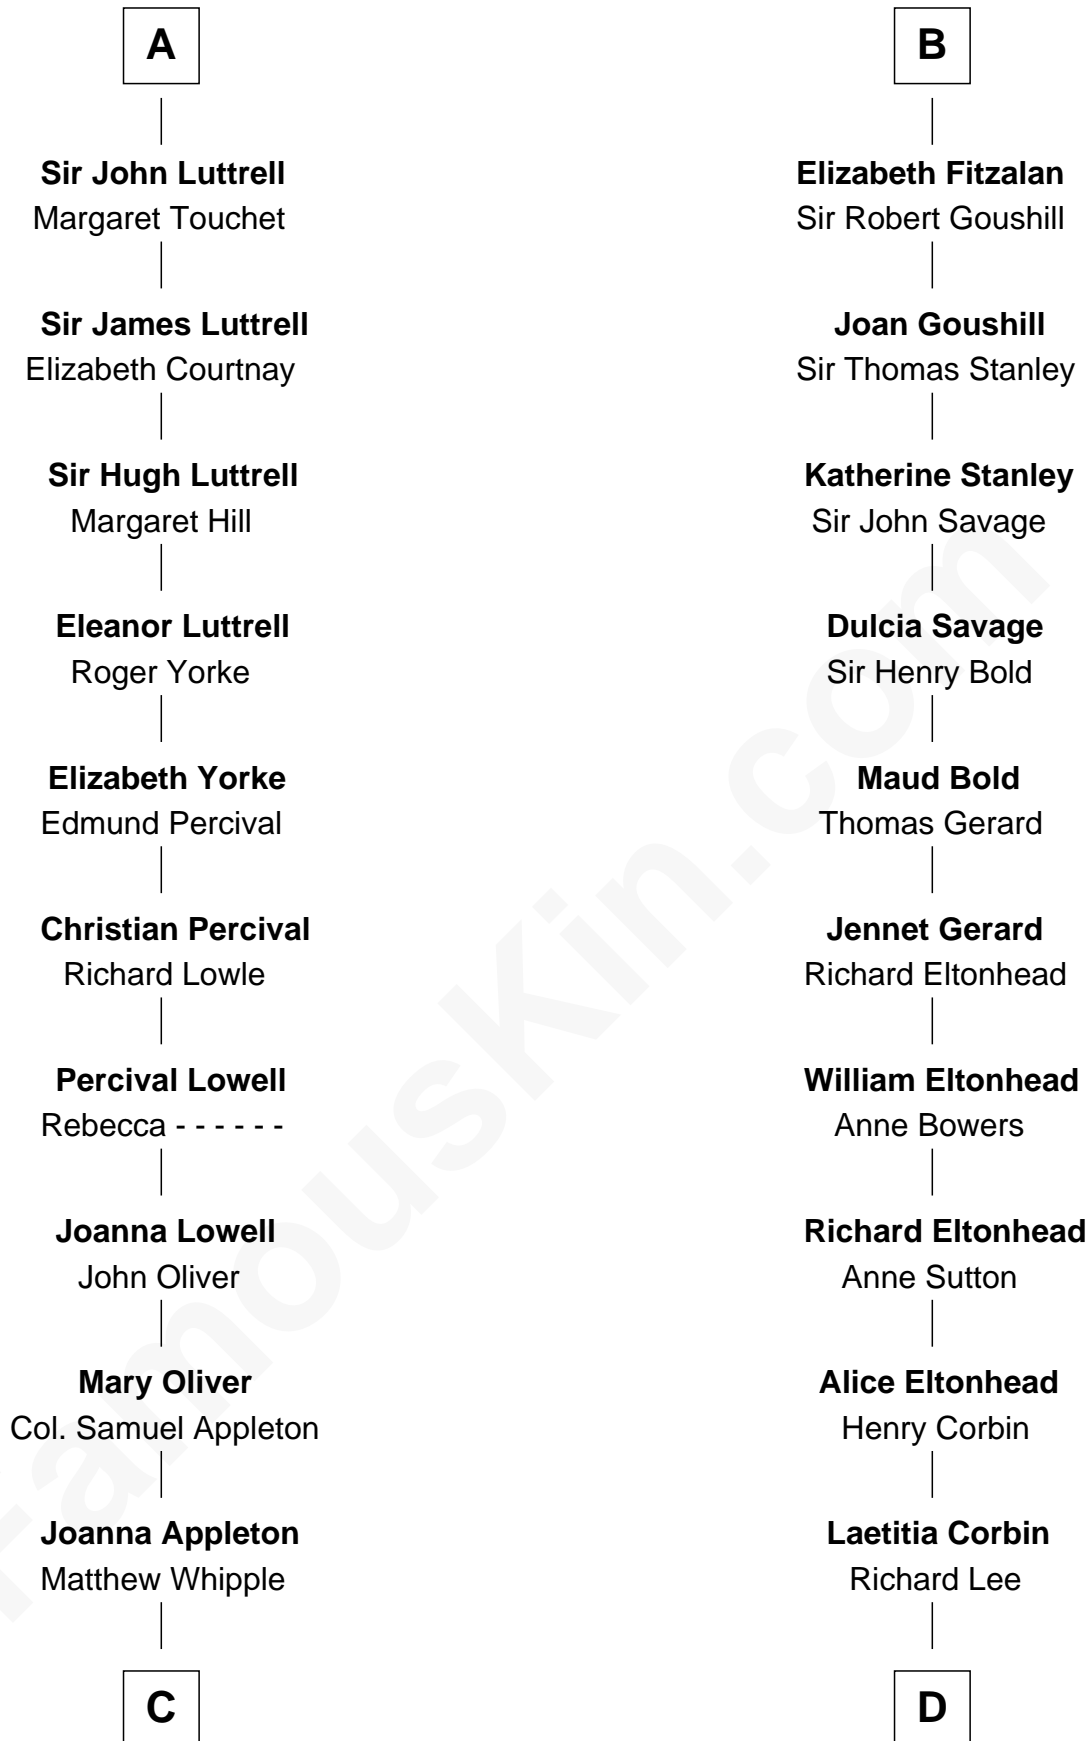

## Relationship Chart of General William Whipple

*Signer of the Declaration of Independence*

18th cousin of

**Richard Henry Lee**

*Signer of the Declaration of Independence*

**C**

**William Whipple**

Mary Cutts

**General William Whipple**

*Signer of Declaration of Independence*

**D**

**Gov. Thomas Lee**

Hannah Ludwell

**Richard Henry Lee**

*Signer of Declaration of Independence*

FamousKin.com